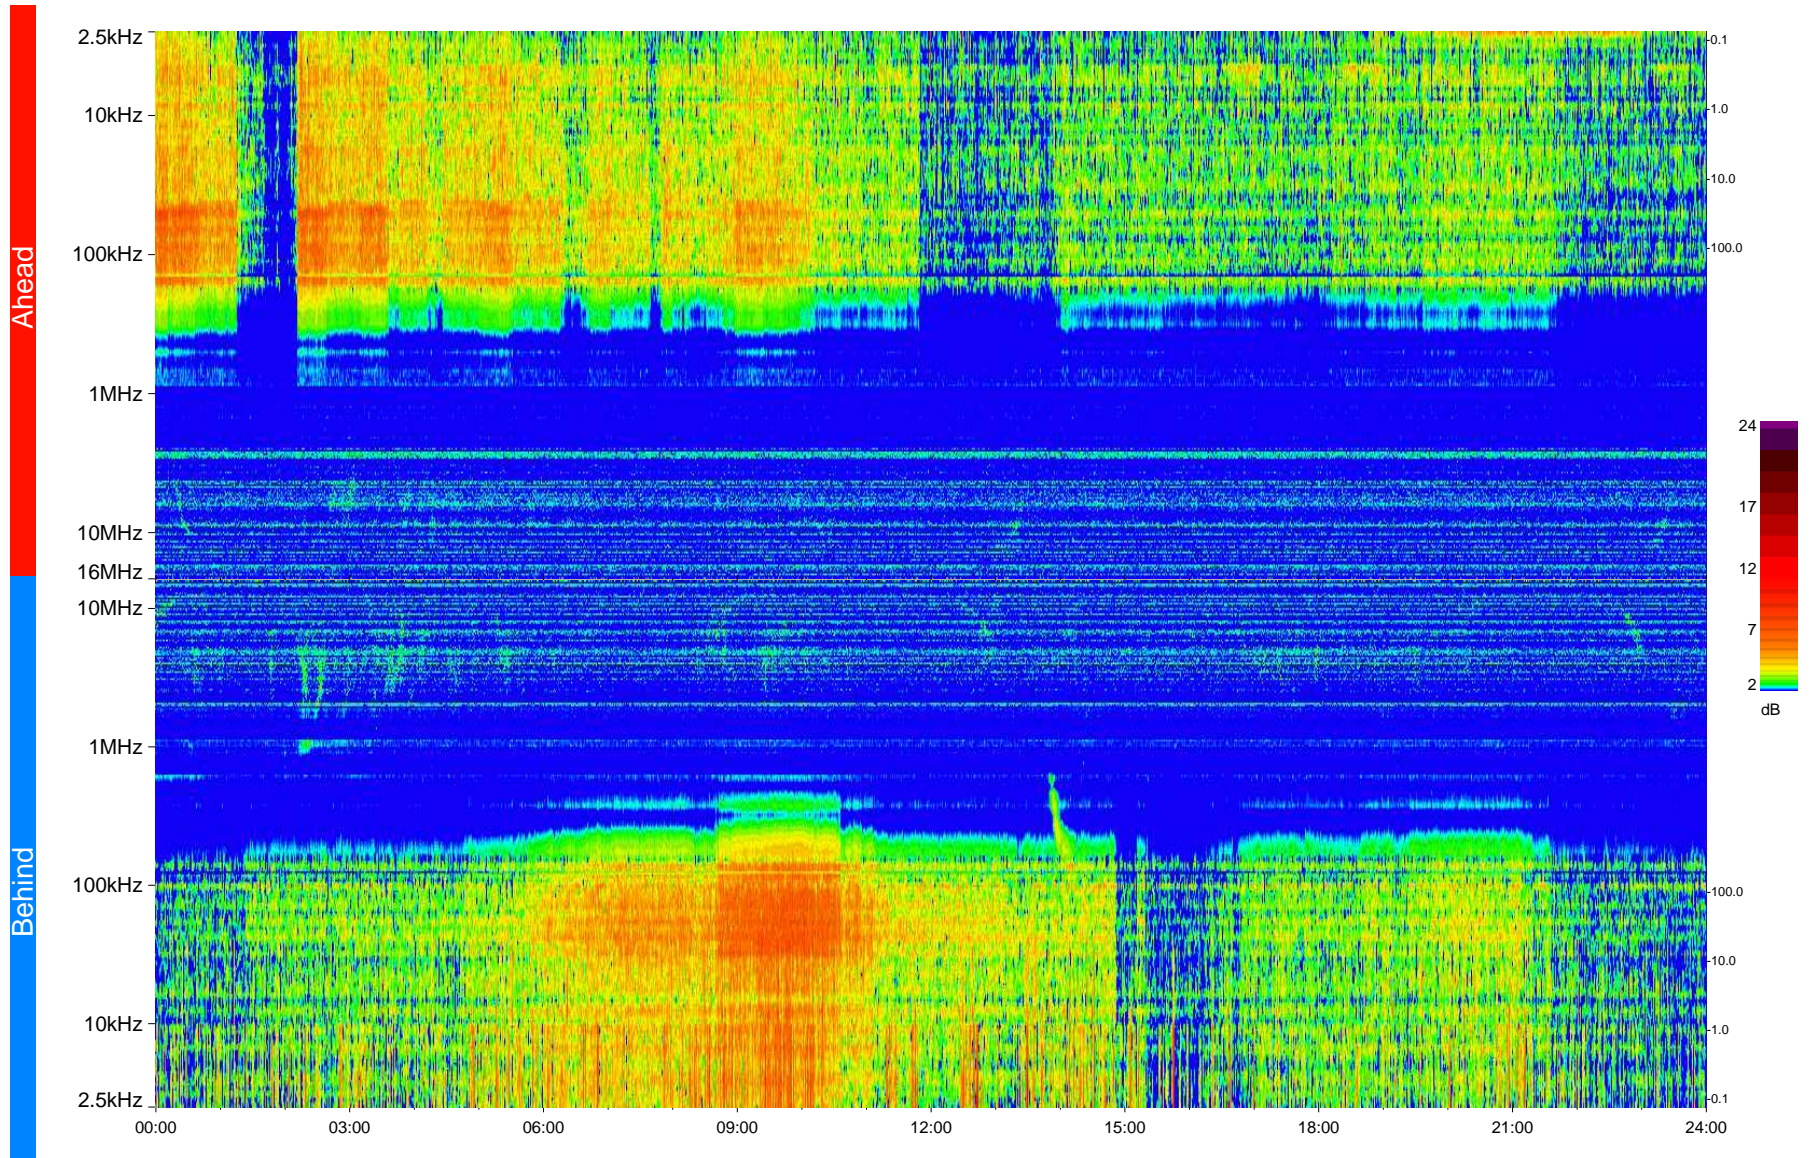

# STEREO/WAVES Daily Summary - 11-Dec-2009 (DOY 345)

Ahead source file = swaves\_ahead\_2009\_345\_1\_04.fin  
Ahead PSE Angle = xxx.x

Behind PSE Angle = xxx.x  
Behind source file = swaves\_behind\_2009\_345\_1\_04.fin

Time (UTC)