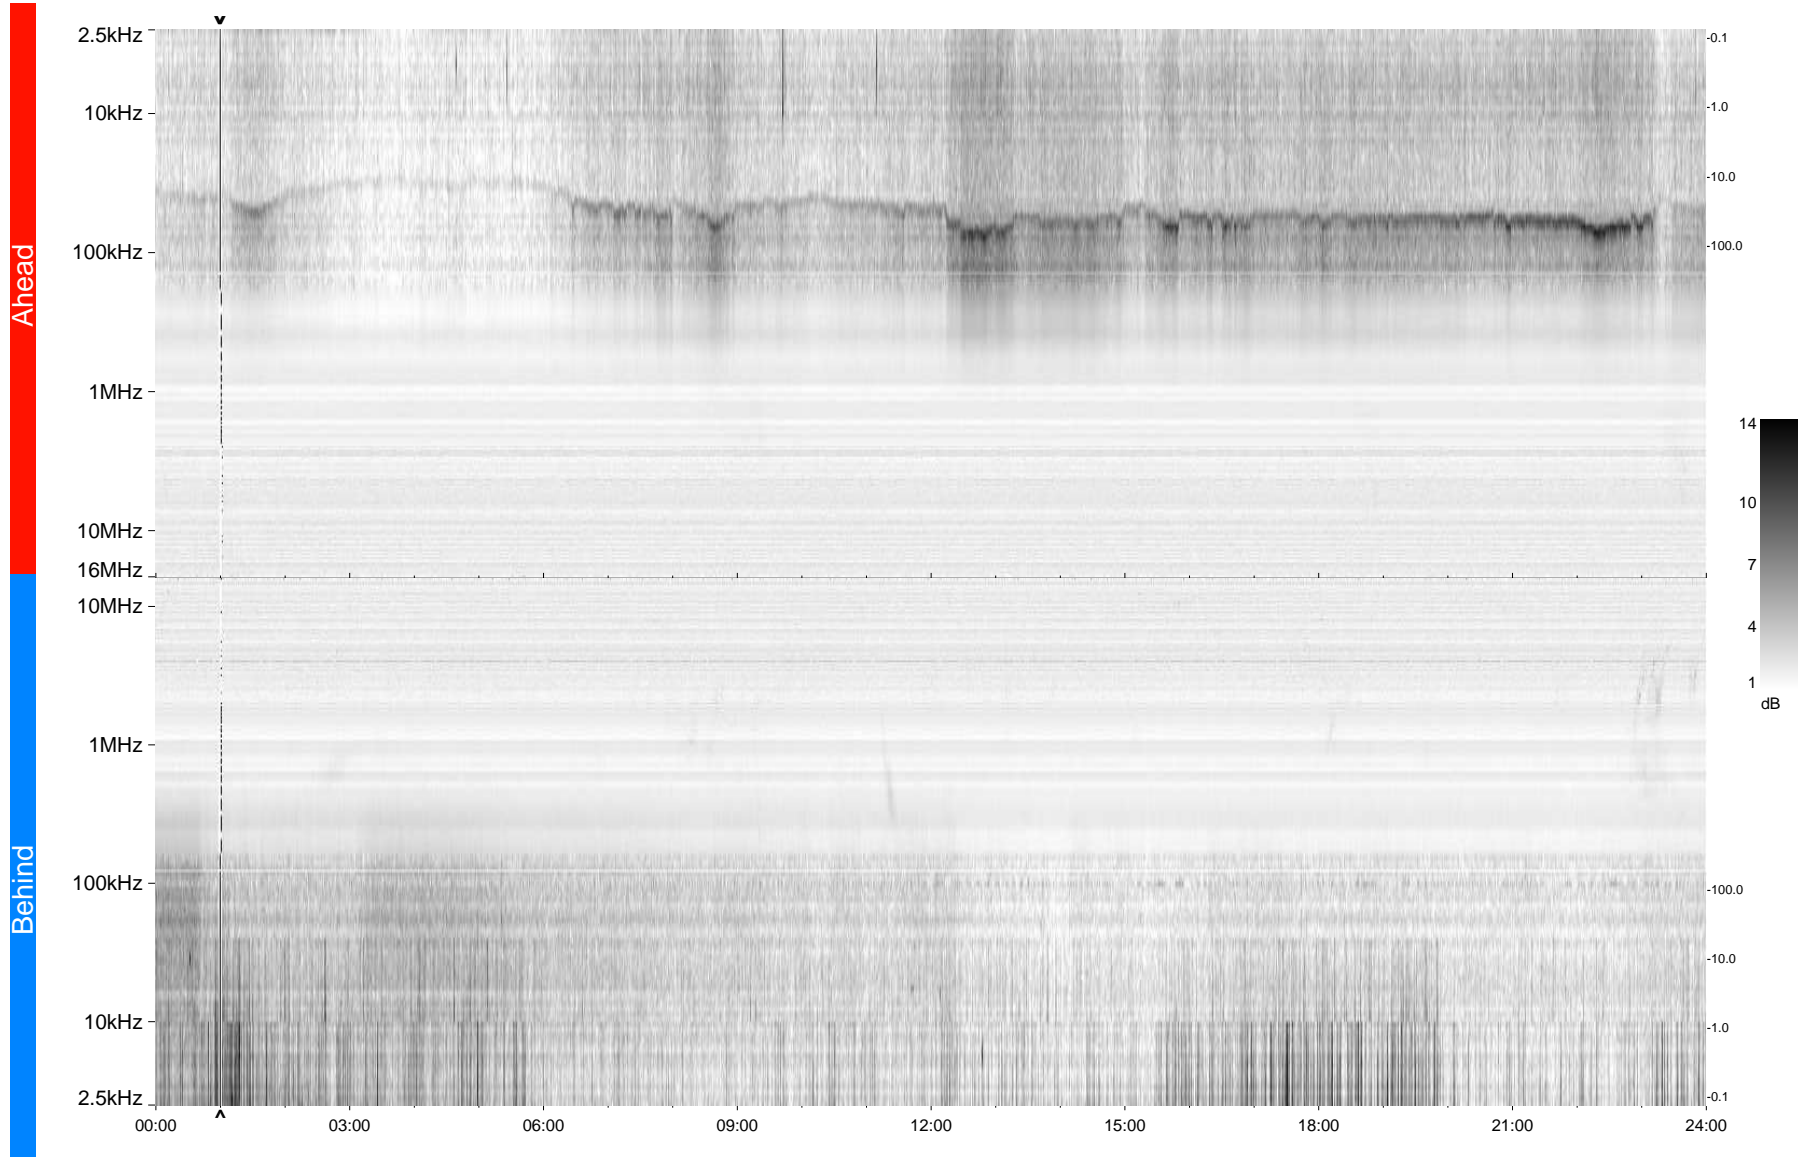

STEREO/WAVES Daily Summary - 10-Dec-2009 (DOY 344)

Ahead source file = swaves_ahead_2009_344_1_04.fin
Ahead PSE Angle = xxx.x

Behind PSE Angle = xxx.x
Behind source file = swaves_behind_2009_344_1_04.fin

Time (UTC)