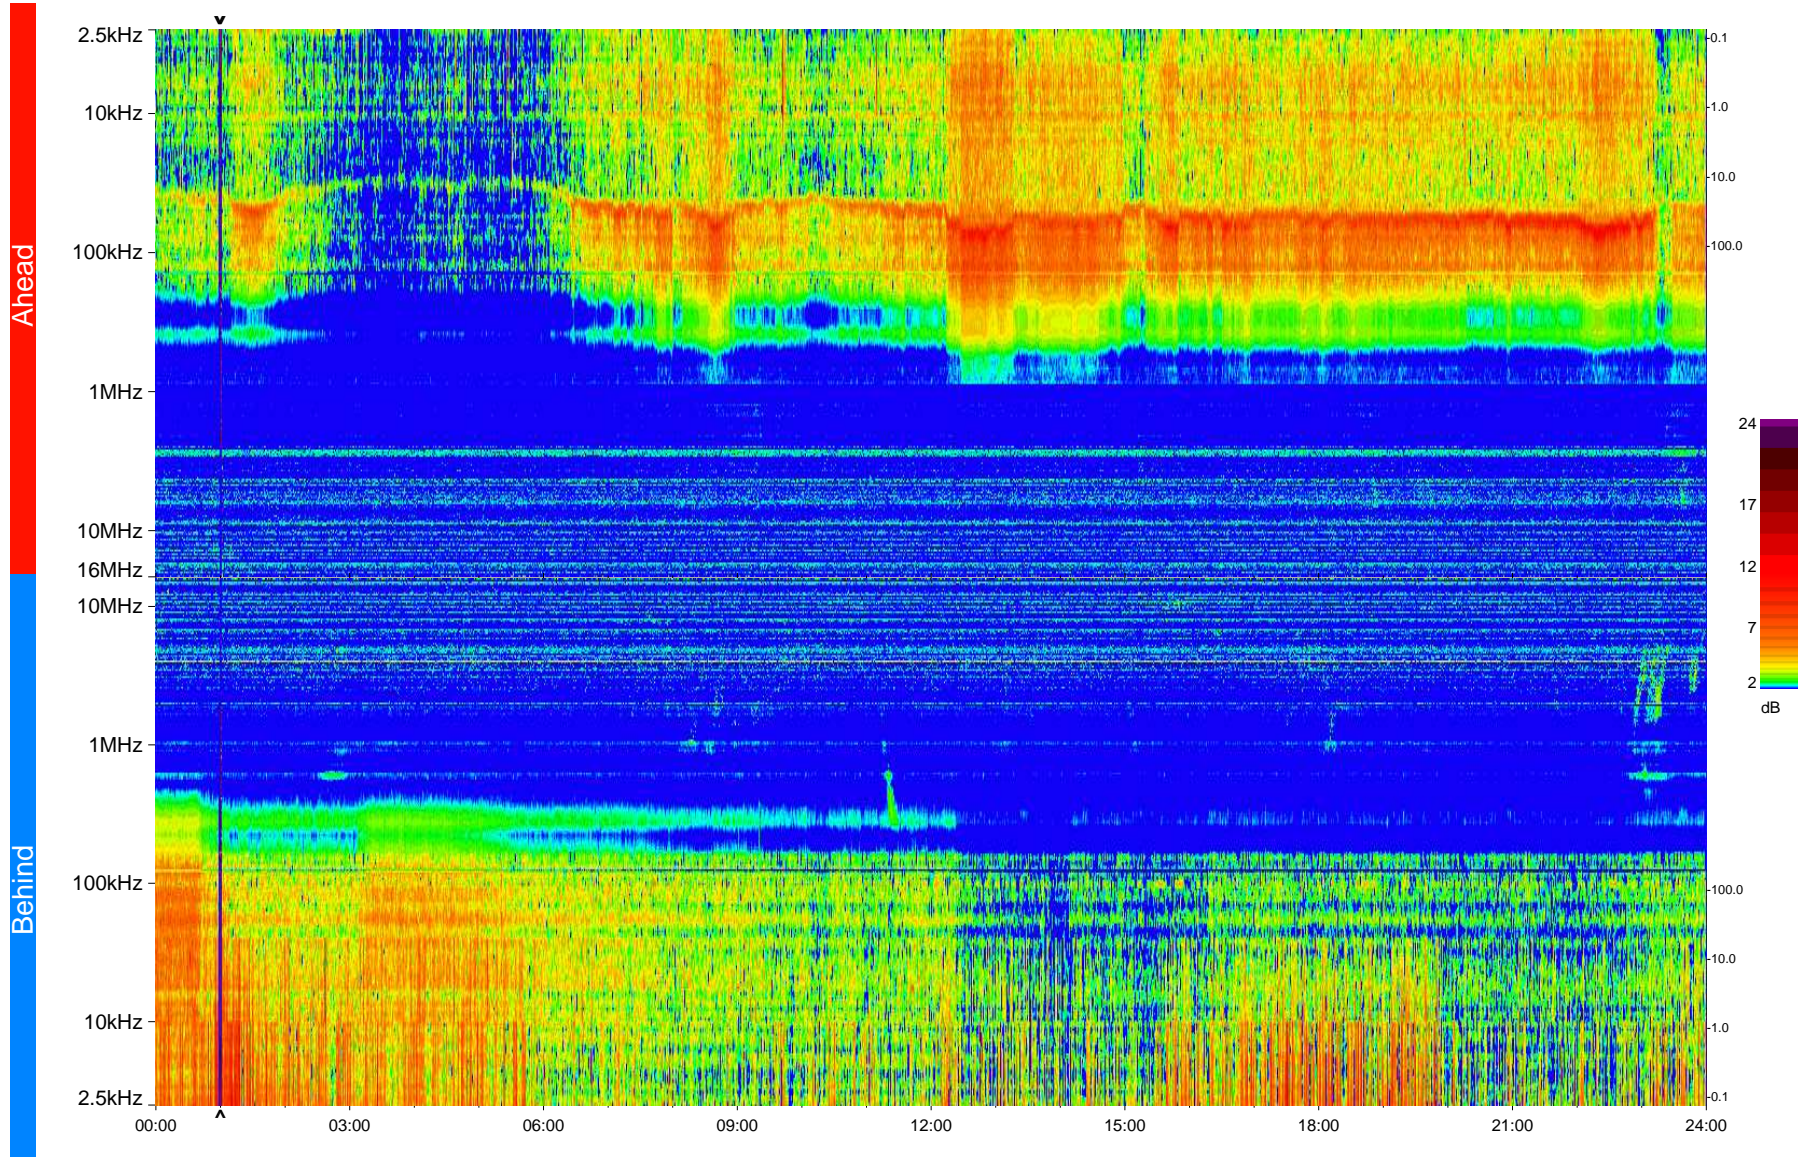

STEREO/WAVES Daily Summary - 10-Dec-2009 (DOY 344)

Ahead source file = swaves_ahead_2009_344_1_04.fin
Ahead PSE Angle = xxx.x

Behind PSE Angle = xxx.x
Behind source file = swaves_behind_2009_344_1_04.fin

Time (UTC)