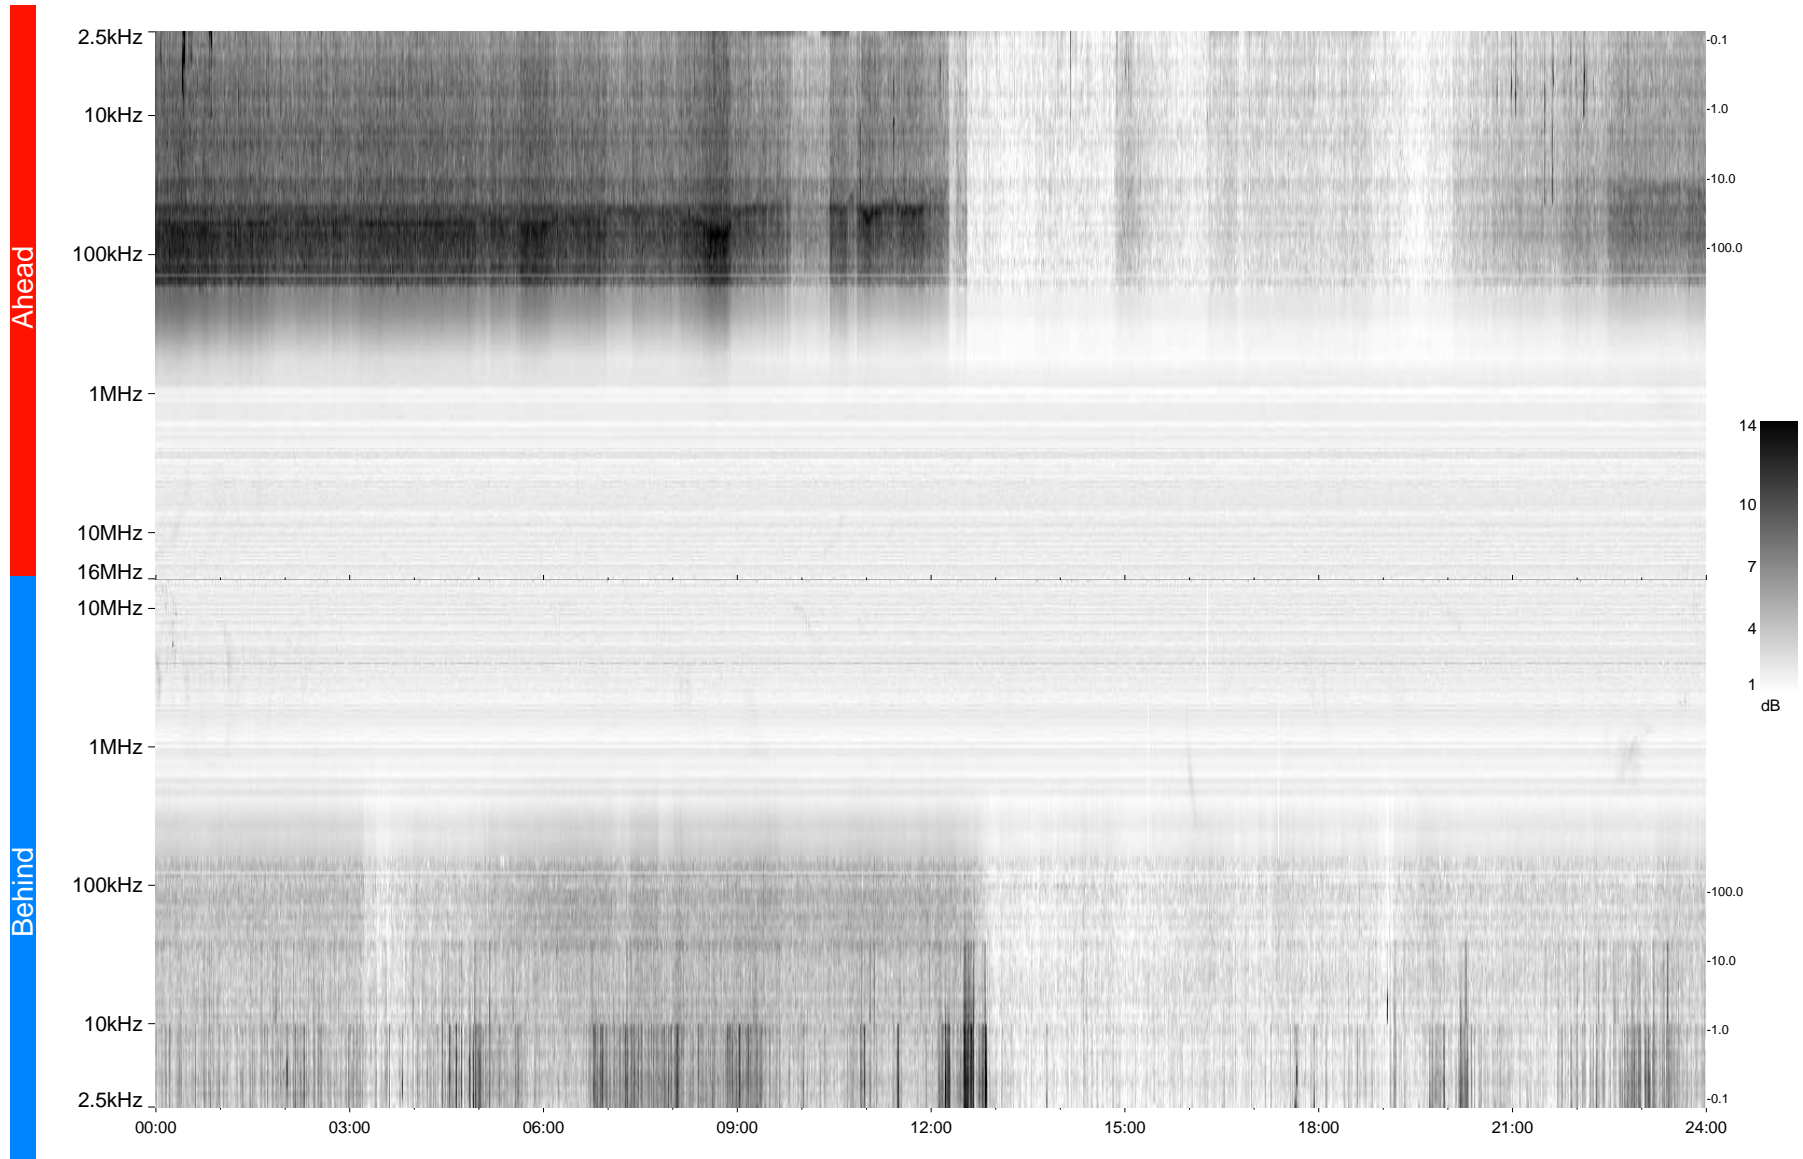

STEREO/WAVES Daily Summary - 09-Dec-2009 (DOY 343)

Ahead source file = swaves_ahead_2009_343_1_04.fin
Ahead PSE Angle = xxx.x

Behind PSE Angle = xxx.x
Behind source file = swaves_behind_2009_343_1_04.fin

Time (UTC)