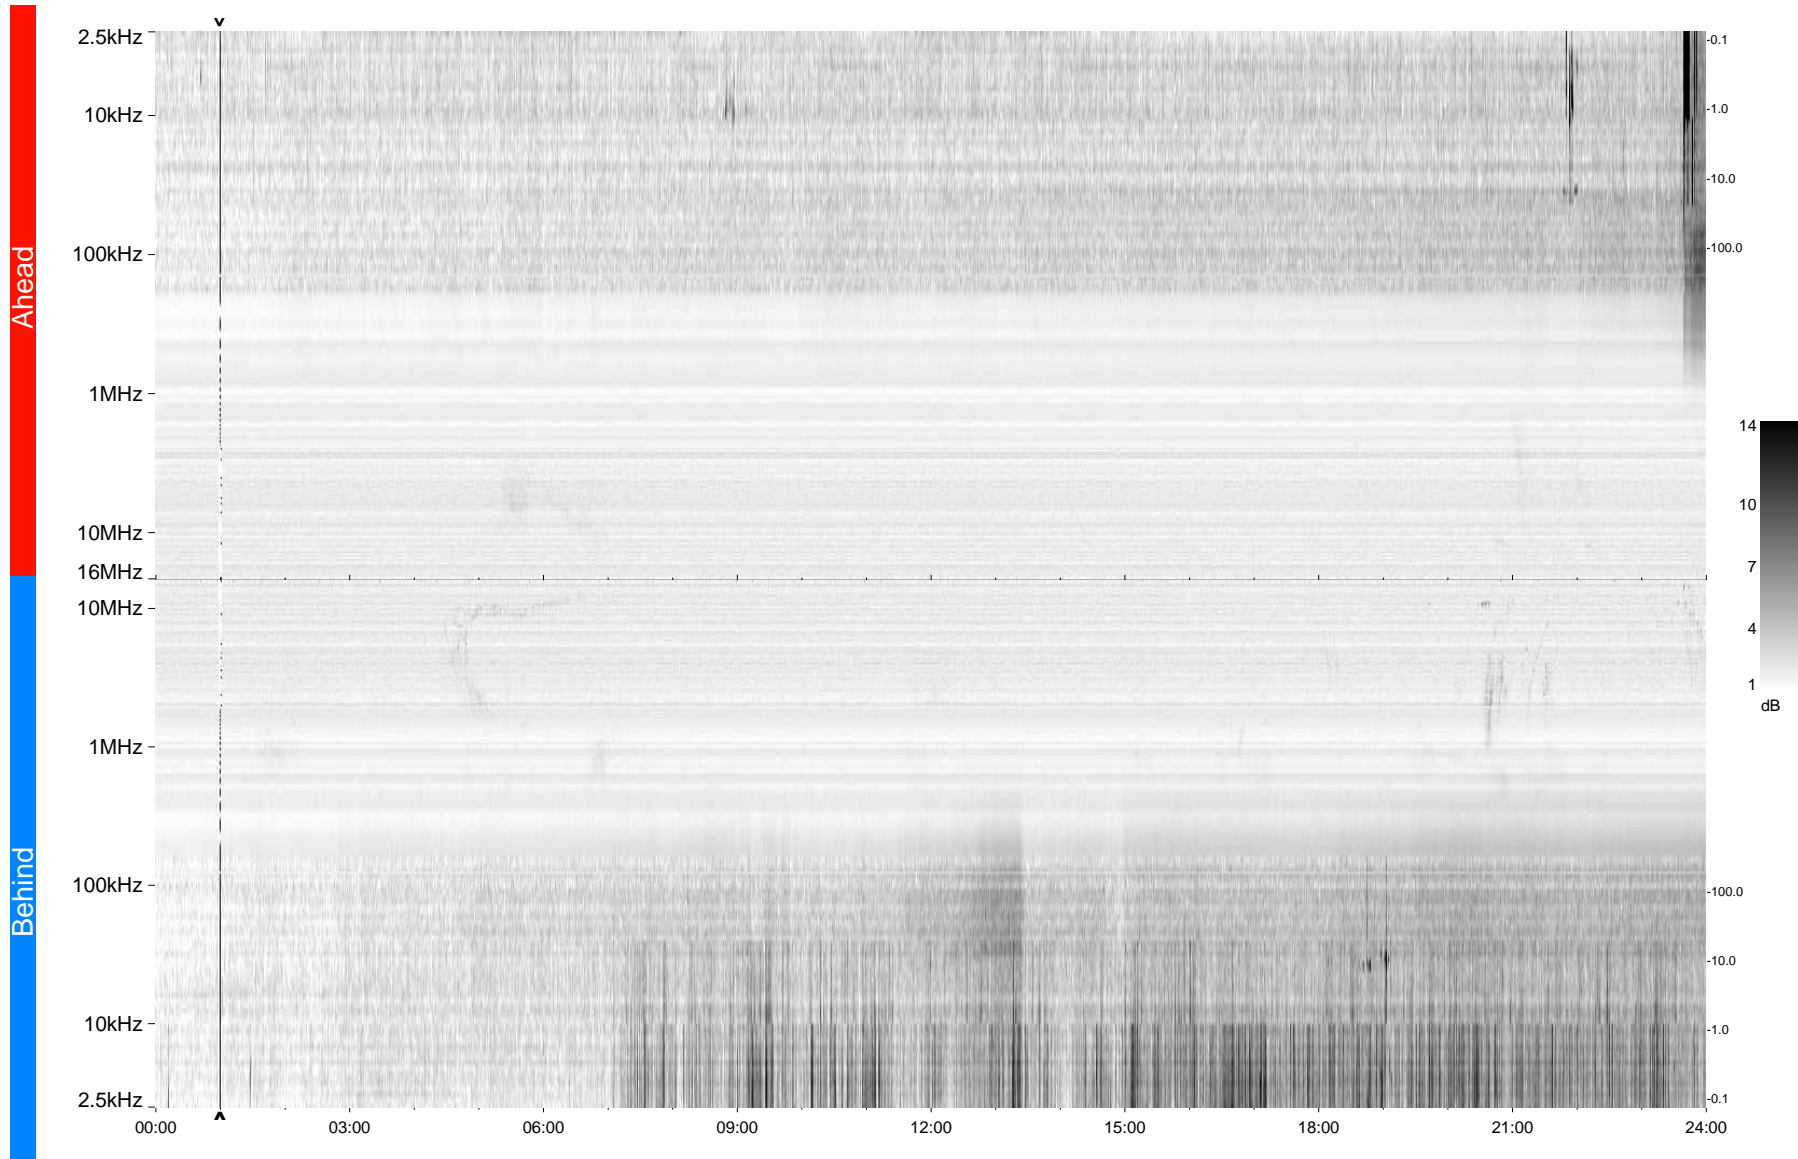

# STEREO/WAVES Daily Summary - 08-Dec-2009 (DOY 342)

Ahead source file = swaves\_ahead\_2009\_342\_1\_04.fin  
Ahead PSE Angle = xxx.x

Behind PSE Angle = xxx.x  
Behind source file = swaves\_behind\_2009\_342\_1\_04.fin

Time (UTC)