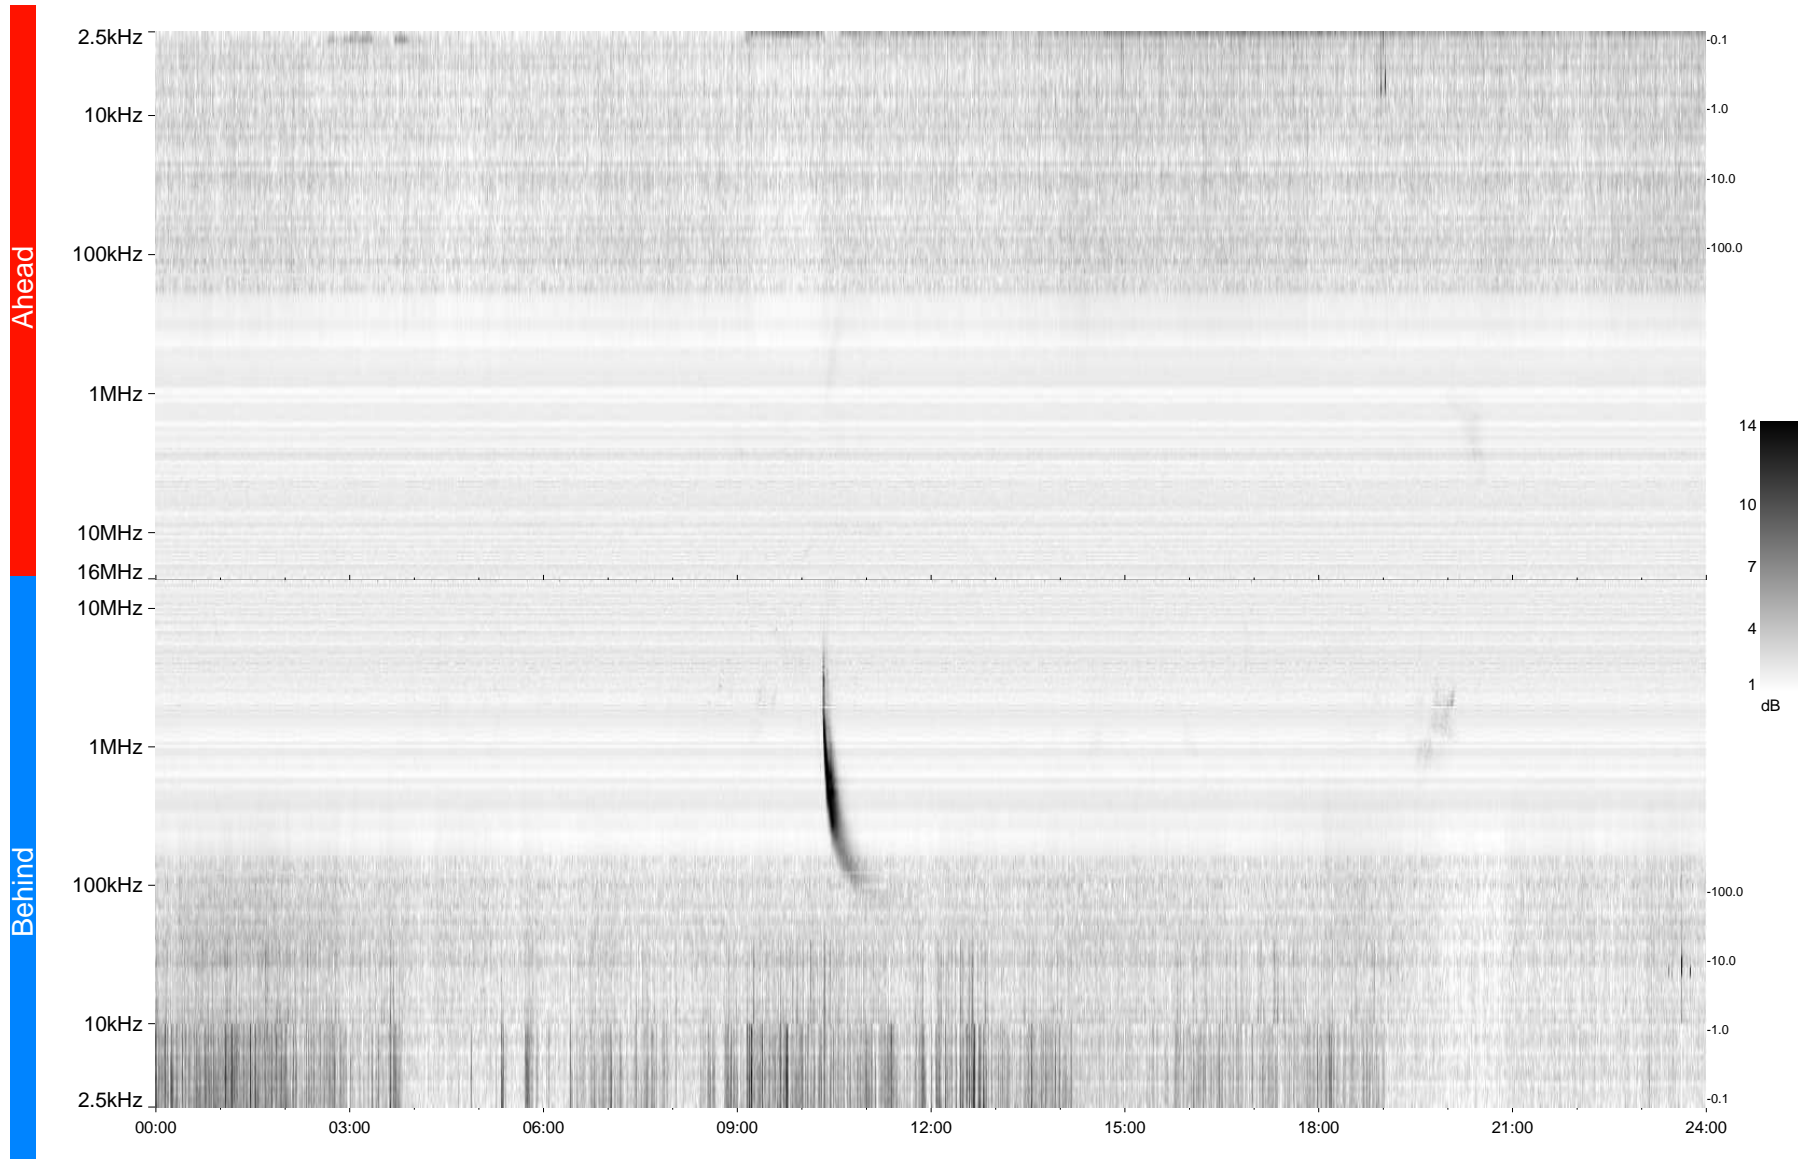

STEREO/WAVES Daily Summary - 05-Dec-2009 (DOY 339)

Ahead source file = swaves_ahead_2009_339_1_04.fin
Ahead PSE Angle = xxx.x

Behind PSE Angle = xxx.x
Behind source file = swaves_behind_2009_339_1_04.fin

Time (UTC)