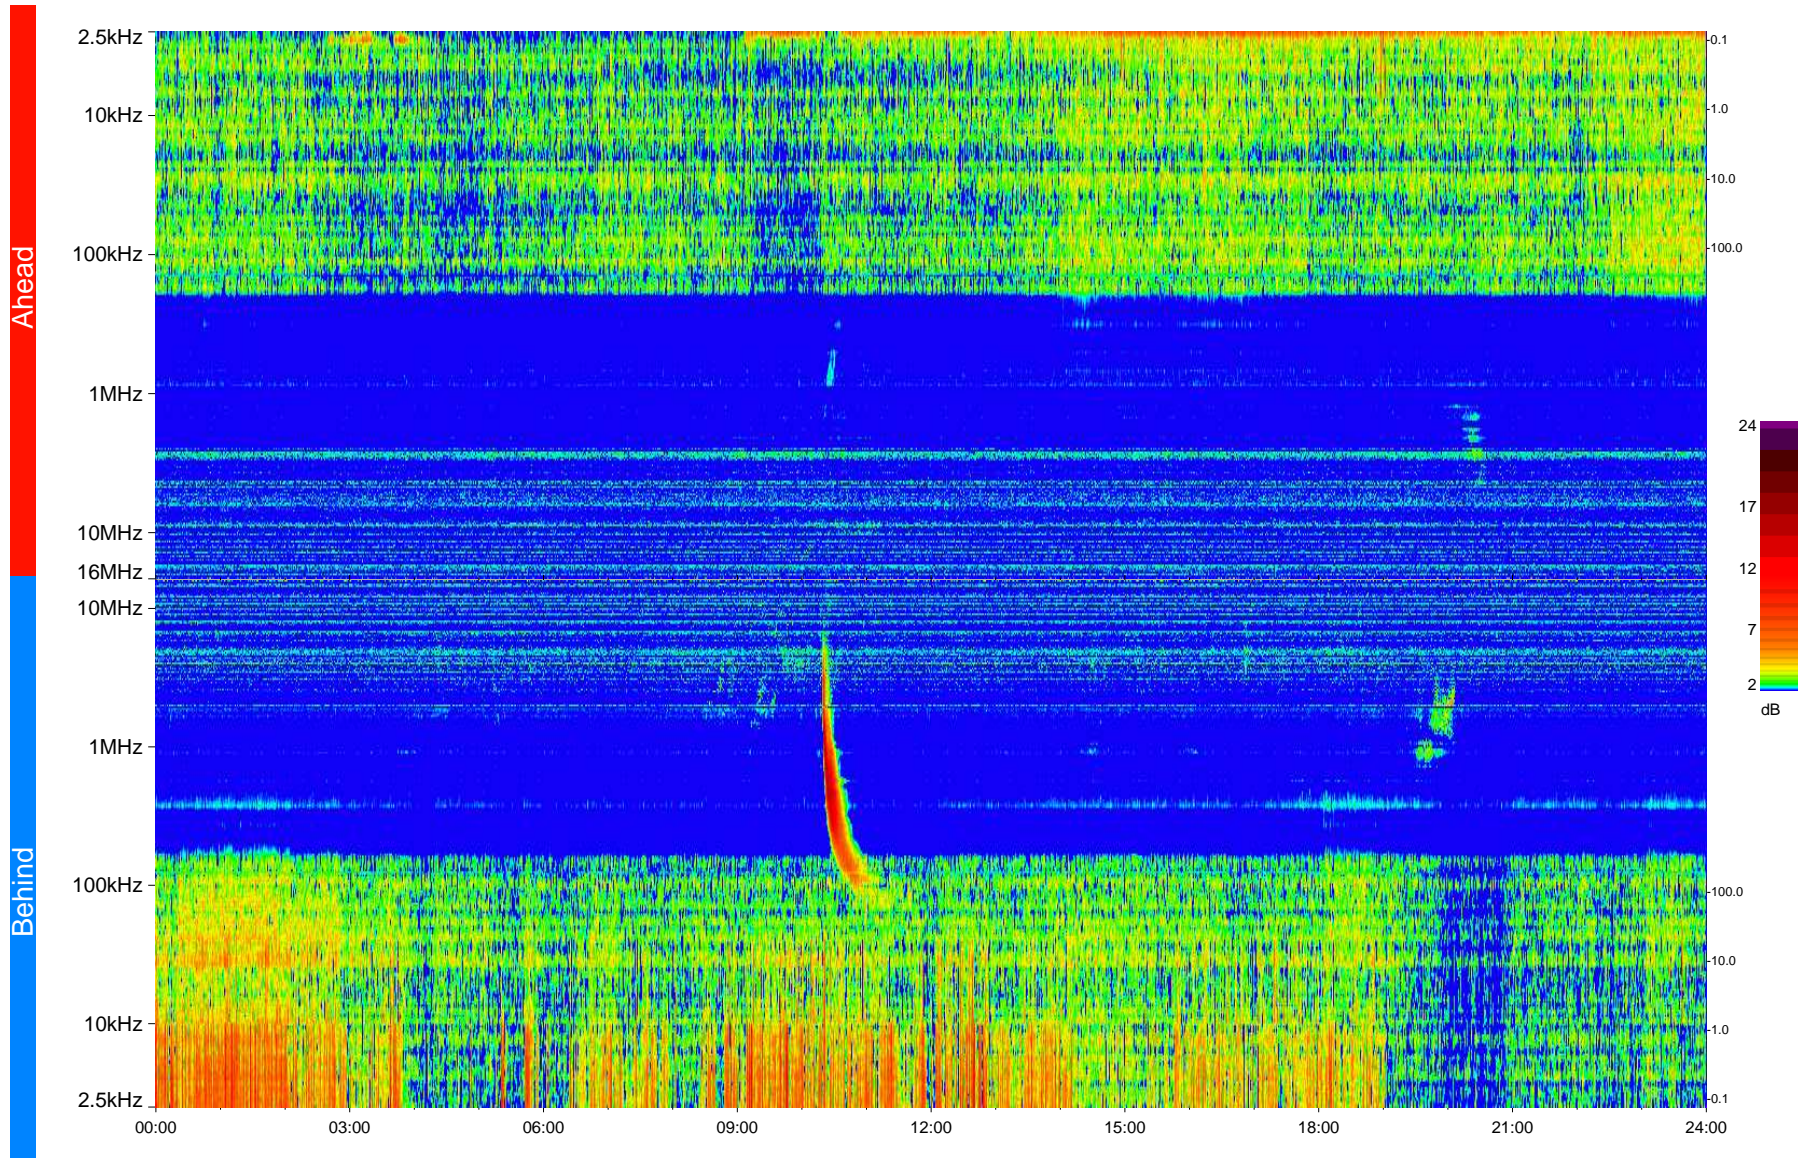

STEREO/WAVES Daily Summary - 05-Dec-2009 (DOY 339)

Ahead source file = swaves_ahead_2009_339_1_04.fin
Ahead PSE Angle = xxx.x

Behind PSE Angle = xxx.x
Behind source file = swaves_behind_2009_339_1_04.fin

Time (UTC)