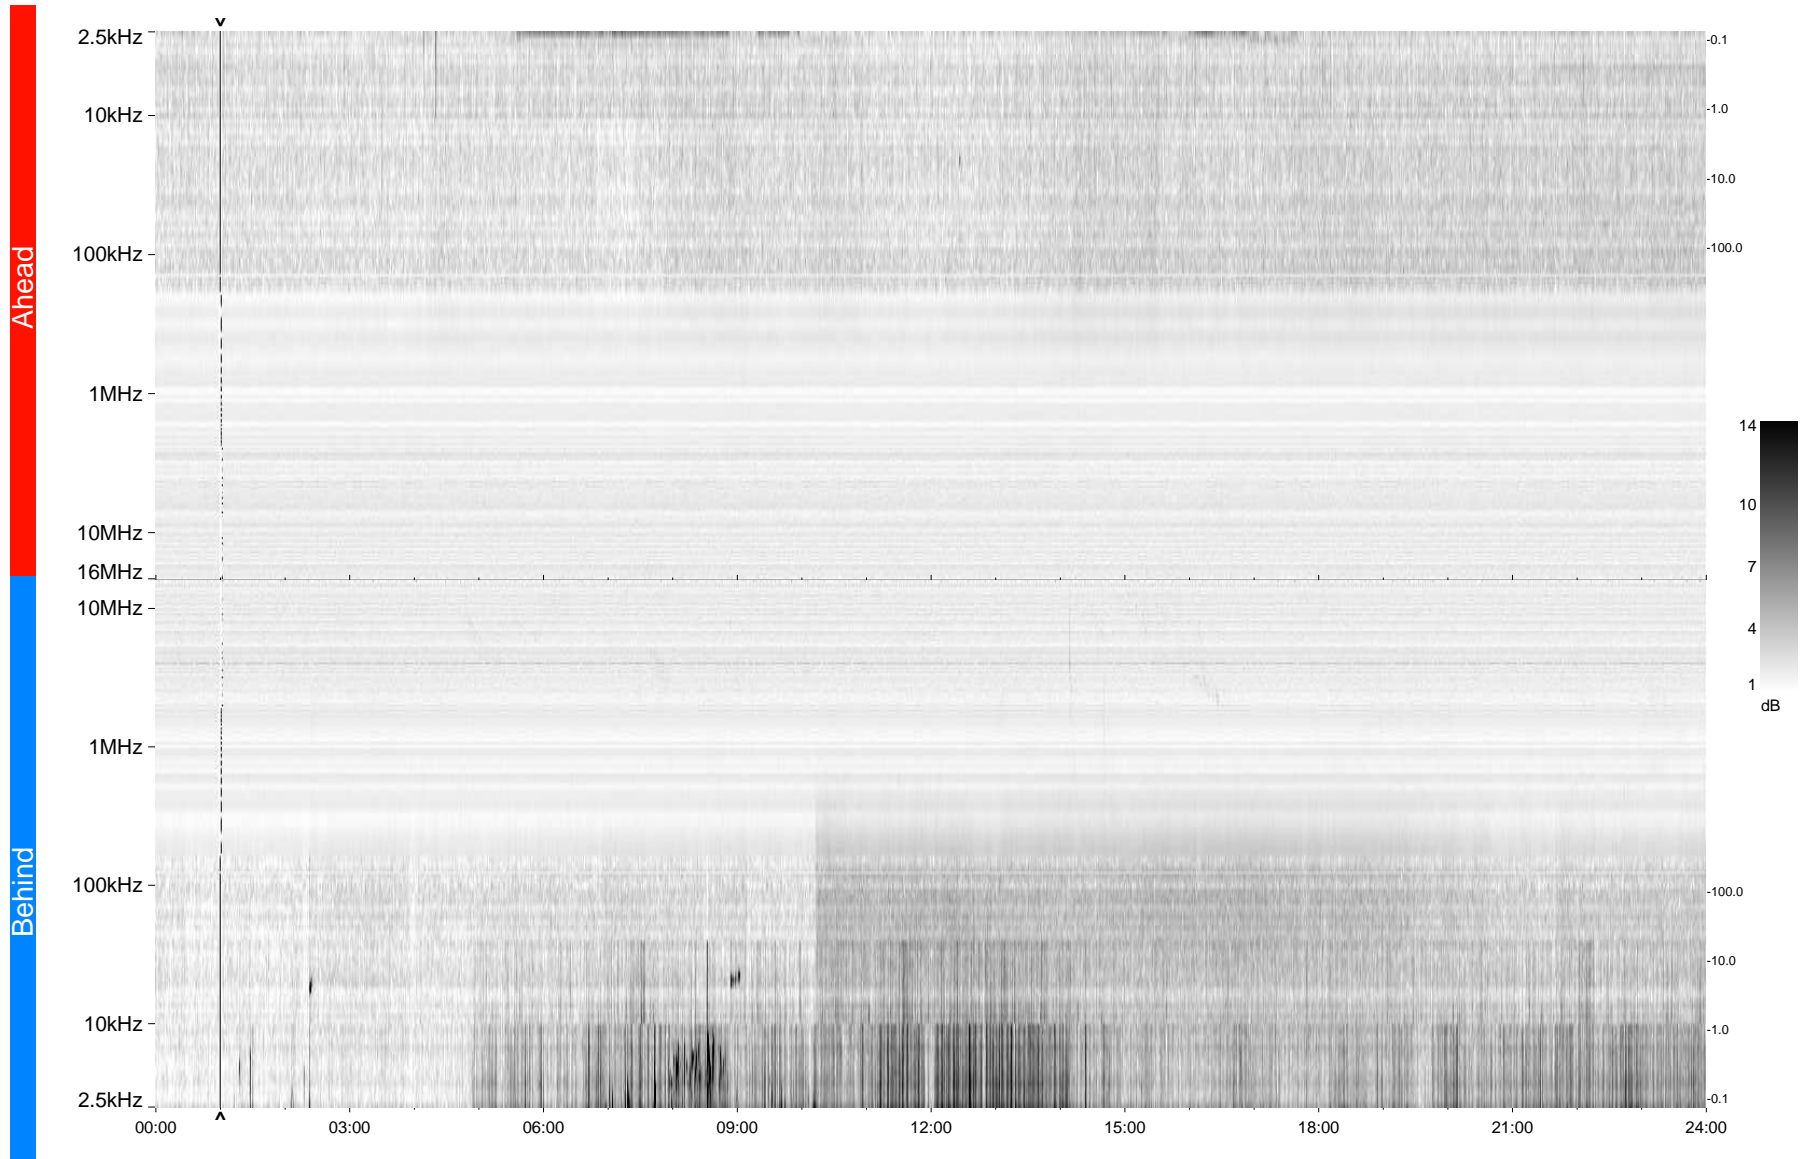

STEREO/WAVES Daily Summary - 04-Dec-2009 (DOY 338)

Ahead source file = swaves_ahead_2009_338_1_04.fin
Ahead PSE Angle = xxx.x

Behind PSE Angle = xxx.x
Behind source file = swaves_behind_2009_338_1_04.fin

Time (UTC)