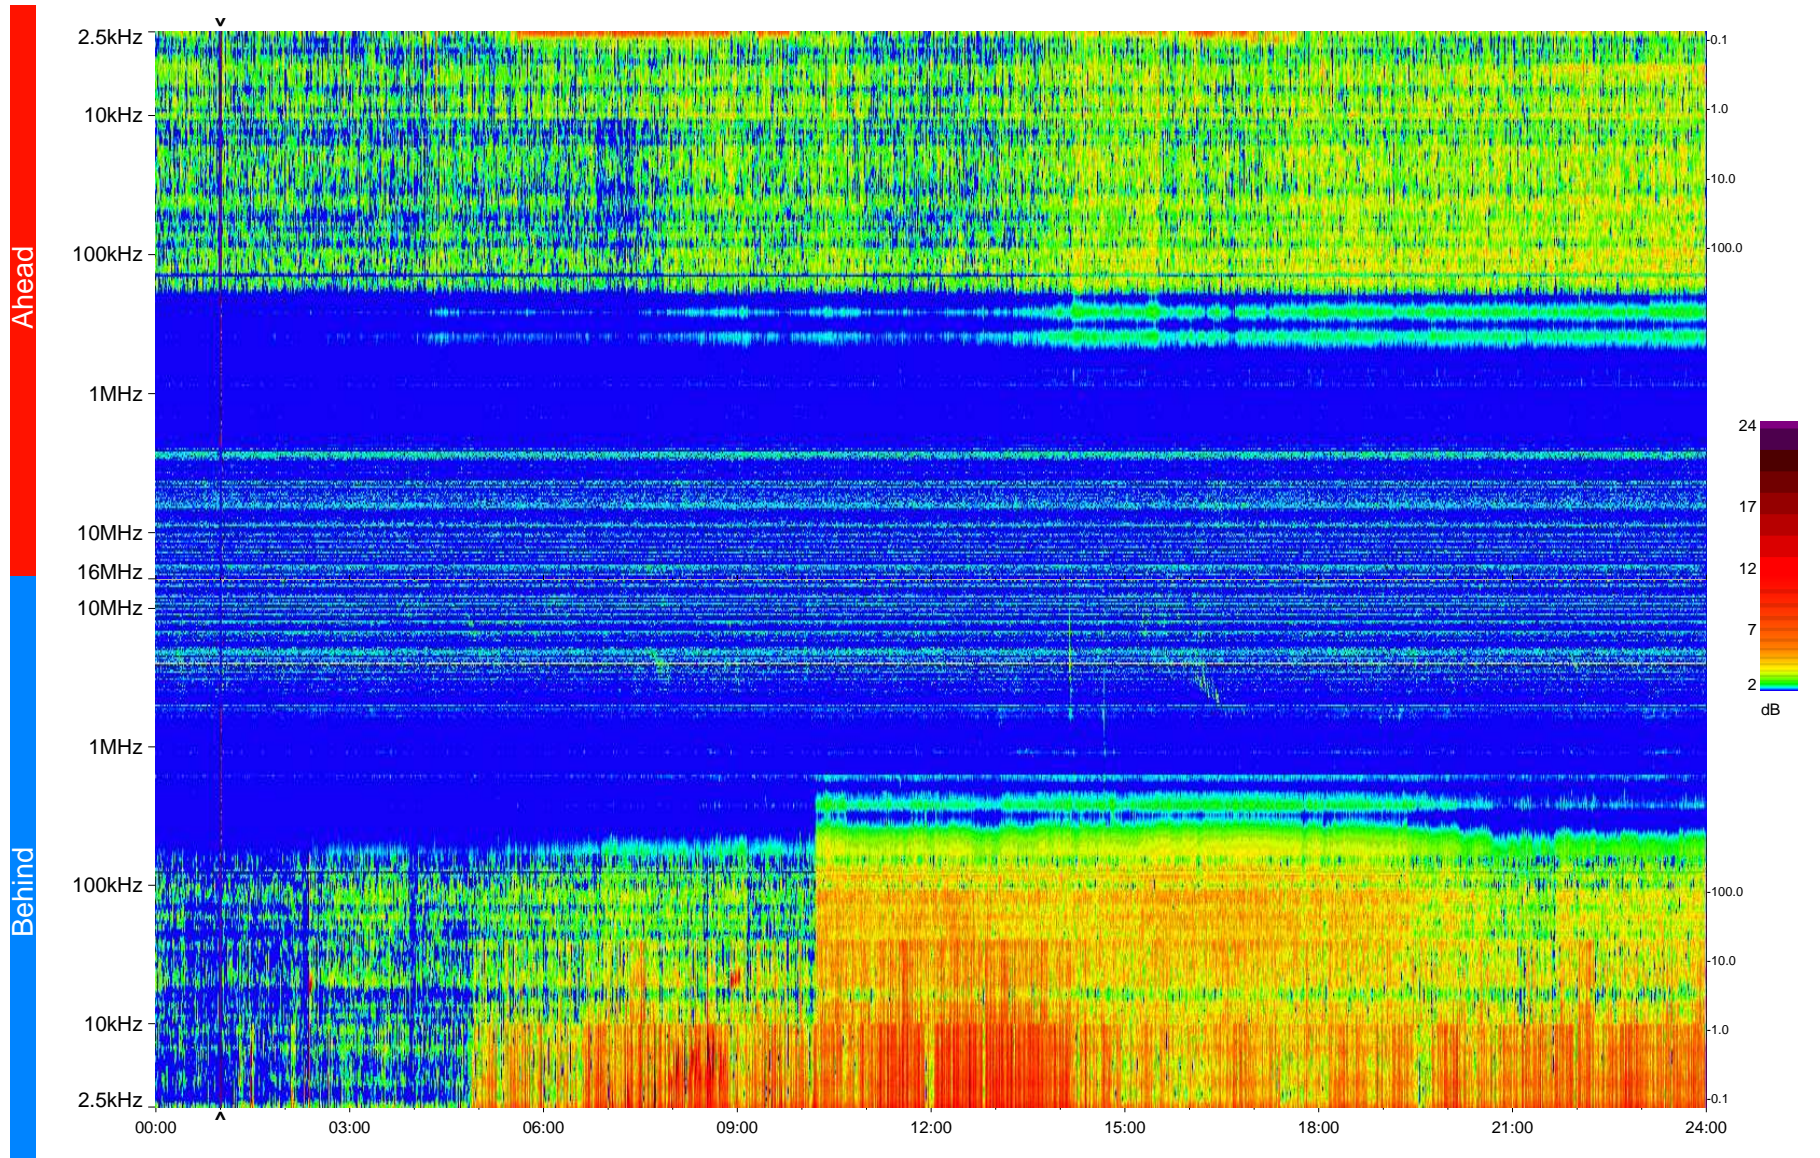

STEREO/WAVES Daily Summary - 04-Dec-2009 (DOY 338)

Ahead source file = swaves_ahead_2009_338_1_04.fin
Ahead PSE Angle = xxx.x

Behind PSE Angle = xxx.x
Behind source file = swaves_behind_2009_338_1_04.fin

Time (UTC)