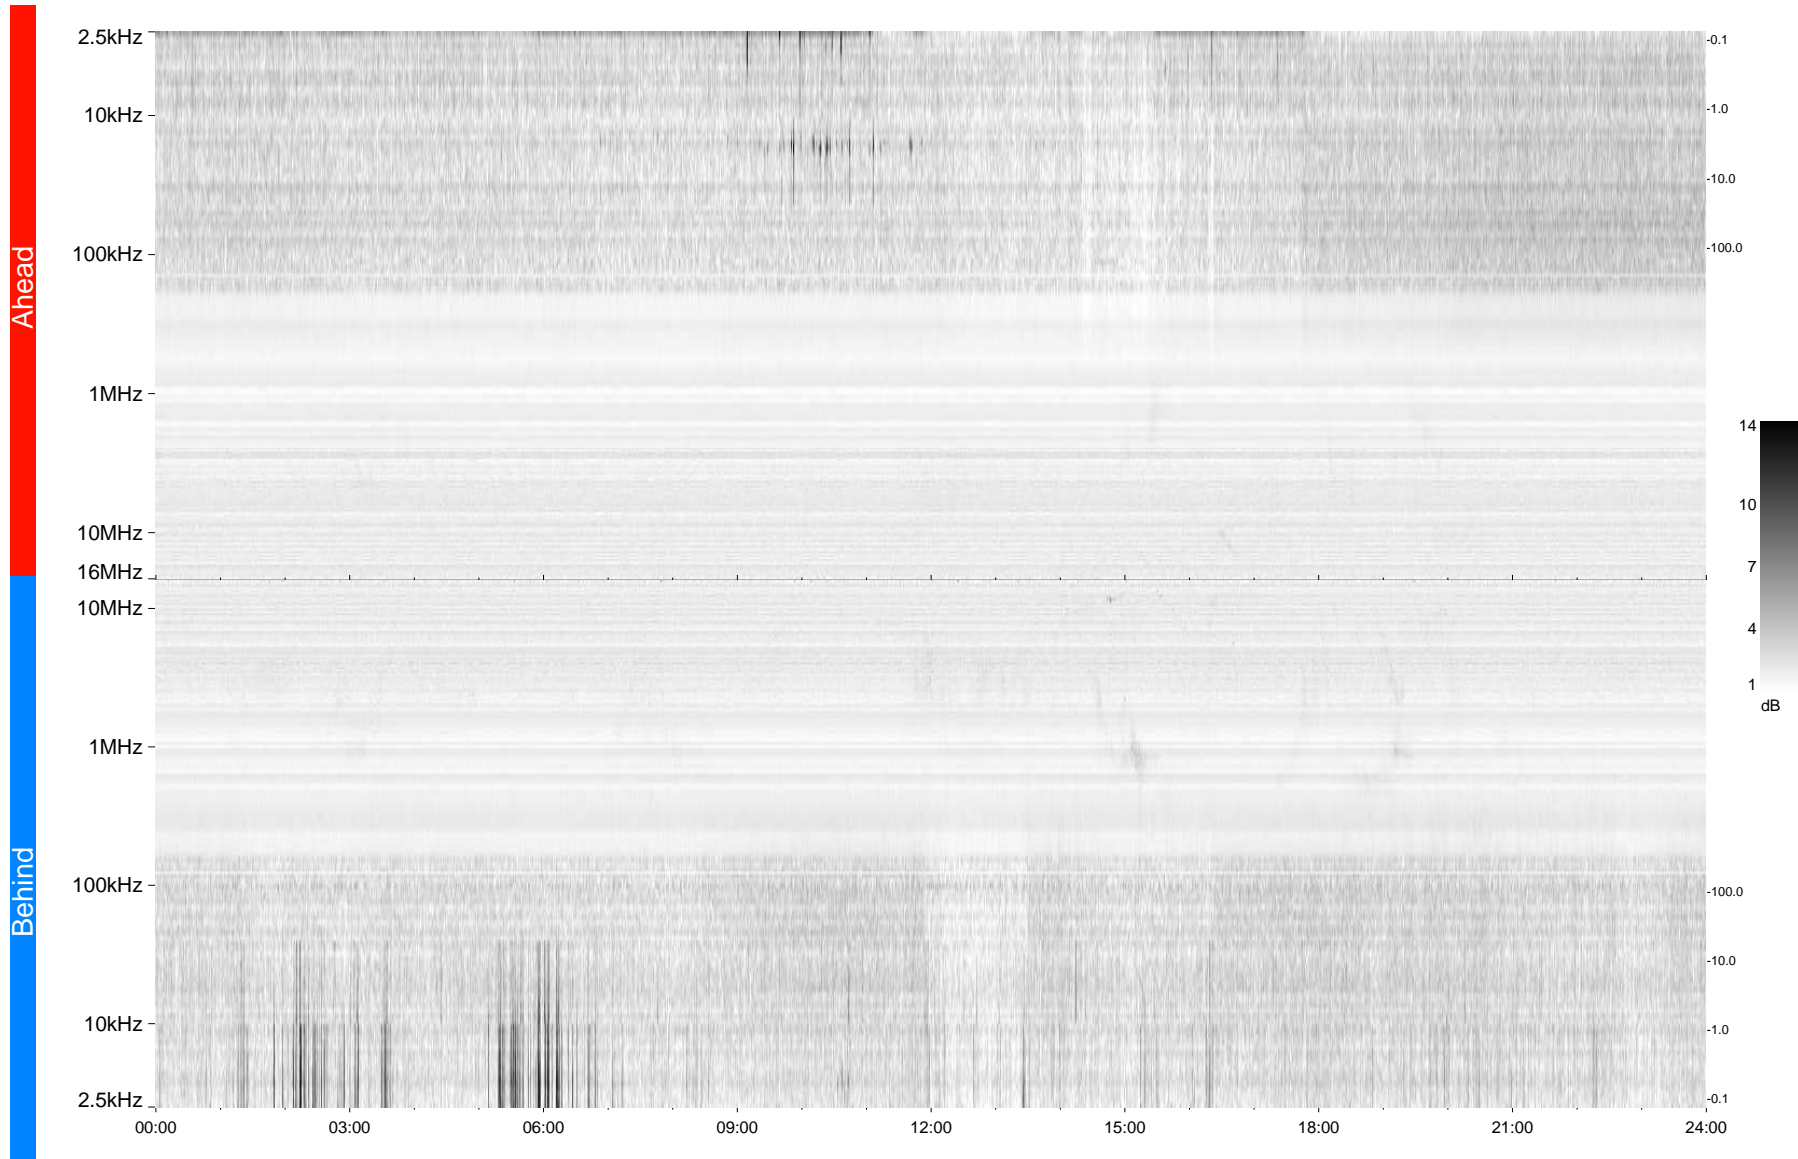

# STEREO/WAVES Daily Summary - 03-Dec-2009 (DOY 337)

Ahead source file = swaves\_ahead\_2009\_337\_1\_04.fin  
Ahead PSE Angle = xxx.x

Behind PSE Angle = xxx.x  
Behind source file = swaves\_behind\_2009\_337\_1\_04.fin

Time (UTC)