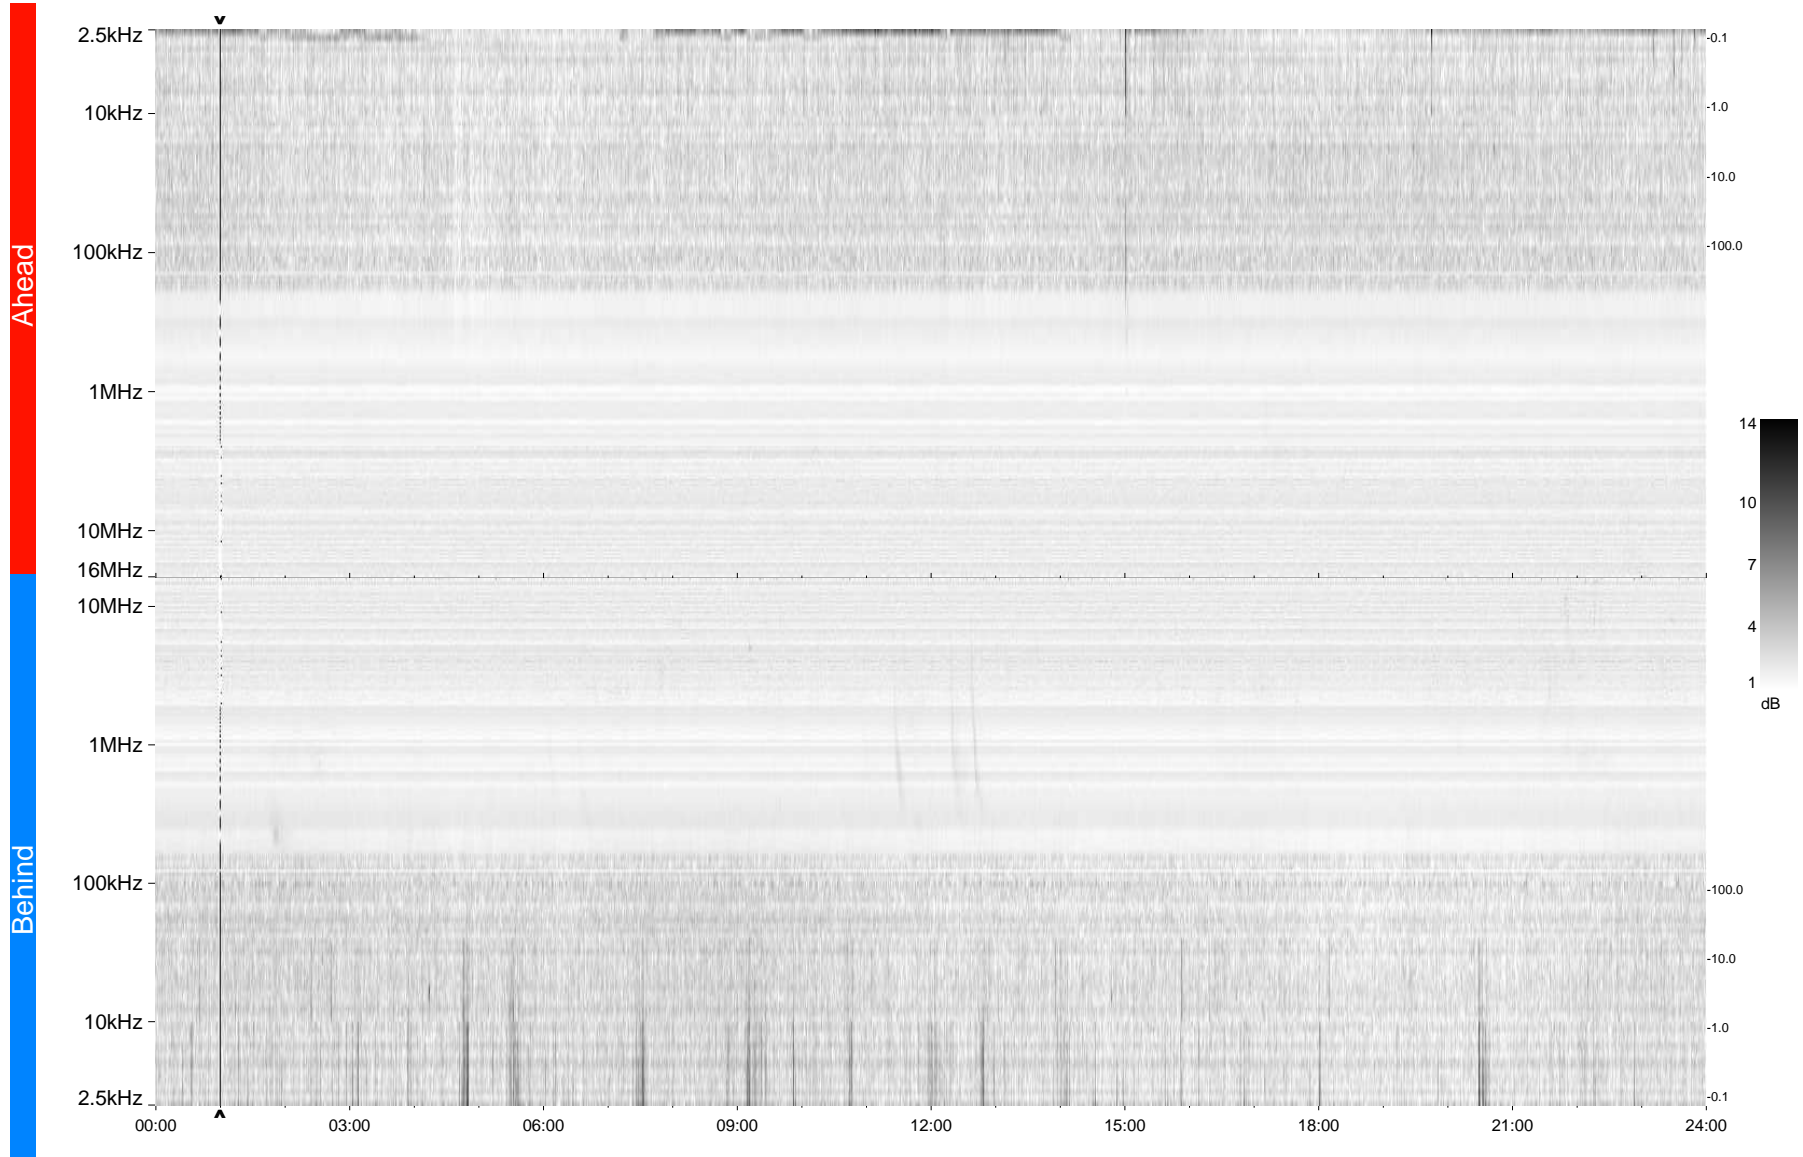

STEREO/WAVES Daily Summary - 02-Dec-2009 (DOY 336)

Ahead source file = swaves_ahead_2009_336_1_04.fin
Ahead PSE Angle = xxx.x

Behind PSE Angle = xxx.x
Behind source file = swaves_behind_2009_336_1_04.fin

Time (UTC)