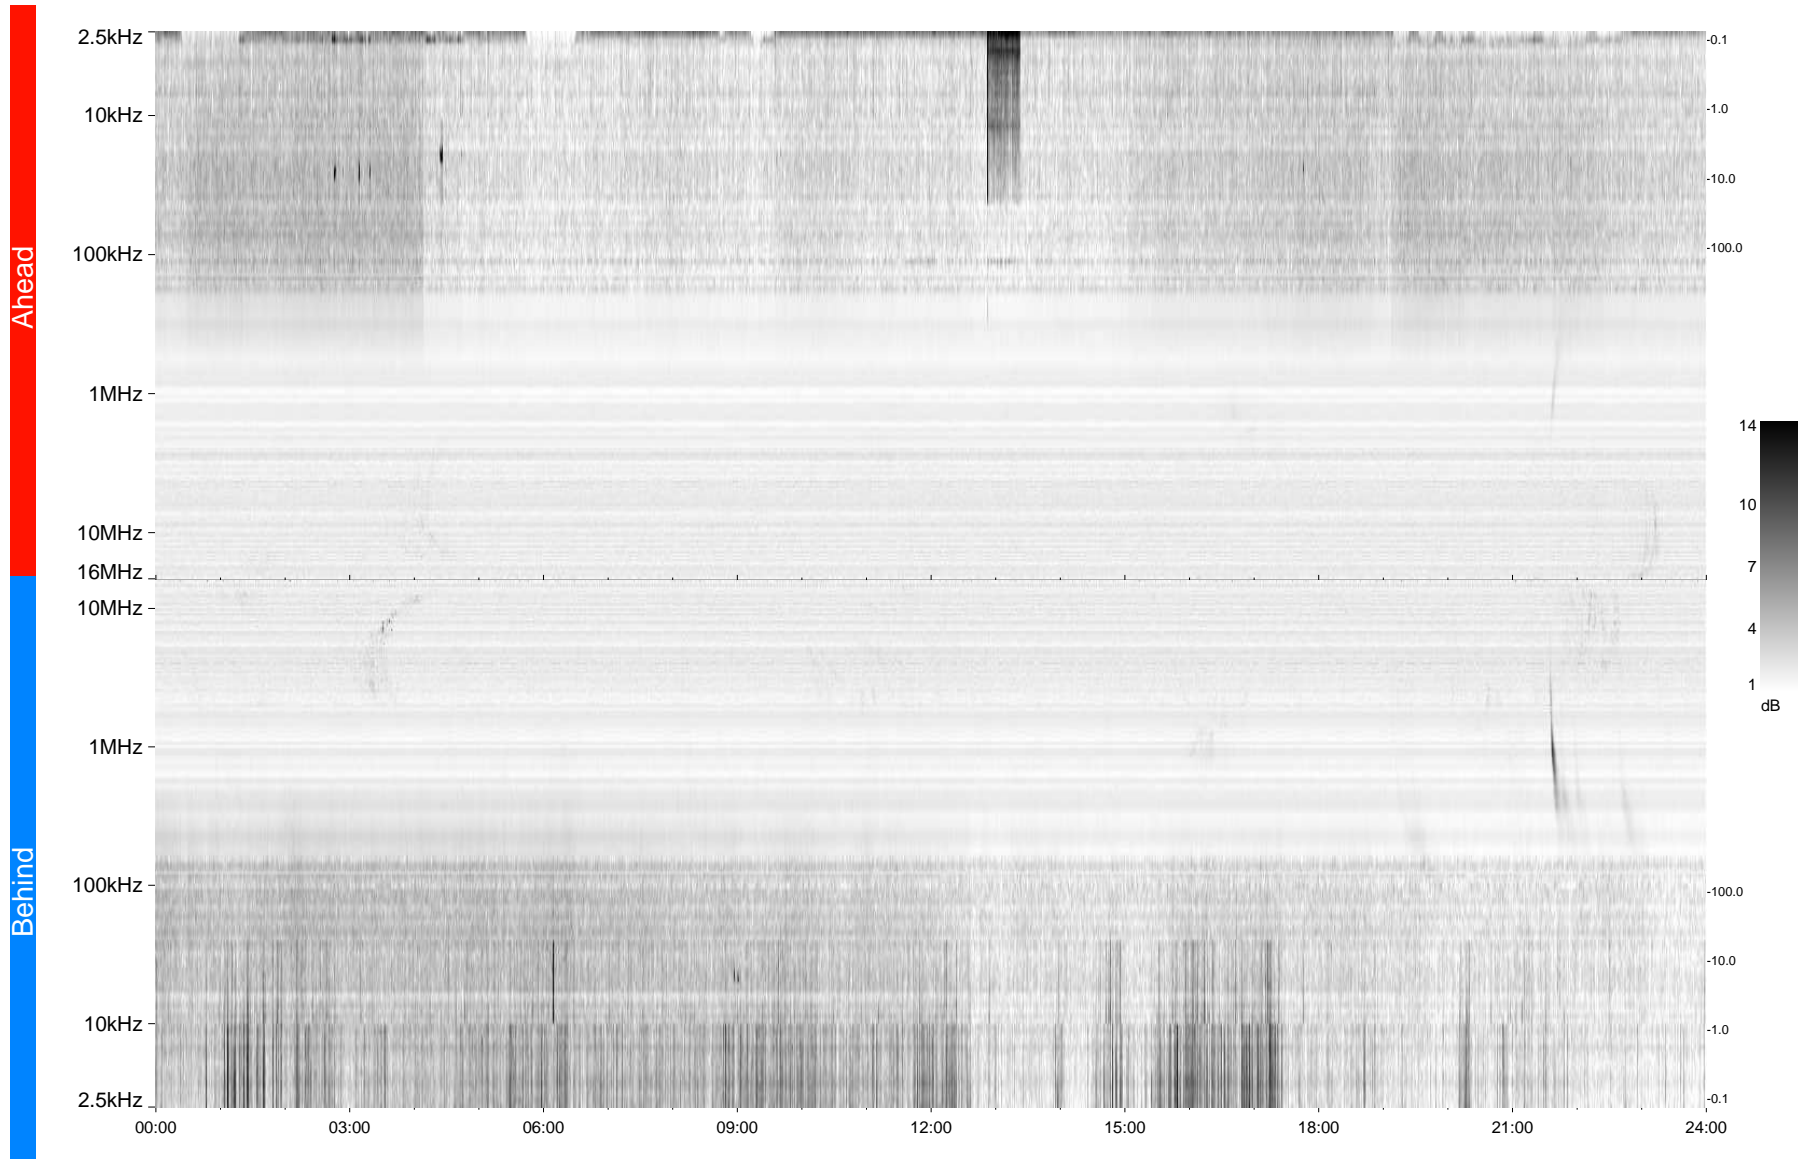

STEREO/WAVES Daily Summary - 01-Dec-2009 (DOY 335)

Ahead source file = swaves_ahead_2009_335_1_04.fin
Ahead PSE Angle = xxx.x

Behind PSE Angle = xxx.x
Behind source file = swaves_behind_2009_335_1_04.fin

Time (UTC)