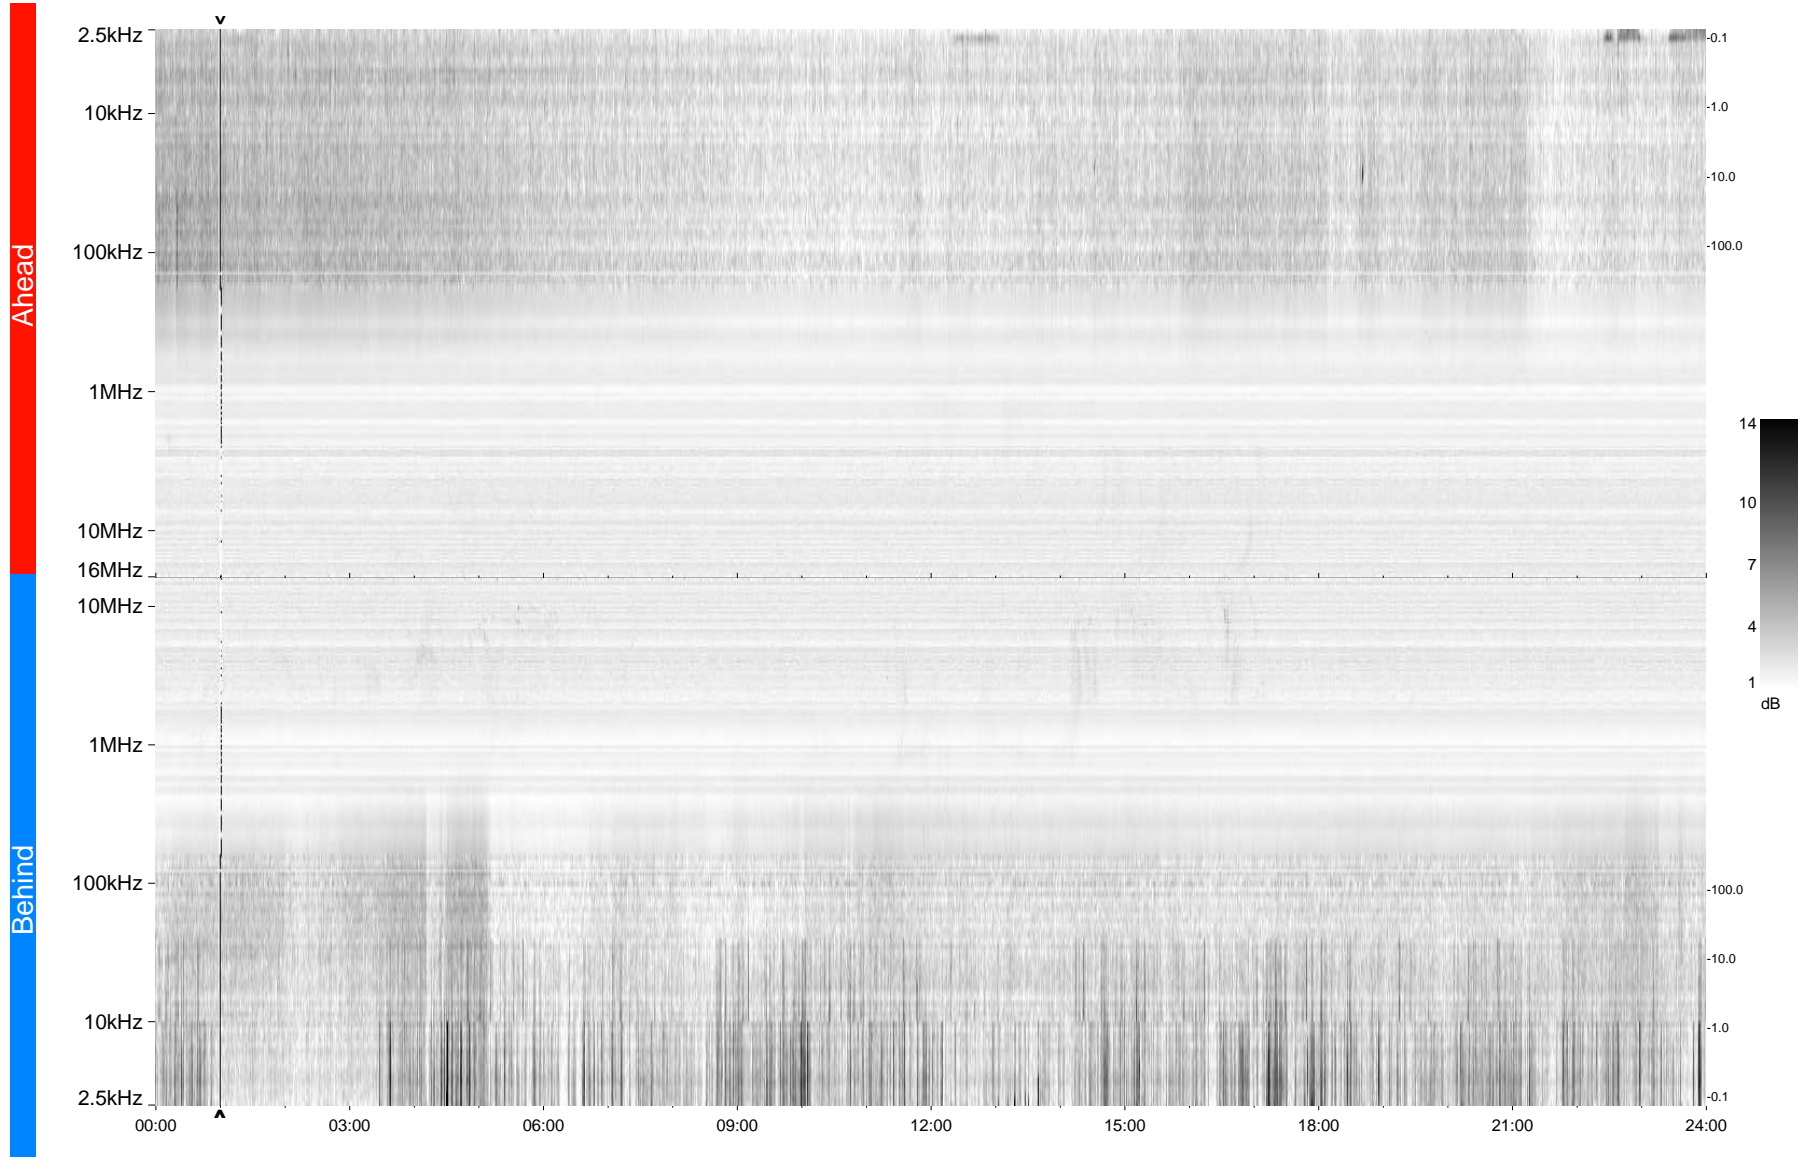

STEREO/WAVES Daily Summary - 30-Nov-2009 (DOY 334)

Ahead source file = swaves_ahead_2009_334_1_04.fin
Ahead PSE Angle = xxx.x

Behind PSE Angle = xxx.x
Behind source file = swaves_behind_2009_334_1_04.fin

Time (UTC)