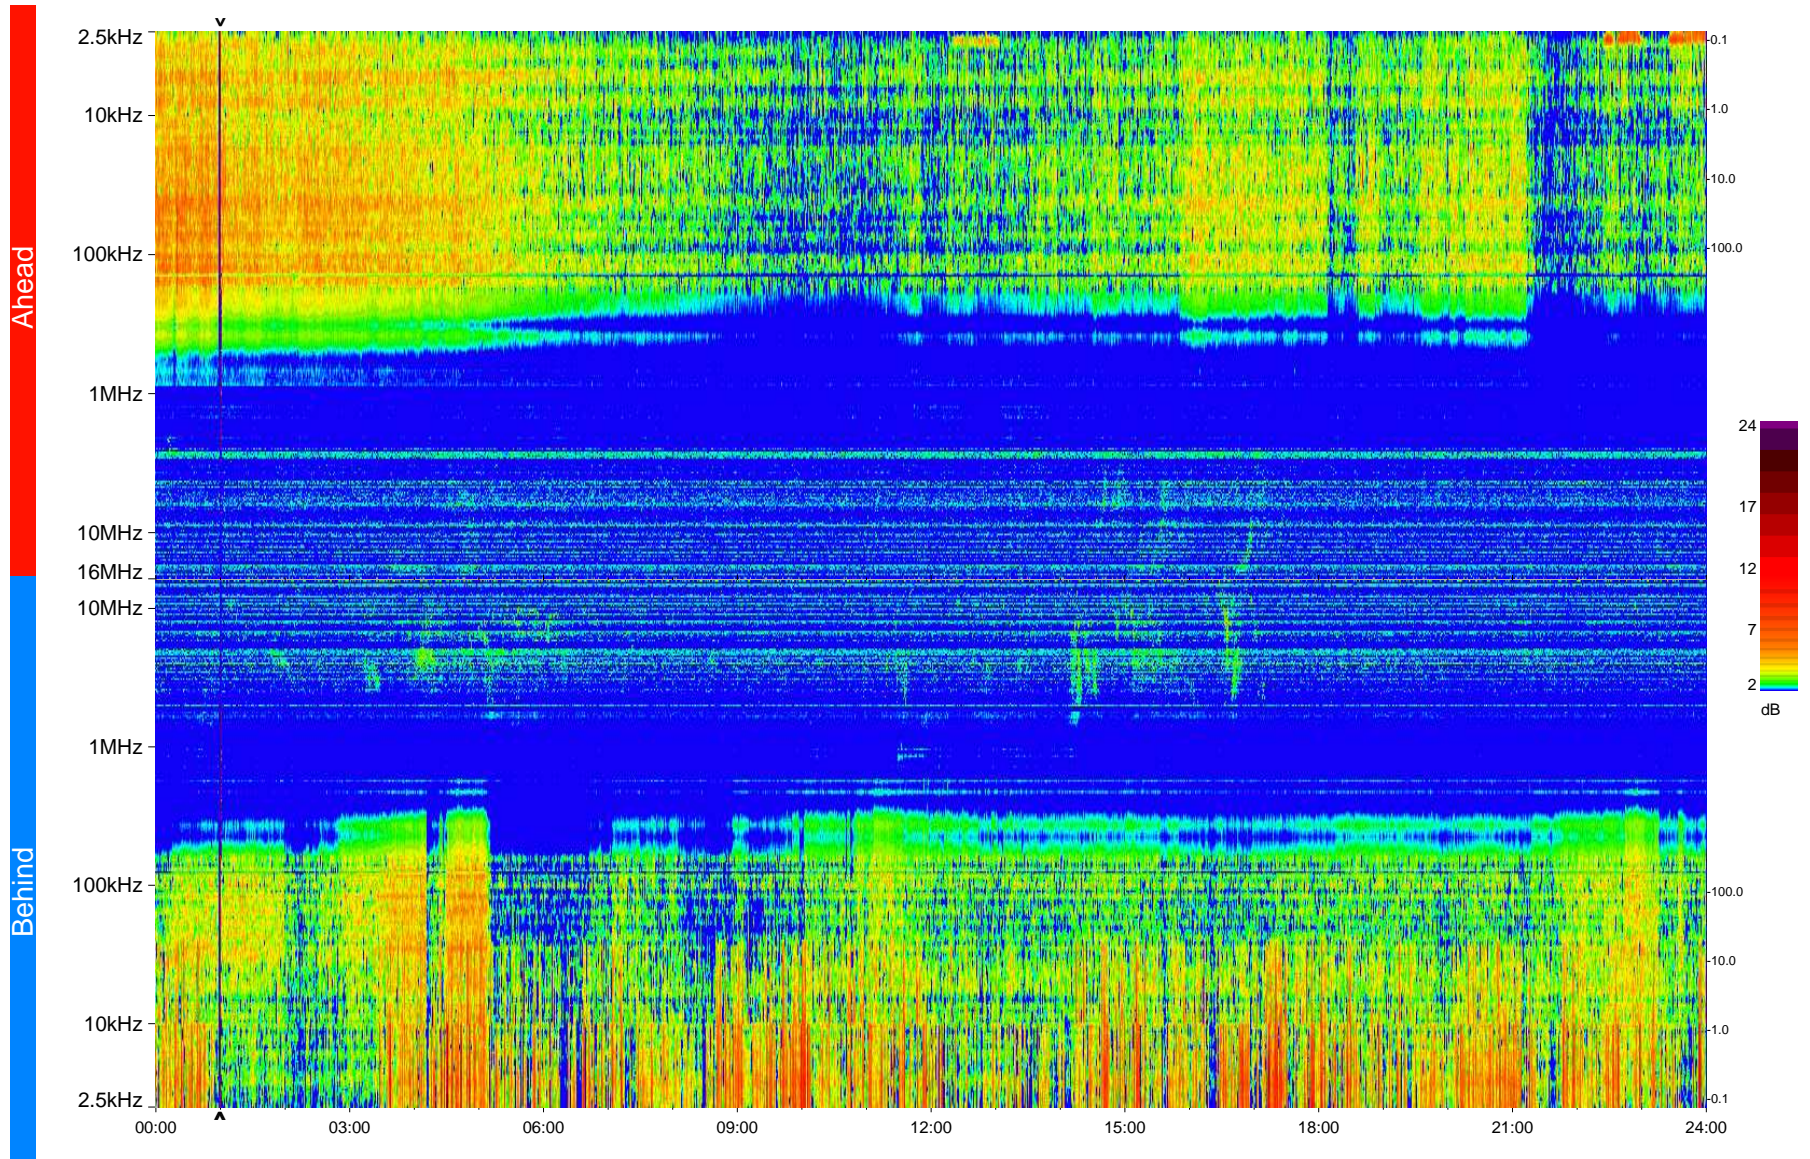

STEREO/WAVES Daily Summary - 30-Nov-2009 (DOY 334)

Ahead source file = swaves_ahead_2009_334_1_04.fin
Ahead PSE Angle = xxx.x

Behind PSE Angle = xxx.x
Behind source file = swaves_behind_2009_334_1_04.fin

Time (UTC)