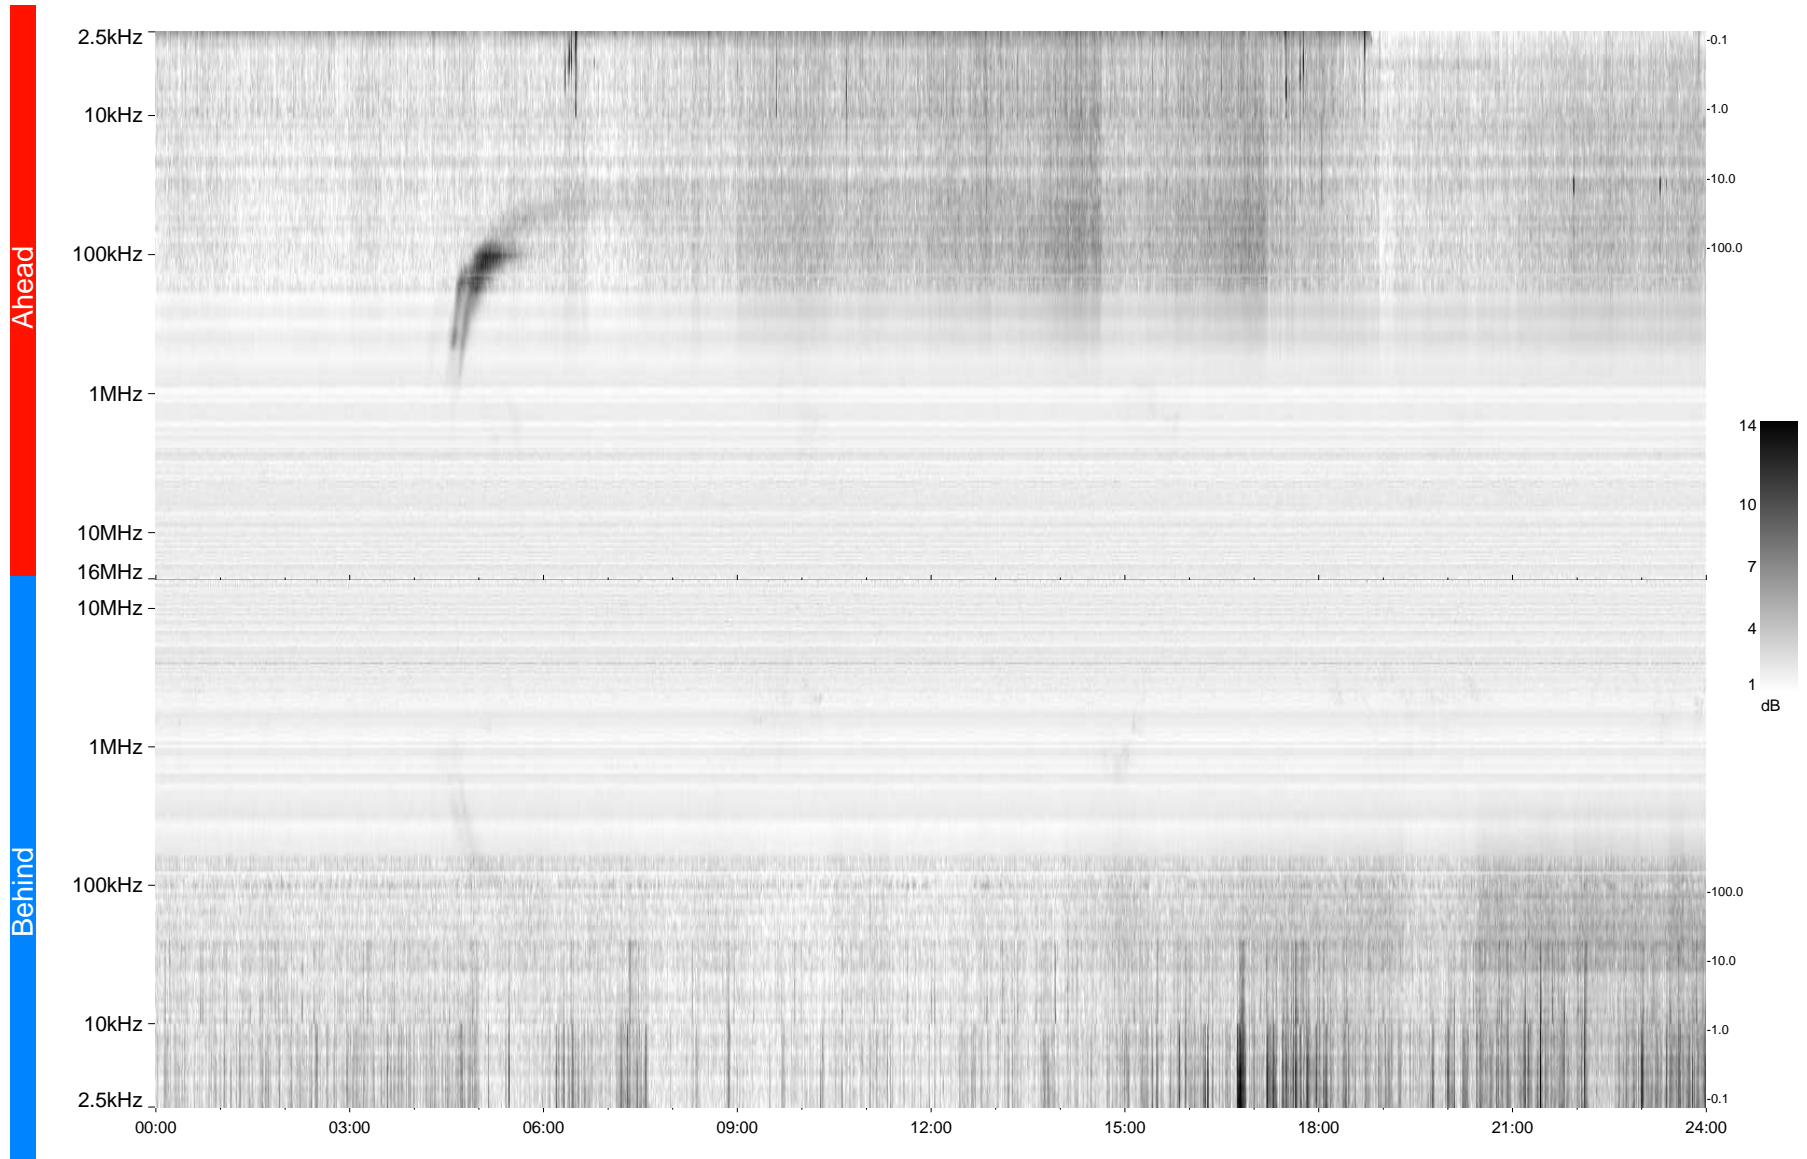

# STEREO/WAVES Daily Summary - 29-Nov-2009 (DOY 333)

Ahead source file = swaves\_ahead\_2009\_333\_1\_04.fin  
Ahead PSE Angle = xxx.x

Behind PSE Angle = xxx.x  
Behind source file = swaves\_behind\_2009\_333\_1\_04.fin

Time (UTC)