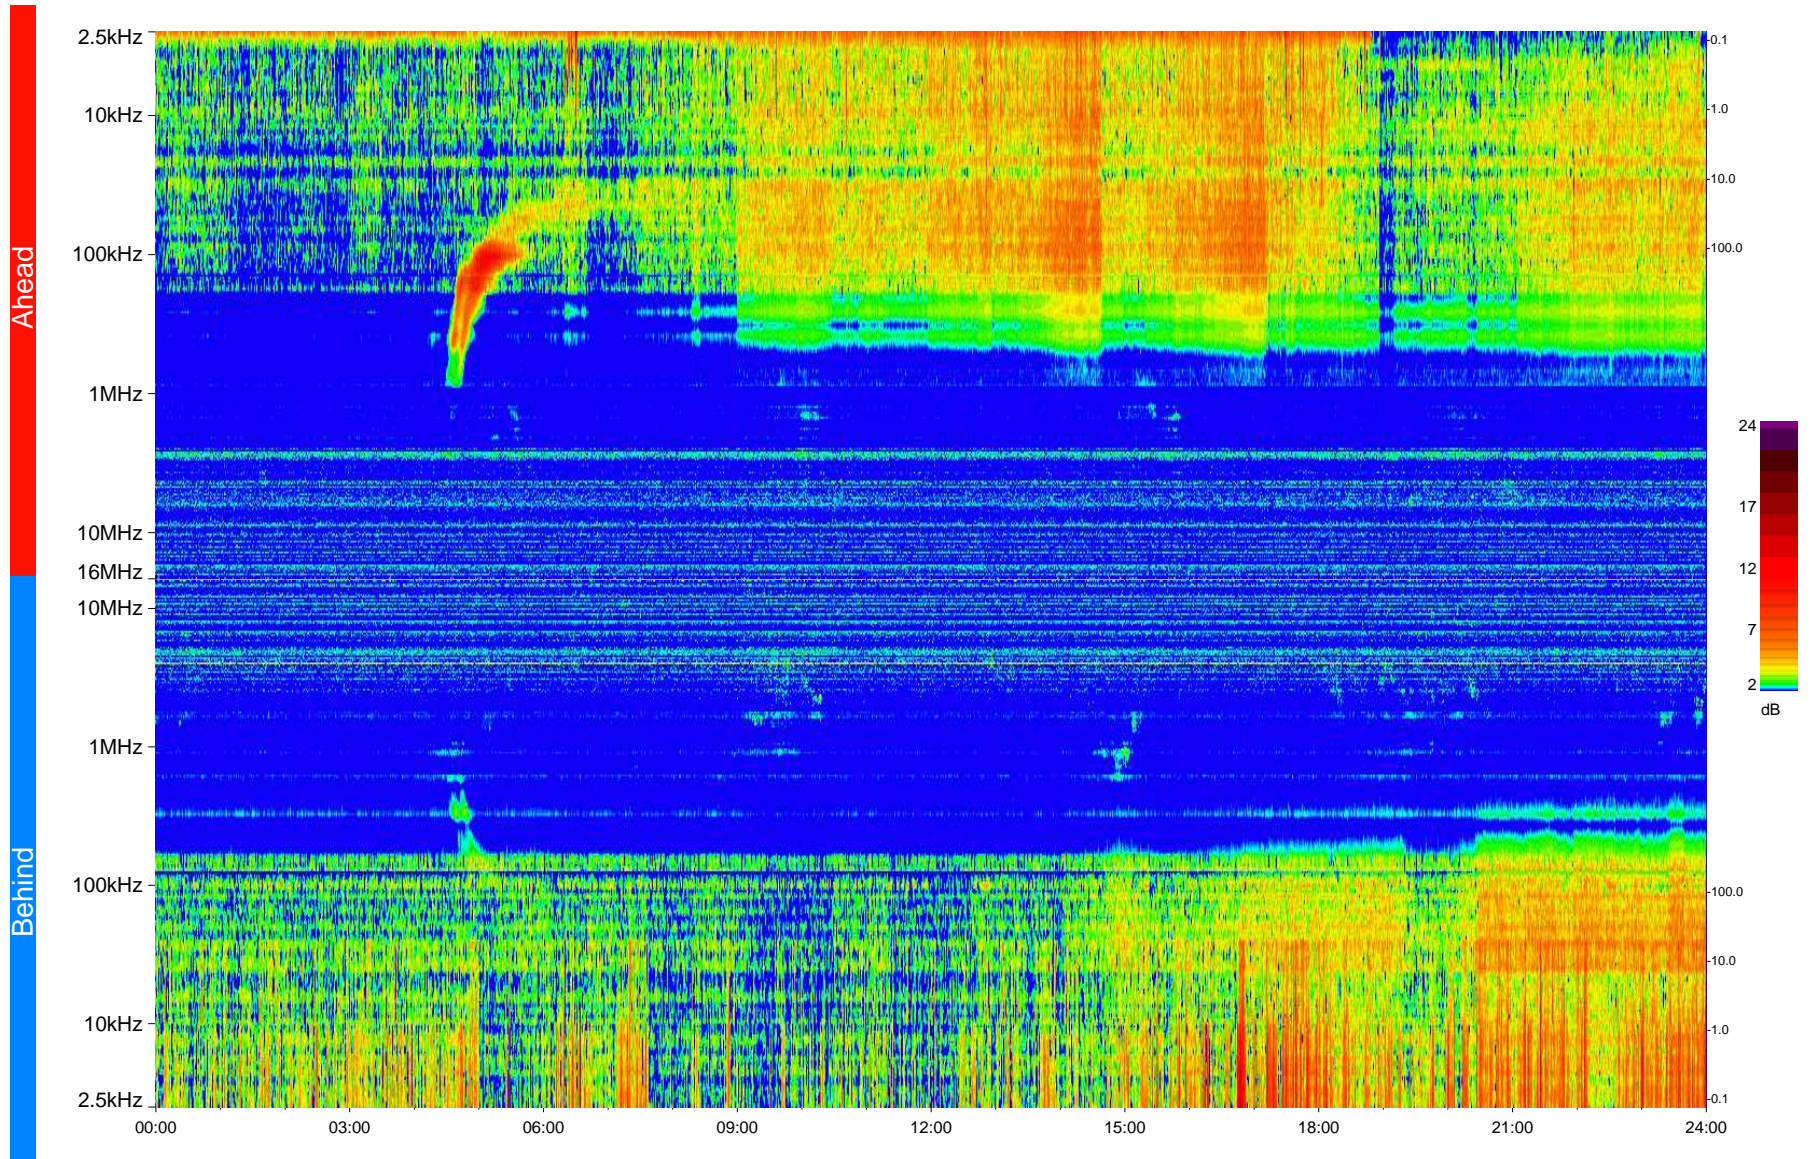

STEREO/WAVES Daily Summary - 29-Nov-2009 (DOY 333)

Ahead source file = swaves_ahead_2009_333_1_04.fin
Ahead PSE Angle = xxx.x

Behind PSE Angle = xxx.x
Behind source file = swaves_behind_2009_333_1_04.fin

Time (UTC)