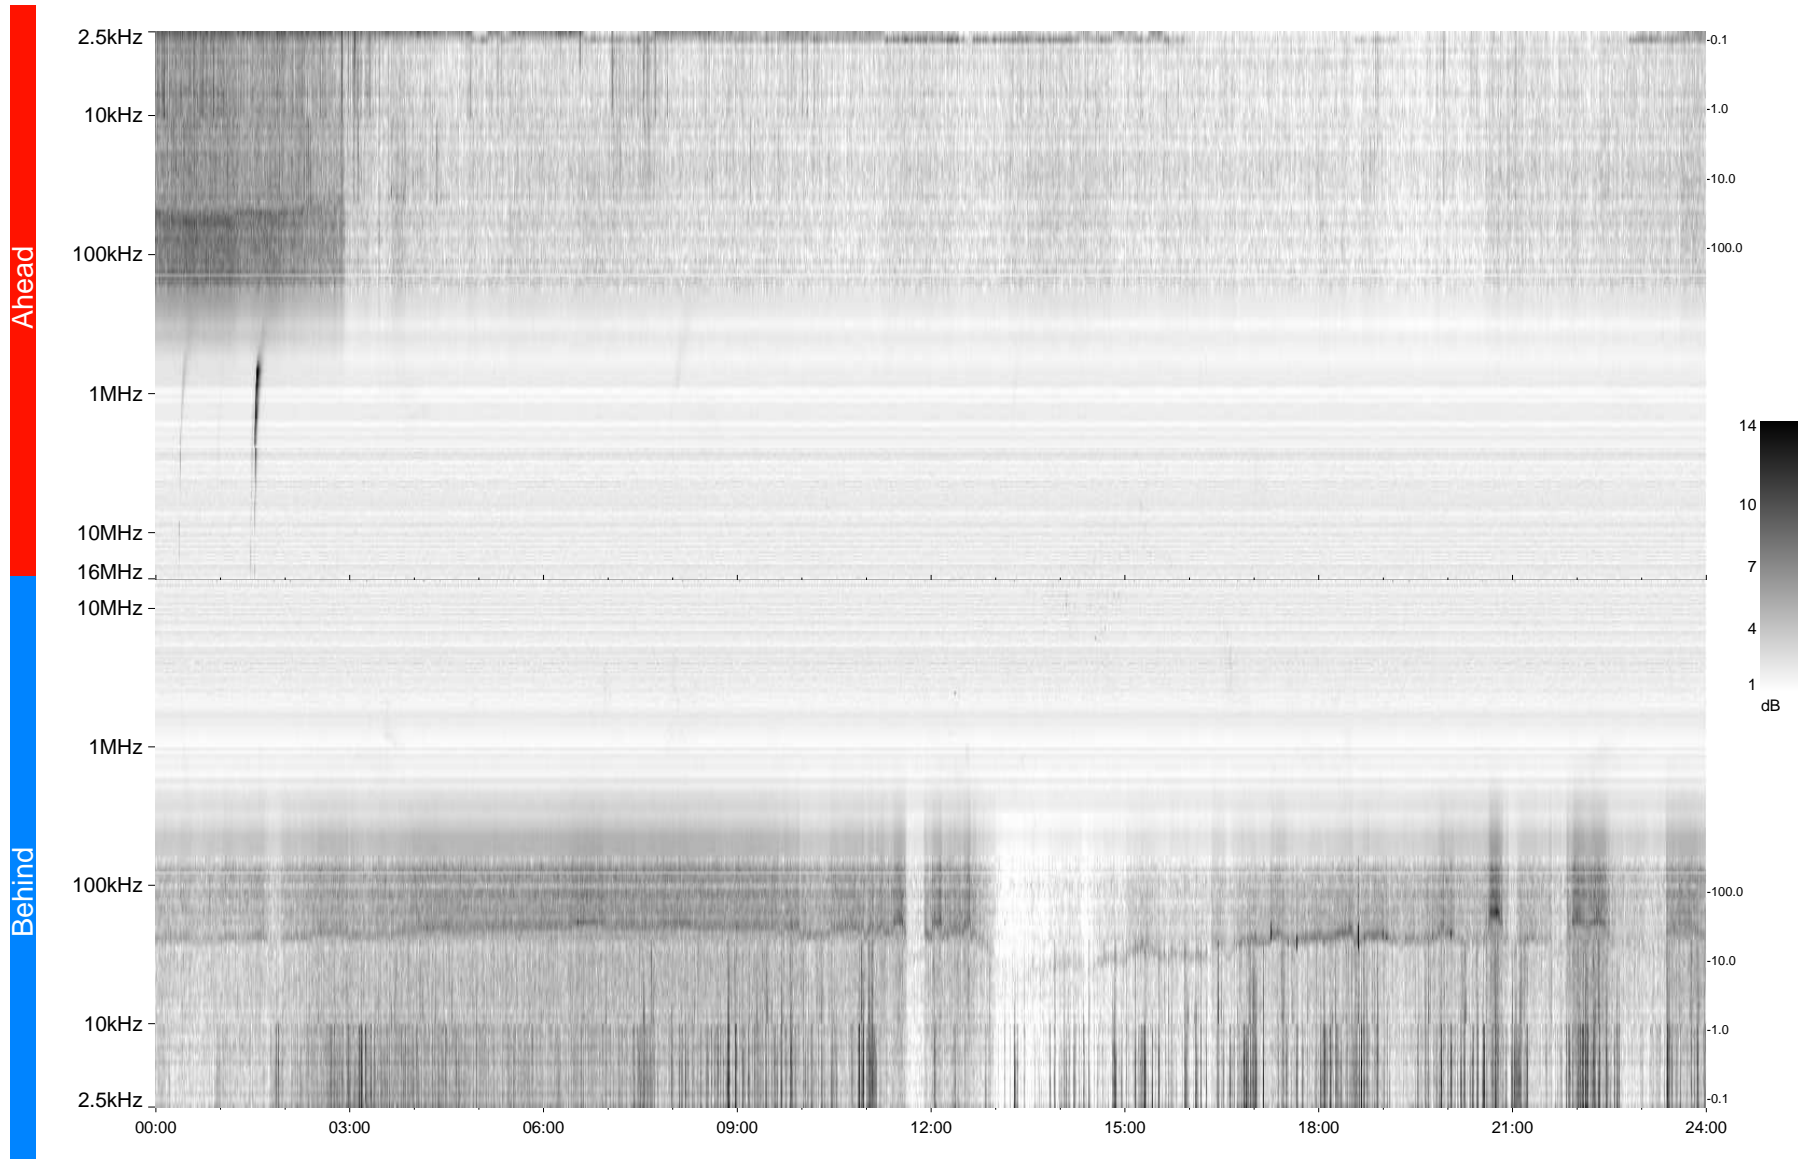

STEREO/WAVES Daily Summary - 27-Nov-2009 (DOY 331)

Ahead source file = swaves_ahead_2009_331_1_04.fin
Ahead PSE Angle = xxx.x

Behind PSE Angle = xxx.x
Behind source file = swaves_behind_2009_331_1_04.fin

Time (UTC)