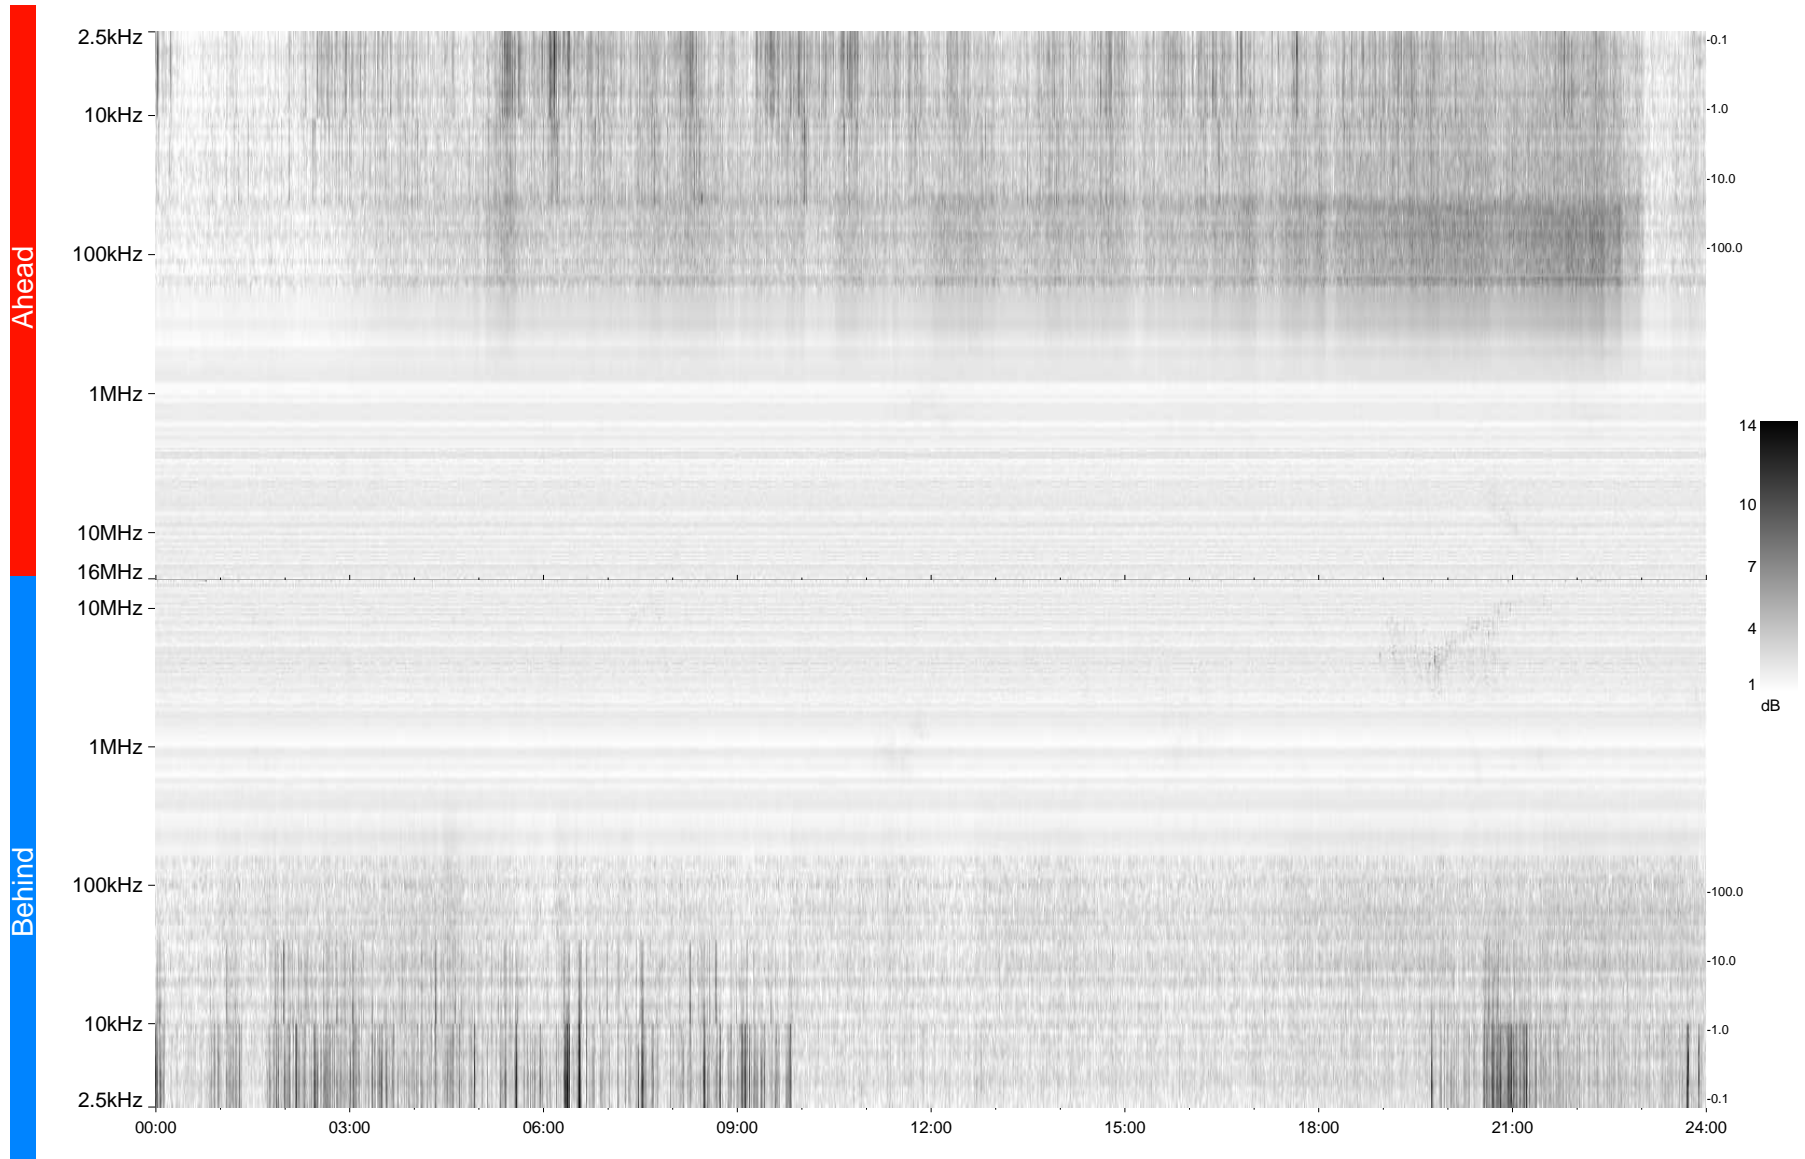

STEREO/WAVES Daily Summary - 25-Nov-2009 (DOY 329)

Ahead source file = swaves_ahead_2009_329_1_04.fin
Ahead PSE Angle = xxx.x

Behind PSE Angle = xxx.x
Behind source file = swaves_behind_2009_329_1_04.fin

Time (UTC)