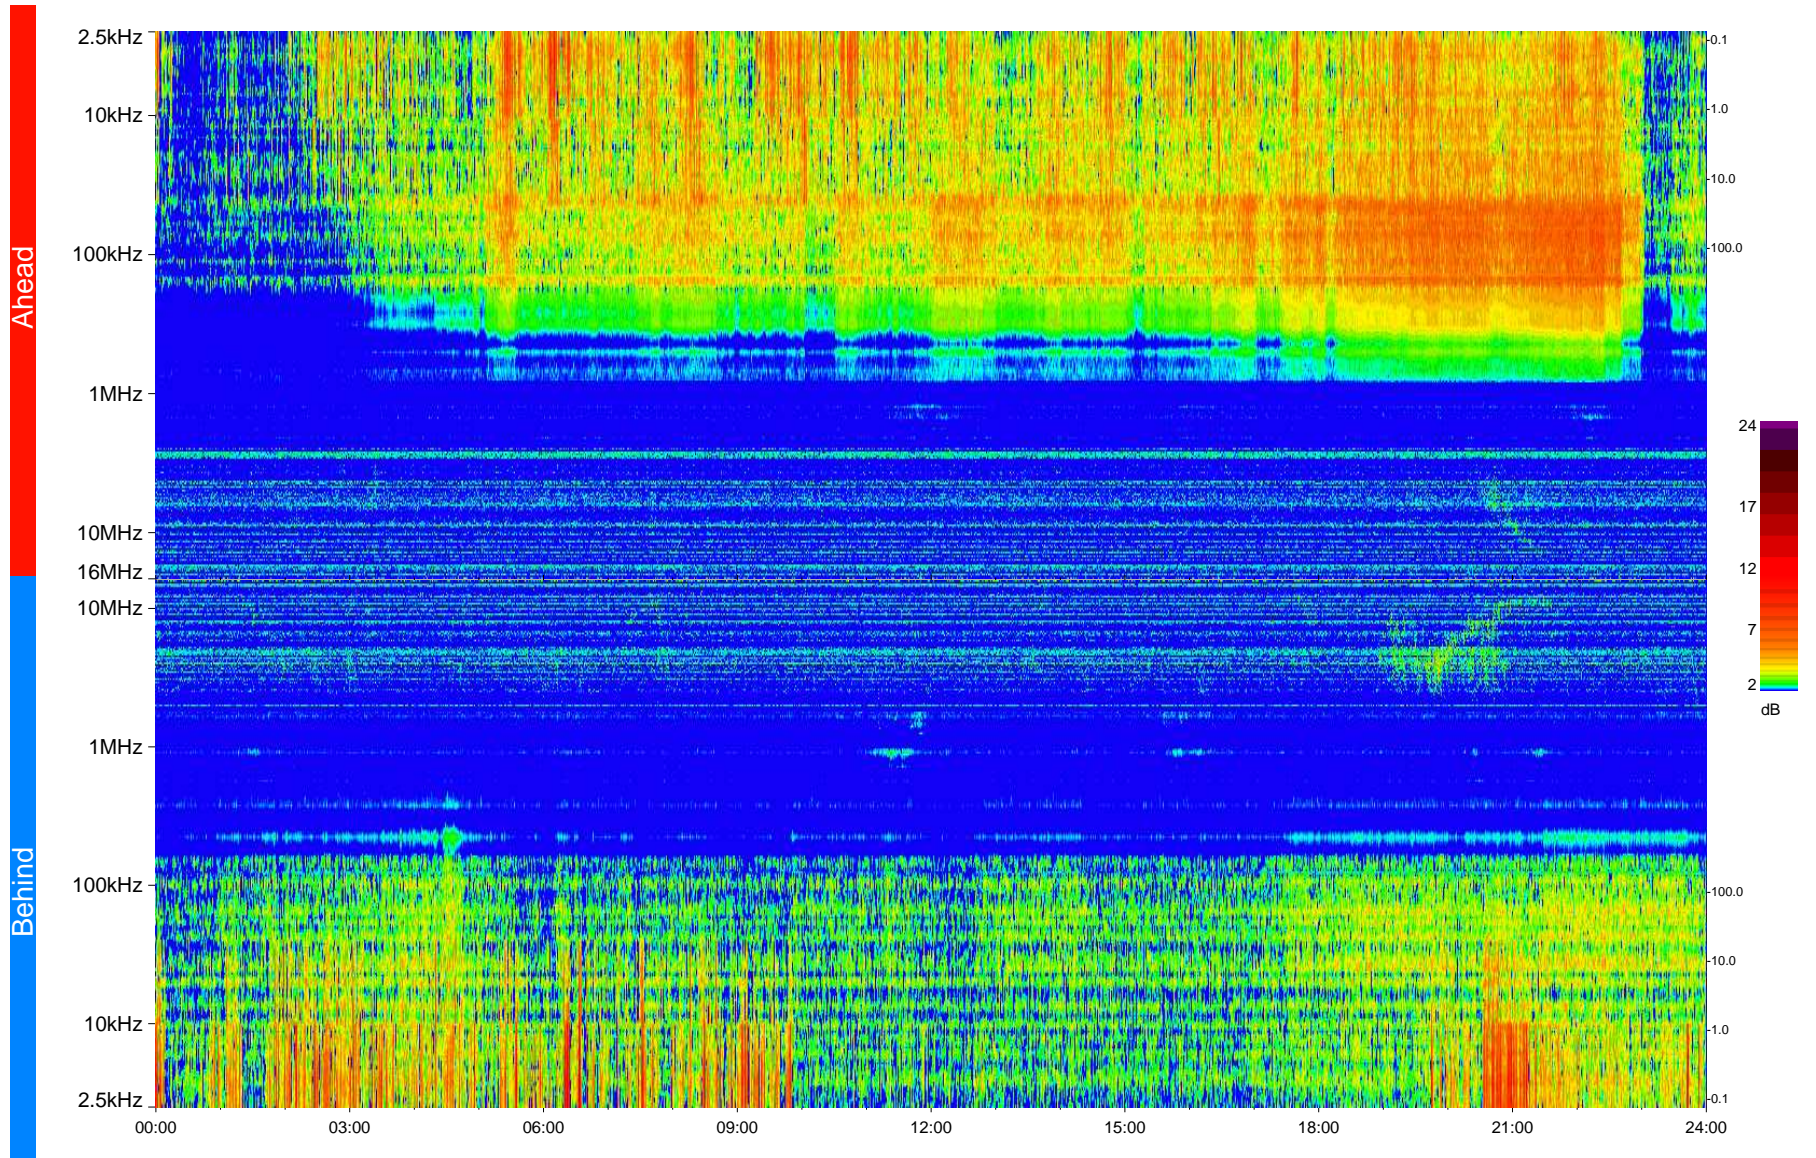

STEREO/WAVES Daily Summary - 25-Nov-2009 (DOY 329)

Ahead source file = swaves_ahead_2009_329_1_04.fin
Ahead PSE Angle = xxx.x

Behind PSE Angle = xxx.x
Behind source file = swaves_behind_2009_329_1_04.fin

Time (UTC)