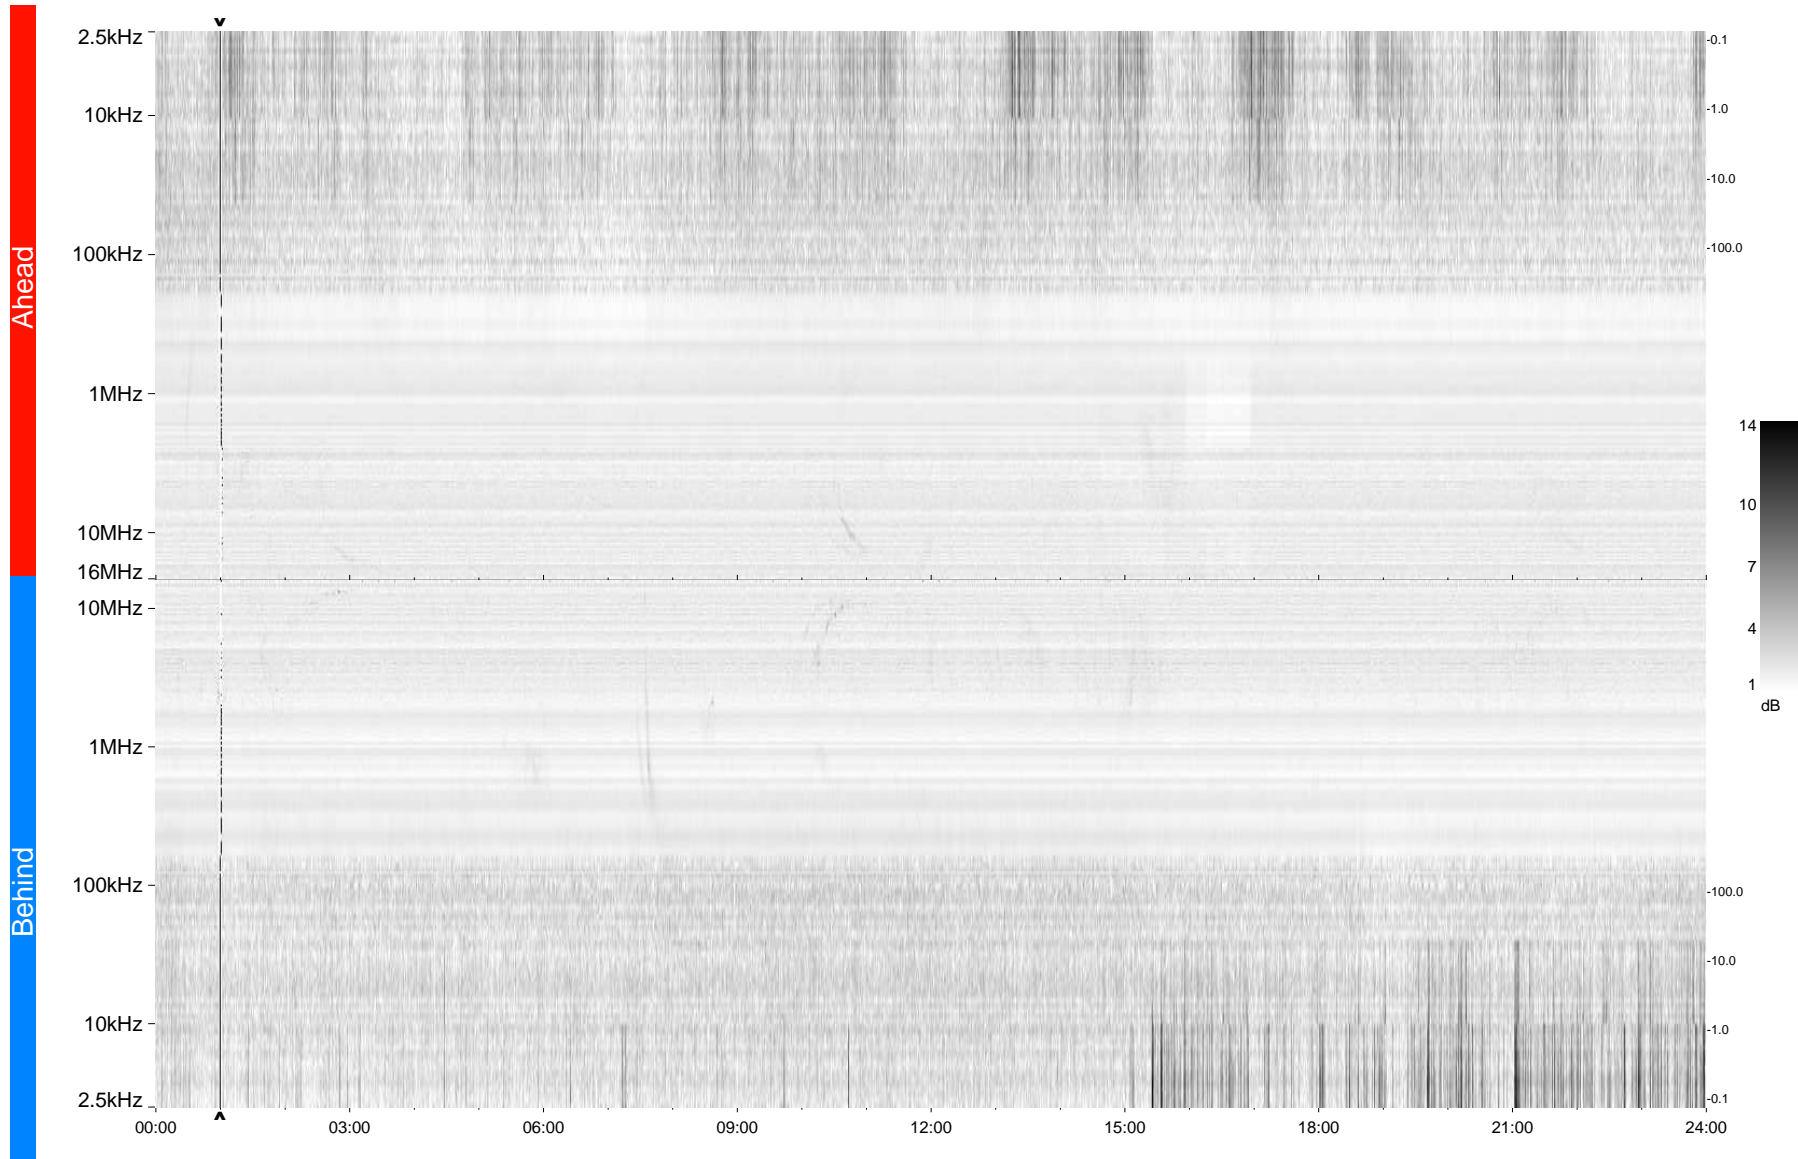

STEREO/WAVES Daily Summary - 24-Nov-2009 (DOY 328)

Ahead source file = swaves_ahead_2009_328_1_04.fin
Ahead PSE Angle = xxx.x

Behind PSE Angle = xxx.x
Behind source file = swaves_behind_2009_328_1_04.fin

Time (UTC)