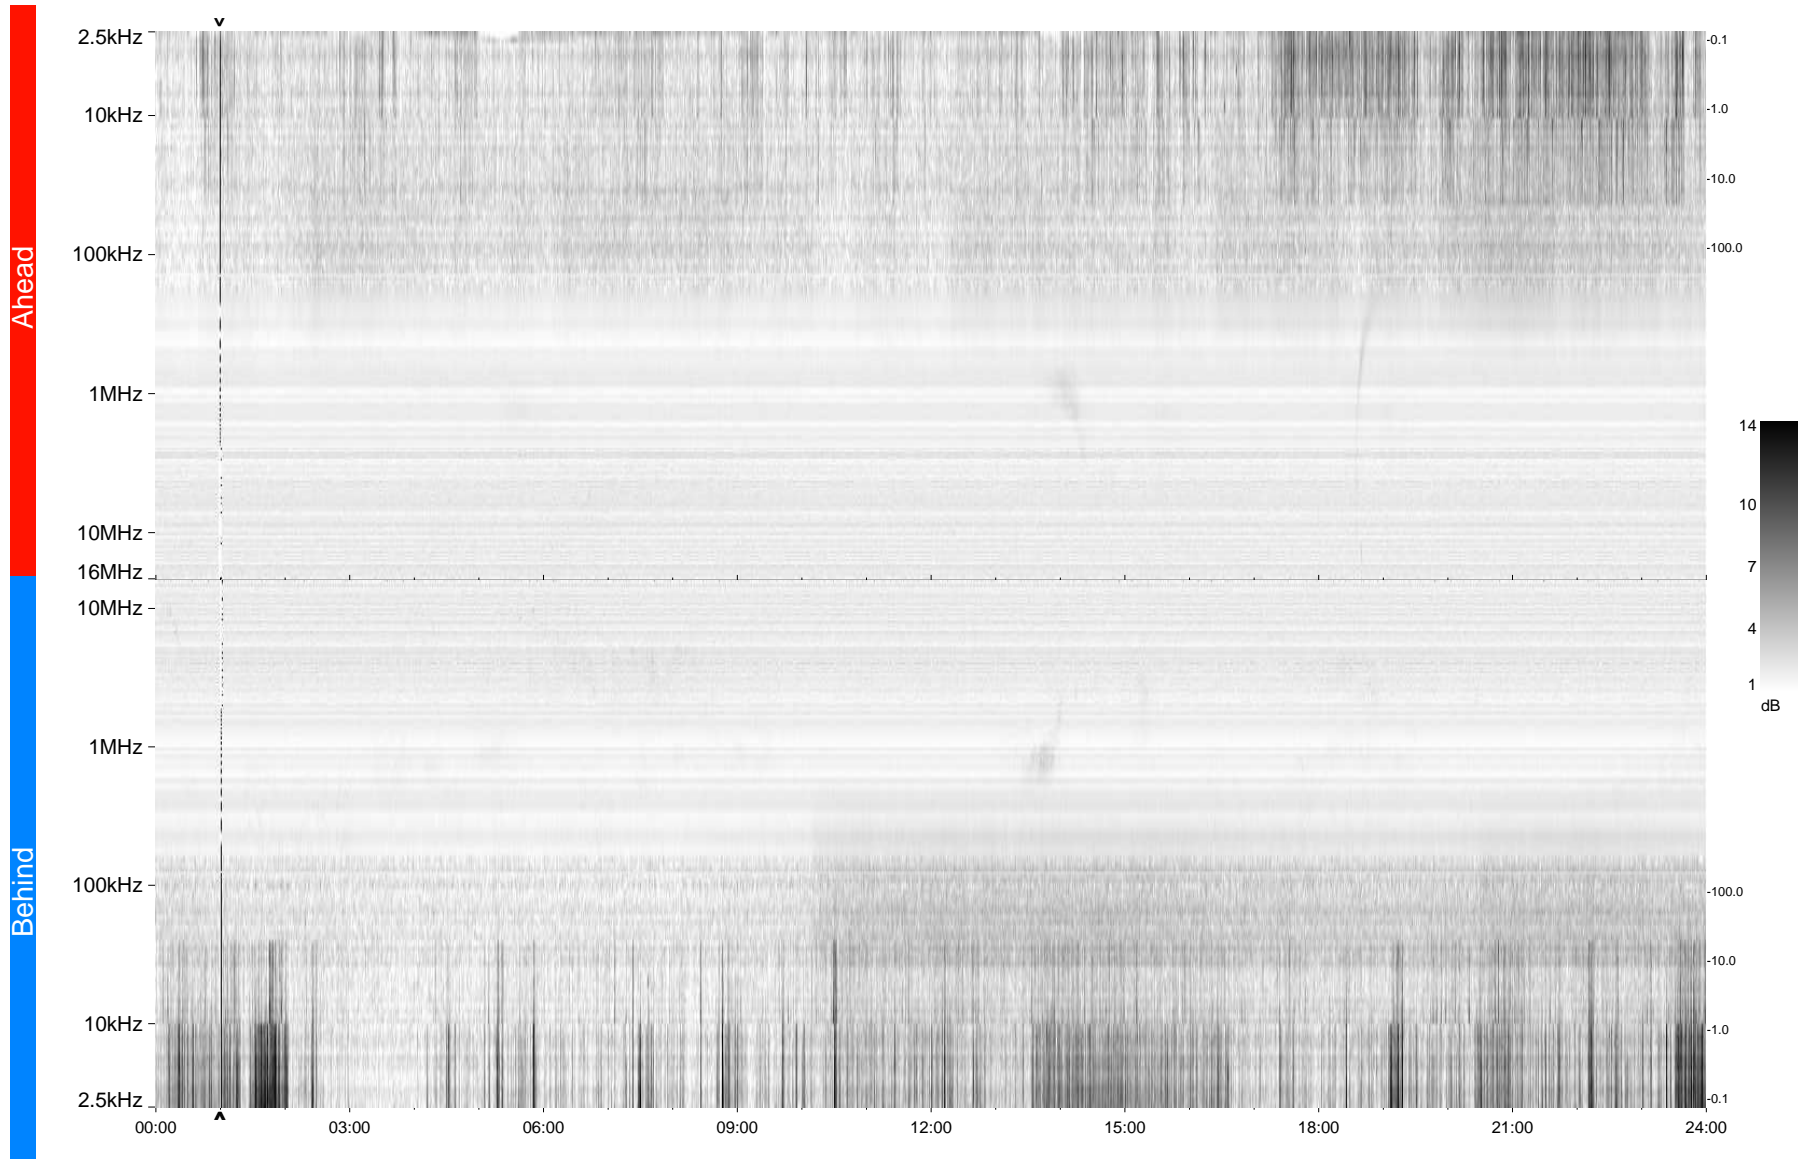

STEREO/WAVES Daily Summary - 22-Nov-2009 (DOY 326)

Ahead source file = swaves_ahead_2009_326_1_04.fin
Ahead PSE Angle = xxx.x

Behind PSE Angle = xxx.x
Behind source file = swaves_behind_2009_326_1_04.fin

Time (UTC)