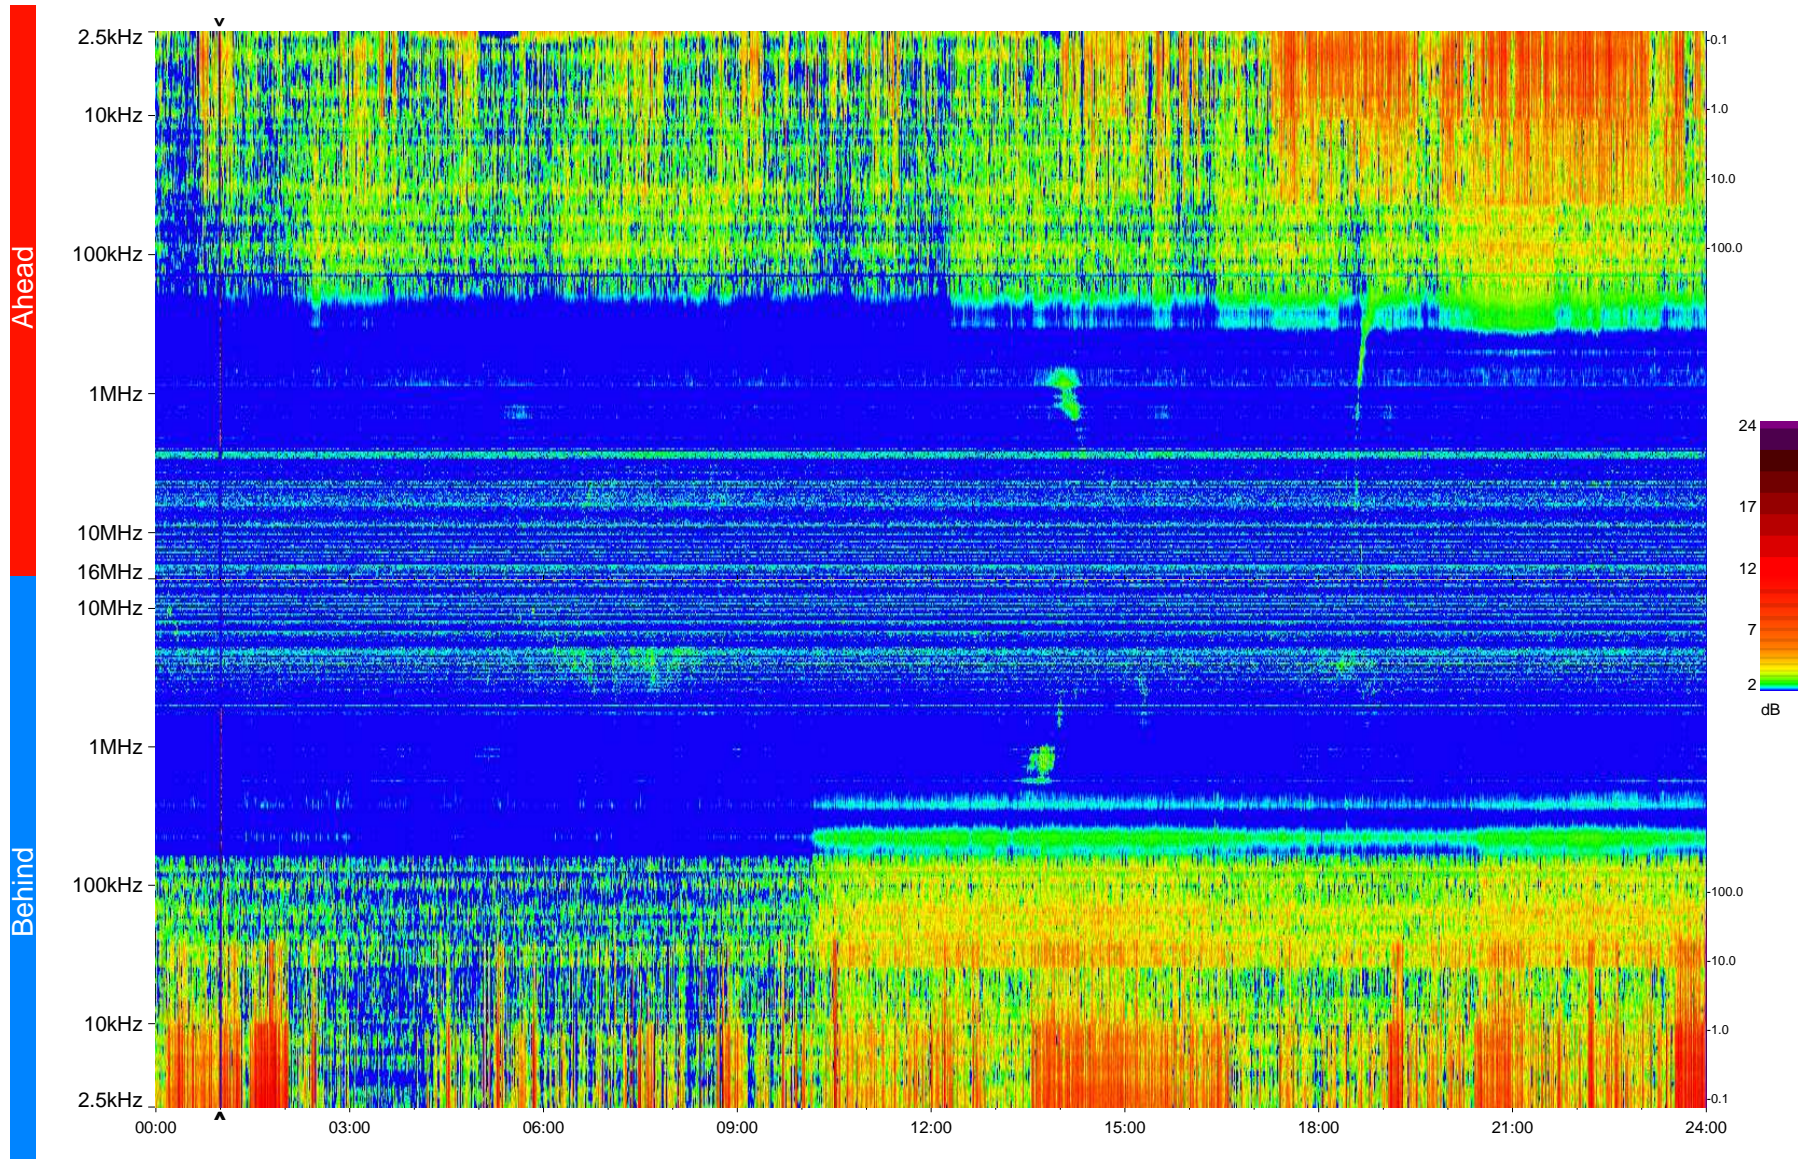

# STEREO/WAVES Daily Summary - 22-Nov-2009 (DOY 326)

Ahead source file = swaves\_ahead\_2009\_326\_1\_04.fin  
Ahead PSE Angle = xxx.x

Behind PSE Angle = xxx.x  
Behind source file = swaves\_behind\_2009\_326\_1\_04.fin

Time (UTC)