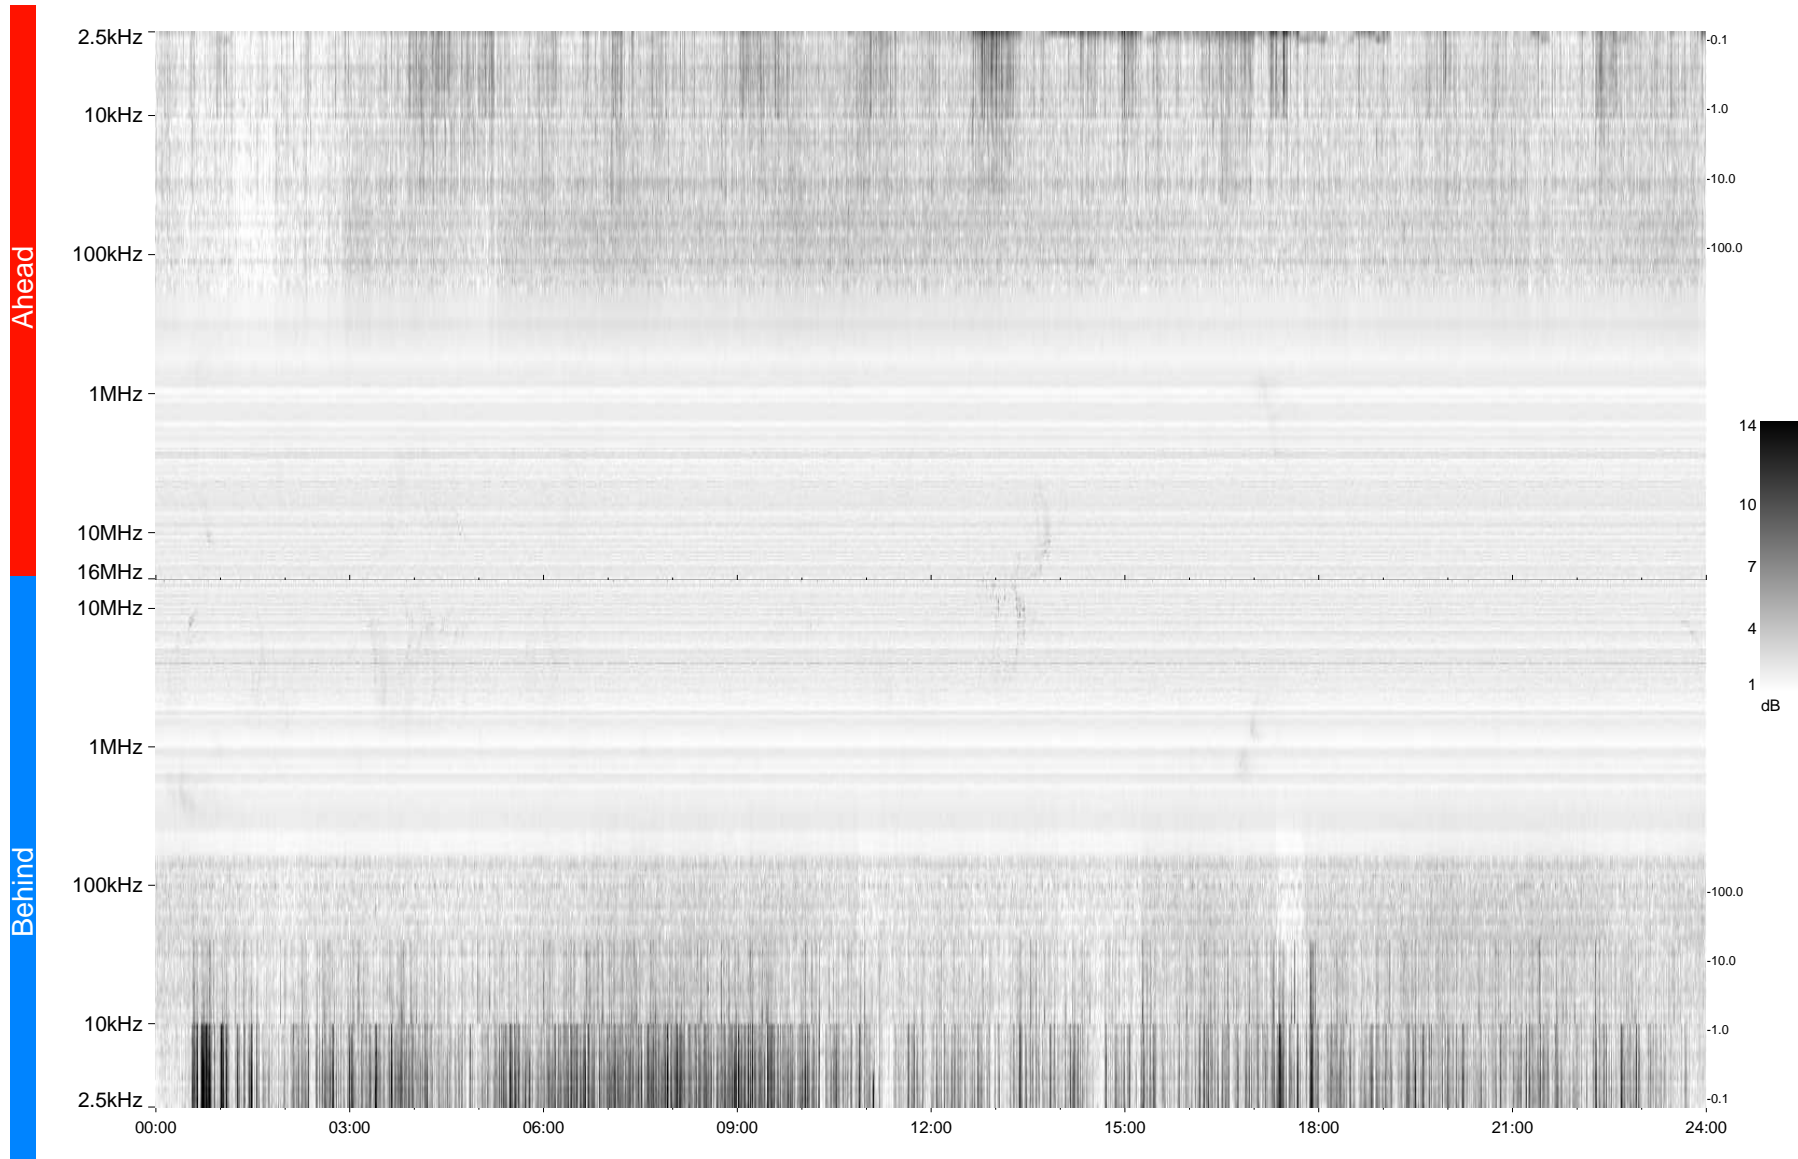

STEREO/WAVES Daily Summary - 19-Nov-2009 (DOY 323)

Ahead source file = swaves_ahead_2009_323_1_04.fin
Ahead PSE Angle = xxx.x

Behind PSE Angle = xxx.x
Behind source file = swaves_behind_2009_323_1_04.fin

Time (UTC)