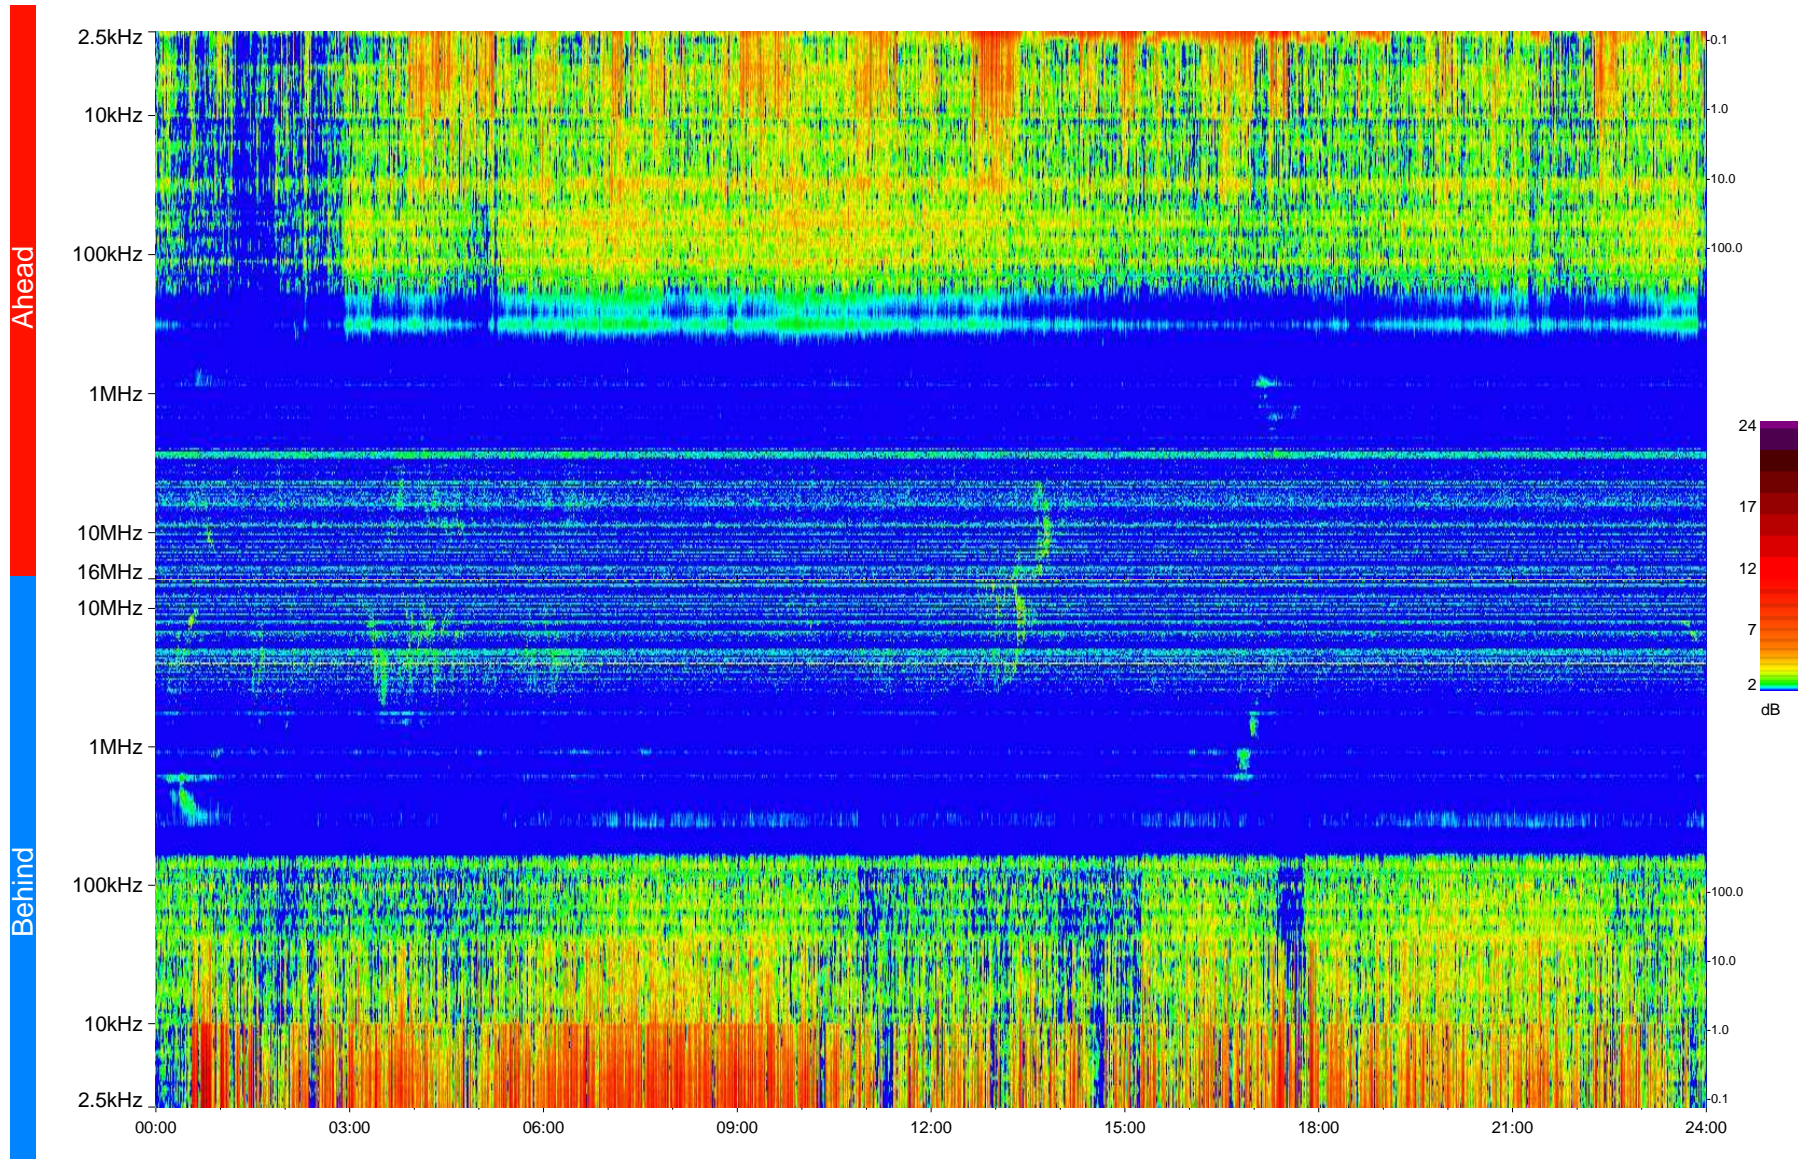

STEREO/WAVES Daily Summary - 19-Nov-2009 (DOY 323)

Ahead source file = swaves_ahead_2009_323_1_04.fin
Ahead PSE Angle = xxx.x

Behind PSE Angle = xxx.x
Behind source file = swaves_behind_2009_323_1_04.fin

Time (UTC)