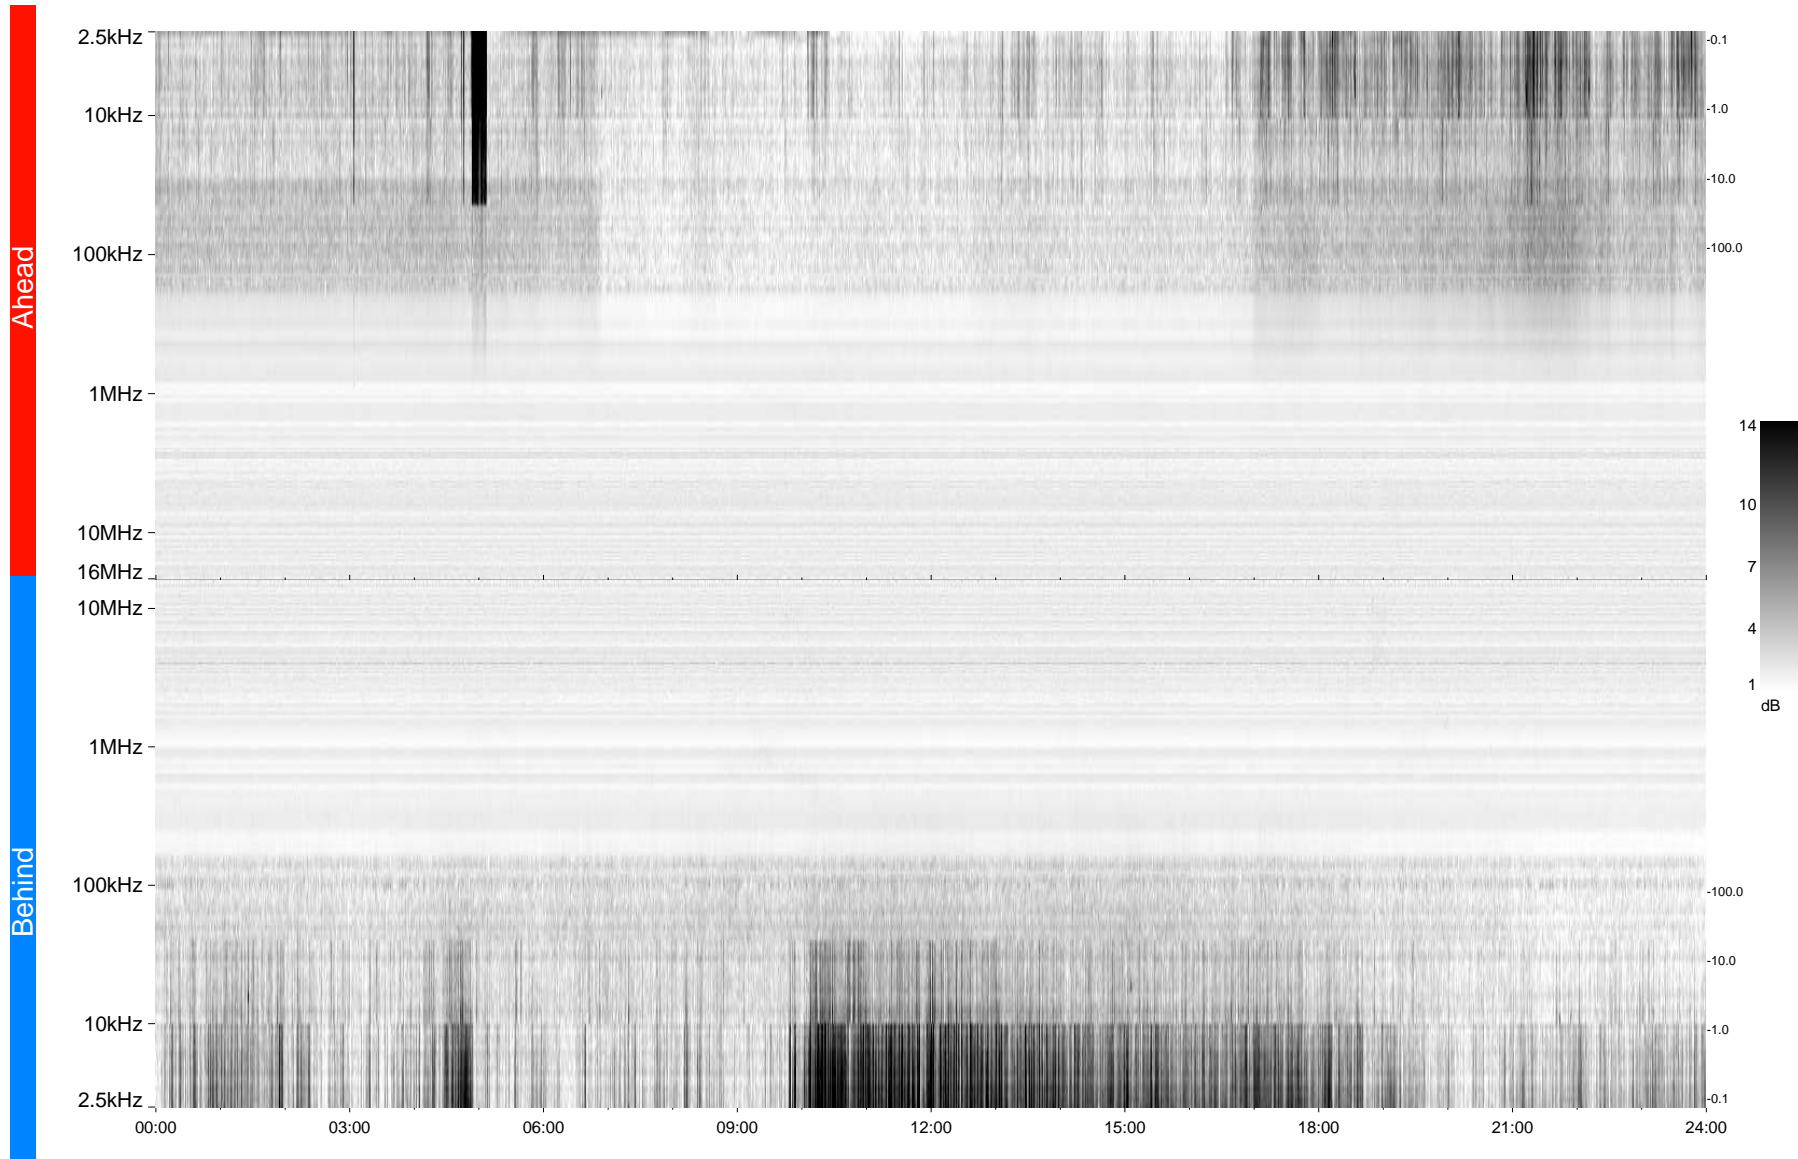

STEREO/WAVES Daily Summary - 17-Nov-2009 (DOY 321)

Ahead source file = swaves_ahead_2009_321_1_04.fin
Ahead PSE Angle = xxx.x

Behind PSE Angle = xxx.x
Behind source file = swaves_behind_2009_321_1_04.fin

Time (UTC)