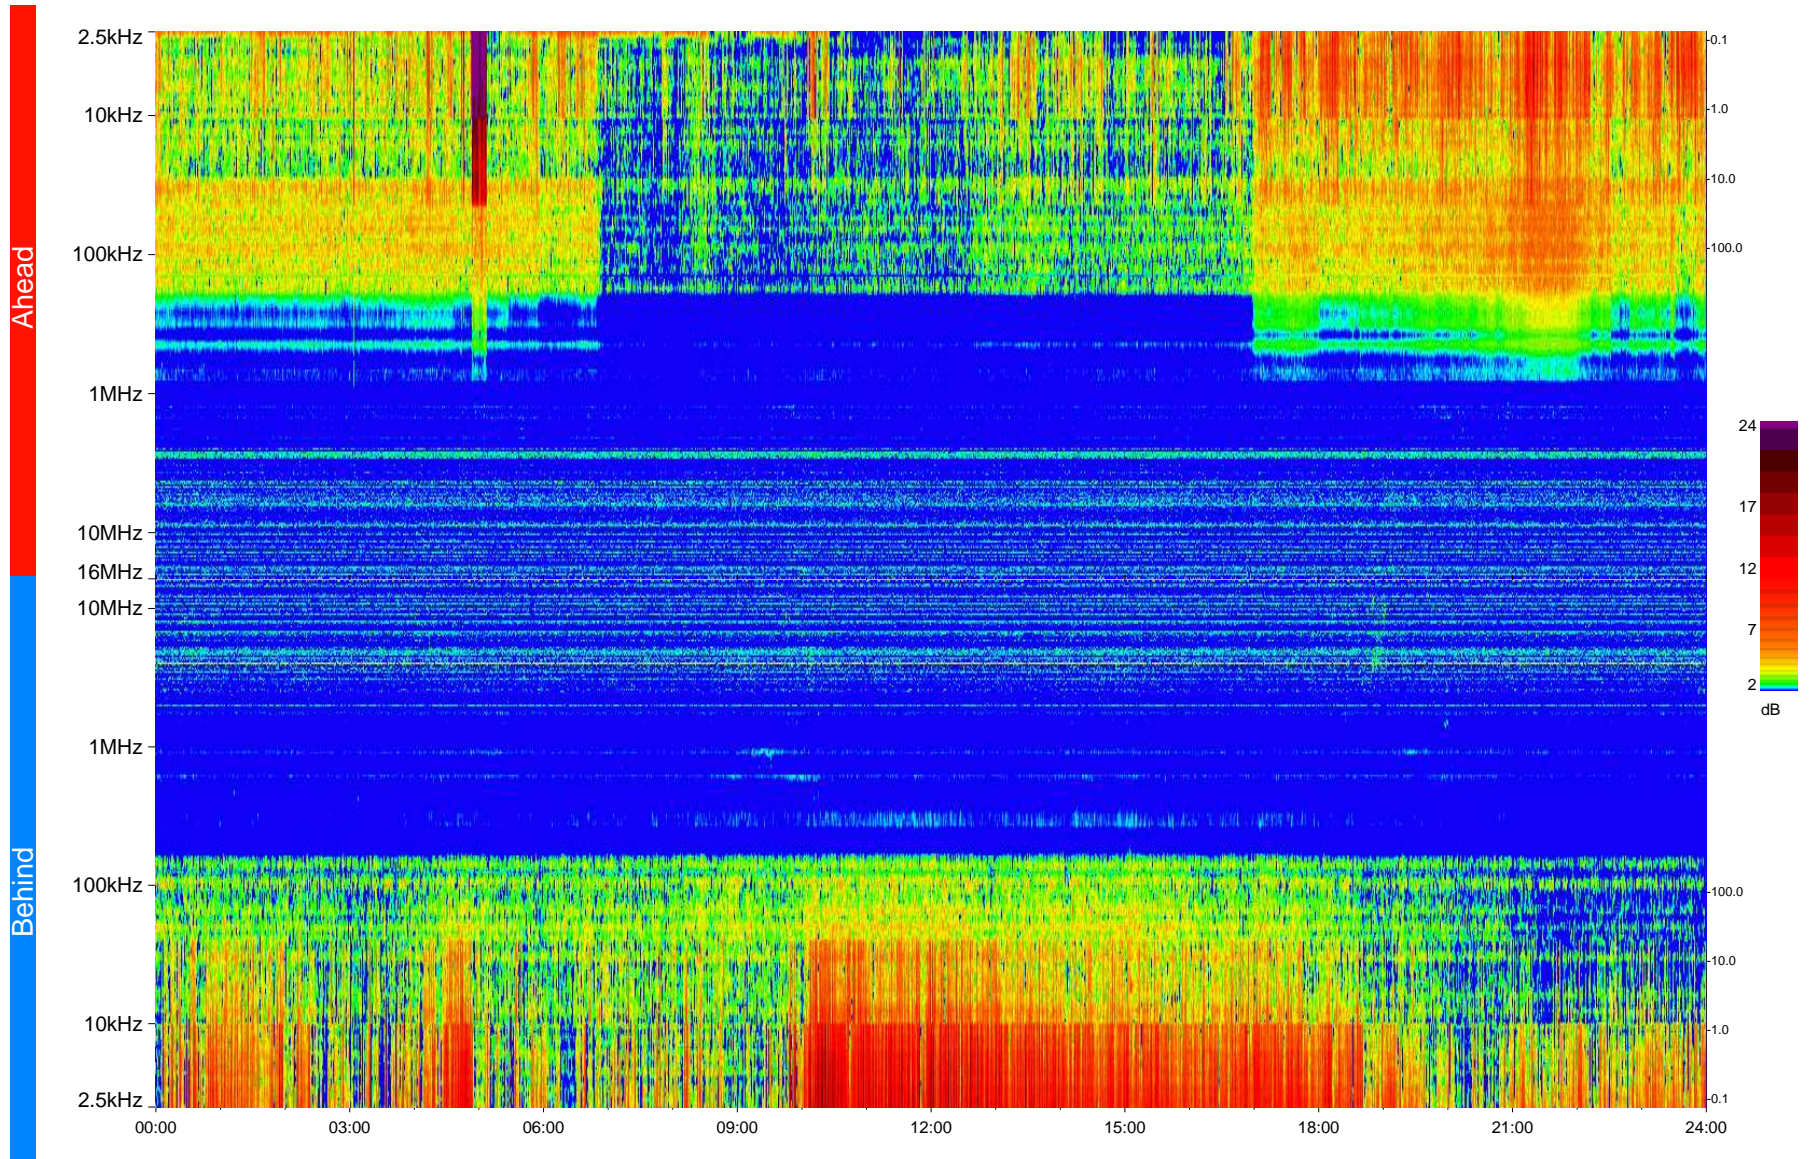

# STEREO/WAVES Daily Summary - 17-Nov-2009 (DOY 321)

Ahead source file = swaves\_ahead\_2009\_321\_1\_04.fin  
Ahead PSE Angle = xxx.x

Behind PSE Angle = xxx.x  
Behind source file = swaves\_behind\_2009\_321\_1\_04.fin

Time (UTC)