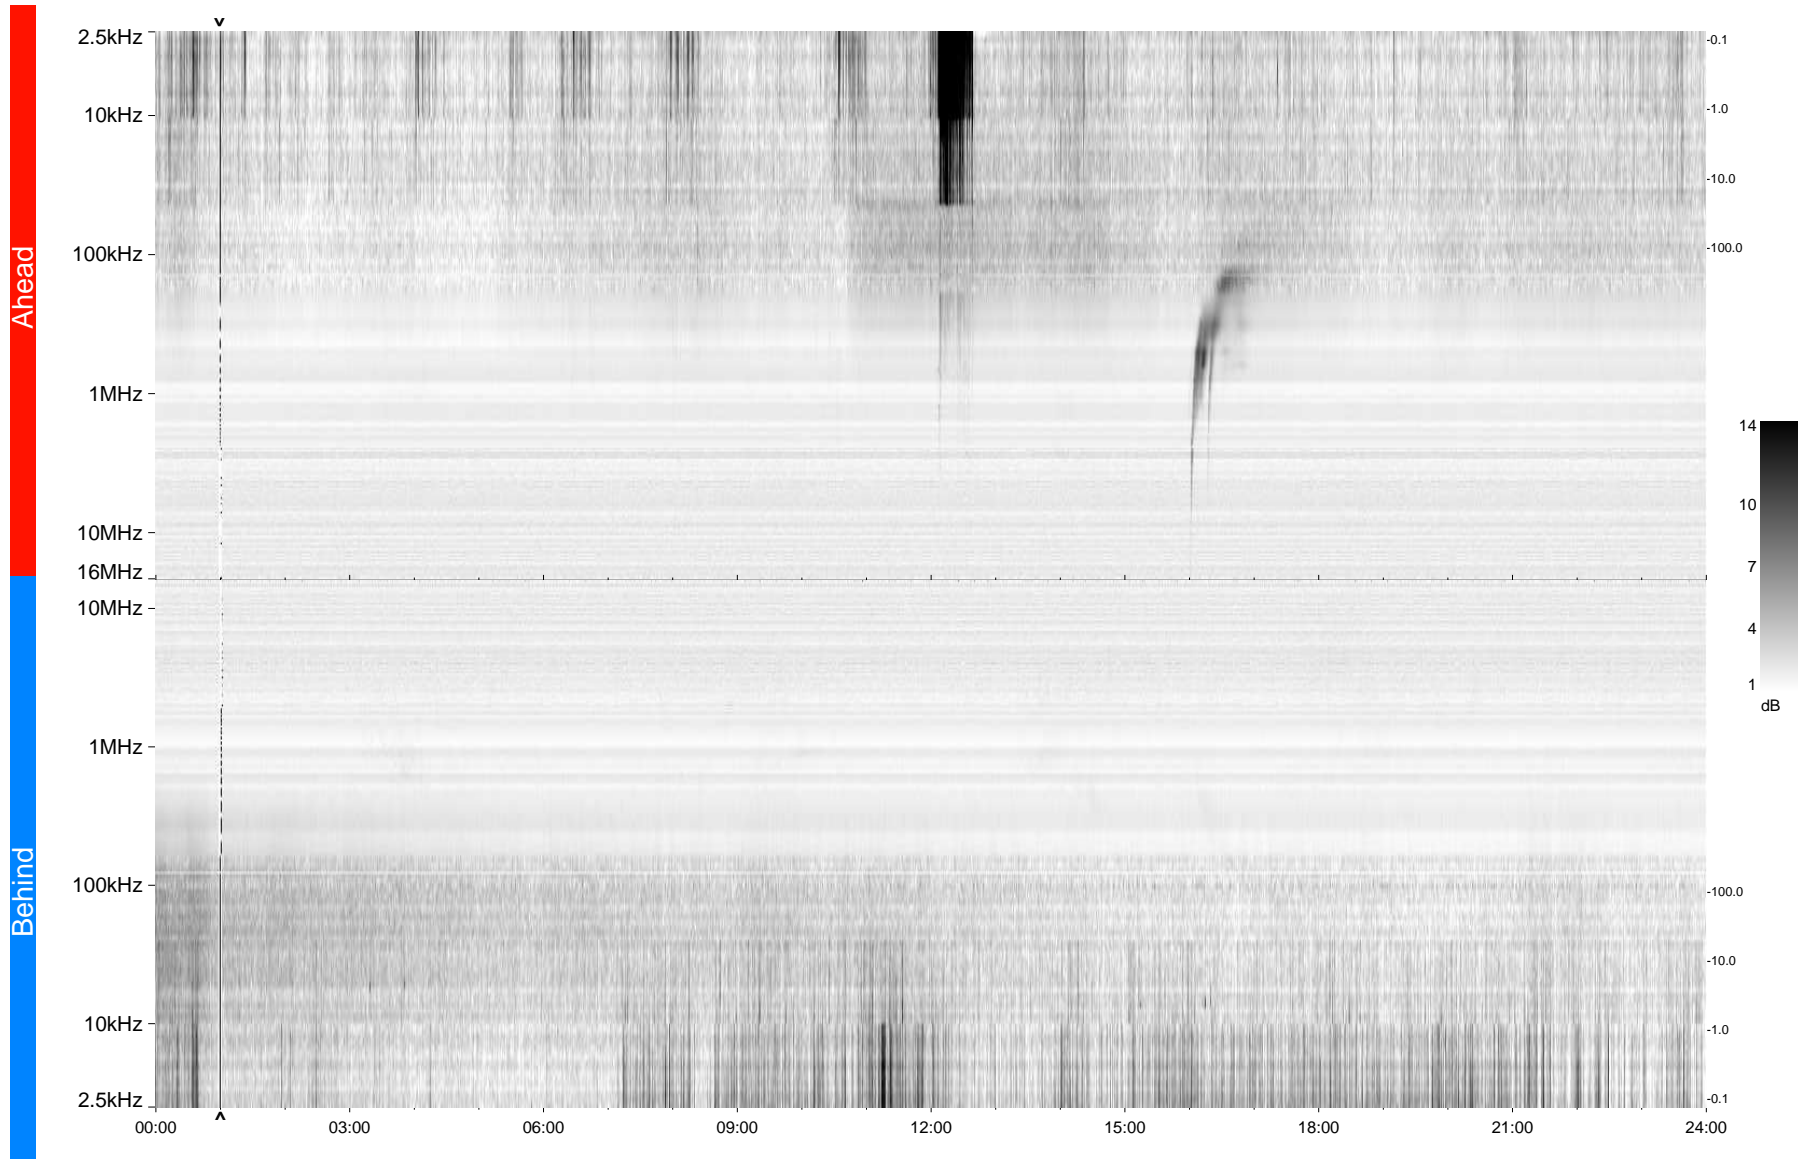

STEREO/WAVES Daily Summary - 16-Nov-2009 (DOY 320)

Ahead source file = swaves_ahead_2009_320_1_04.fin
Ahead PSE Angle = xxx.x

Behind PSE Angle = xxx.x
Behind source file = swaves_behind_2009_320_1_04.fin

Time (UTC)