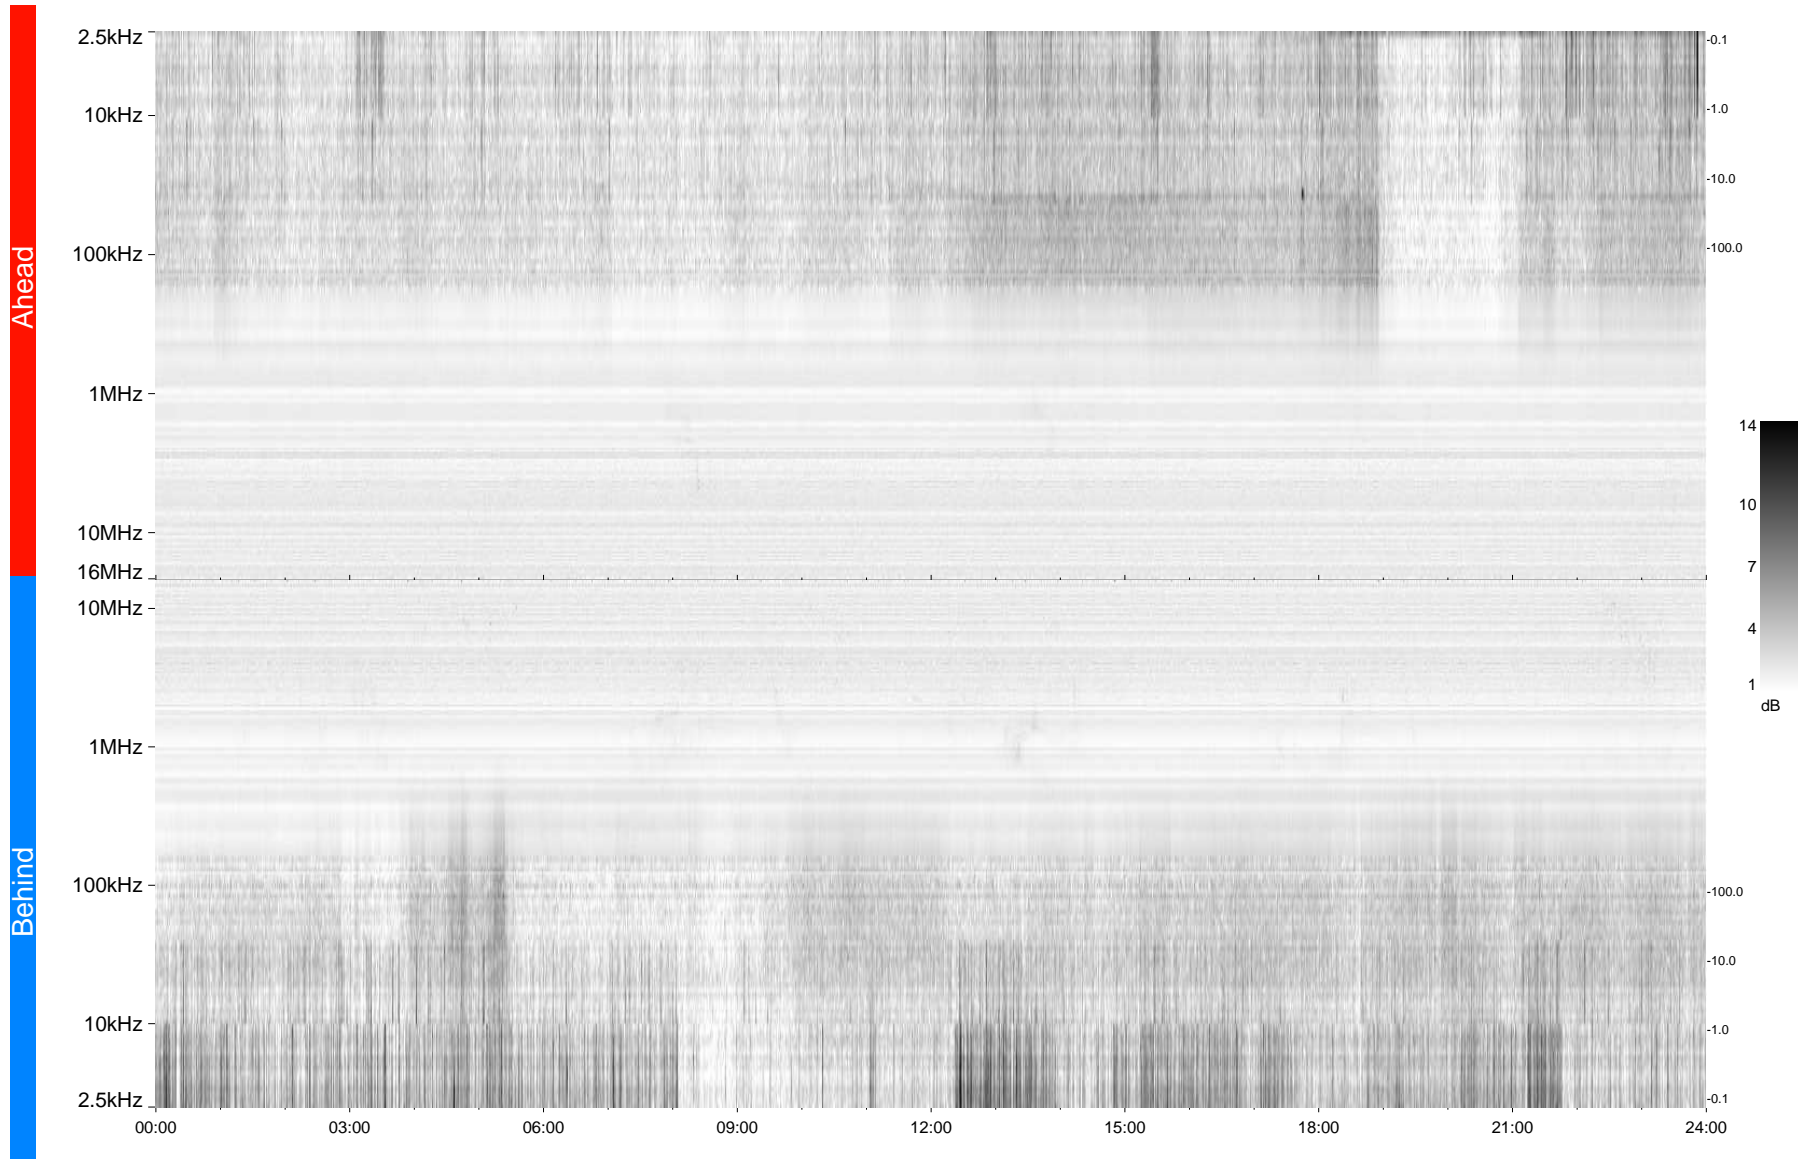

STEREO/WAVES Daily Summary - 15-Nov-2009 (DOY 319)

Ahead source file = swaves_ahead_2009_319_1_04.fin
Ahead PSE Angle = xxx.x

Behind PSE Angle = xxx.x
Behind source file = swaves_behind_2009_319_1_04.fin

Time (UTC)