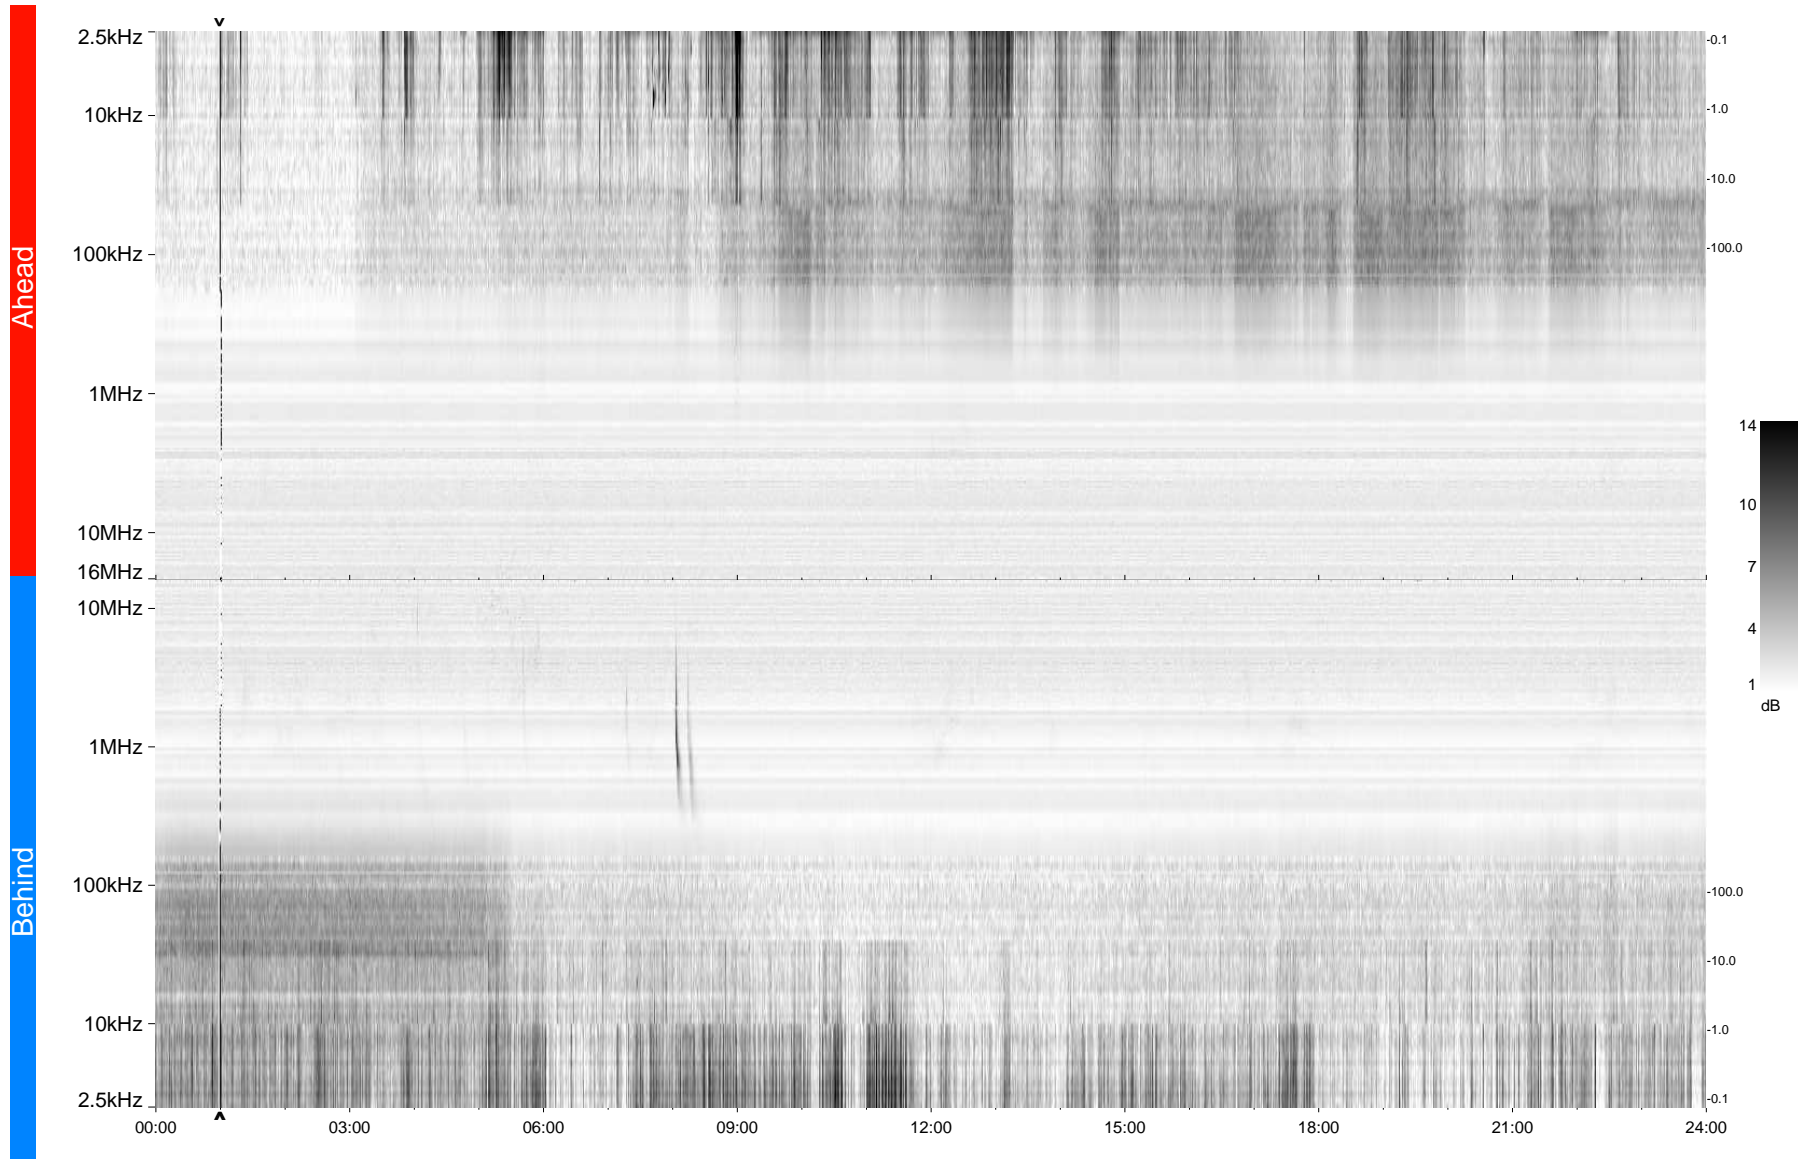

STEREO/WAVES Daily Summary - 14-Nov-2009 (DOY 318)

Ahead source file = swaves_ahead_2009_318_1_04.fin
Ahead PSE Angle = xxx.x

Behind PSE Angle = xxx.x
Behind source file = swaves_behind_2009_318_1_04.fin

Time (UTC)