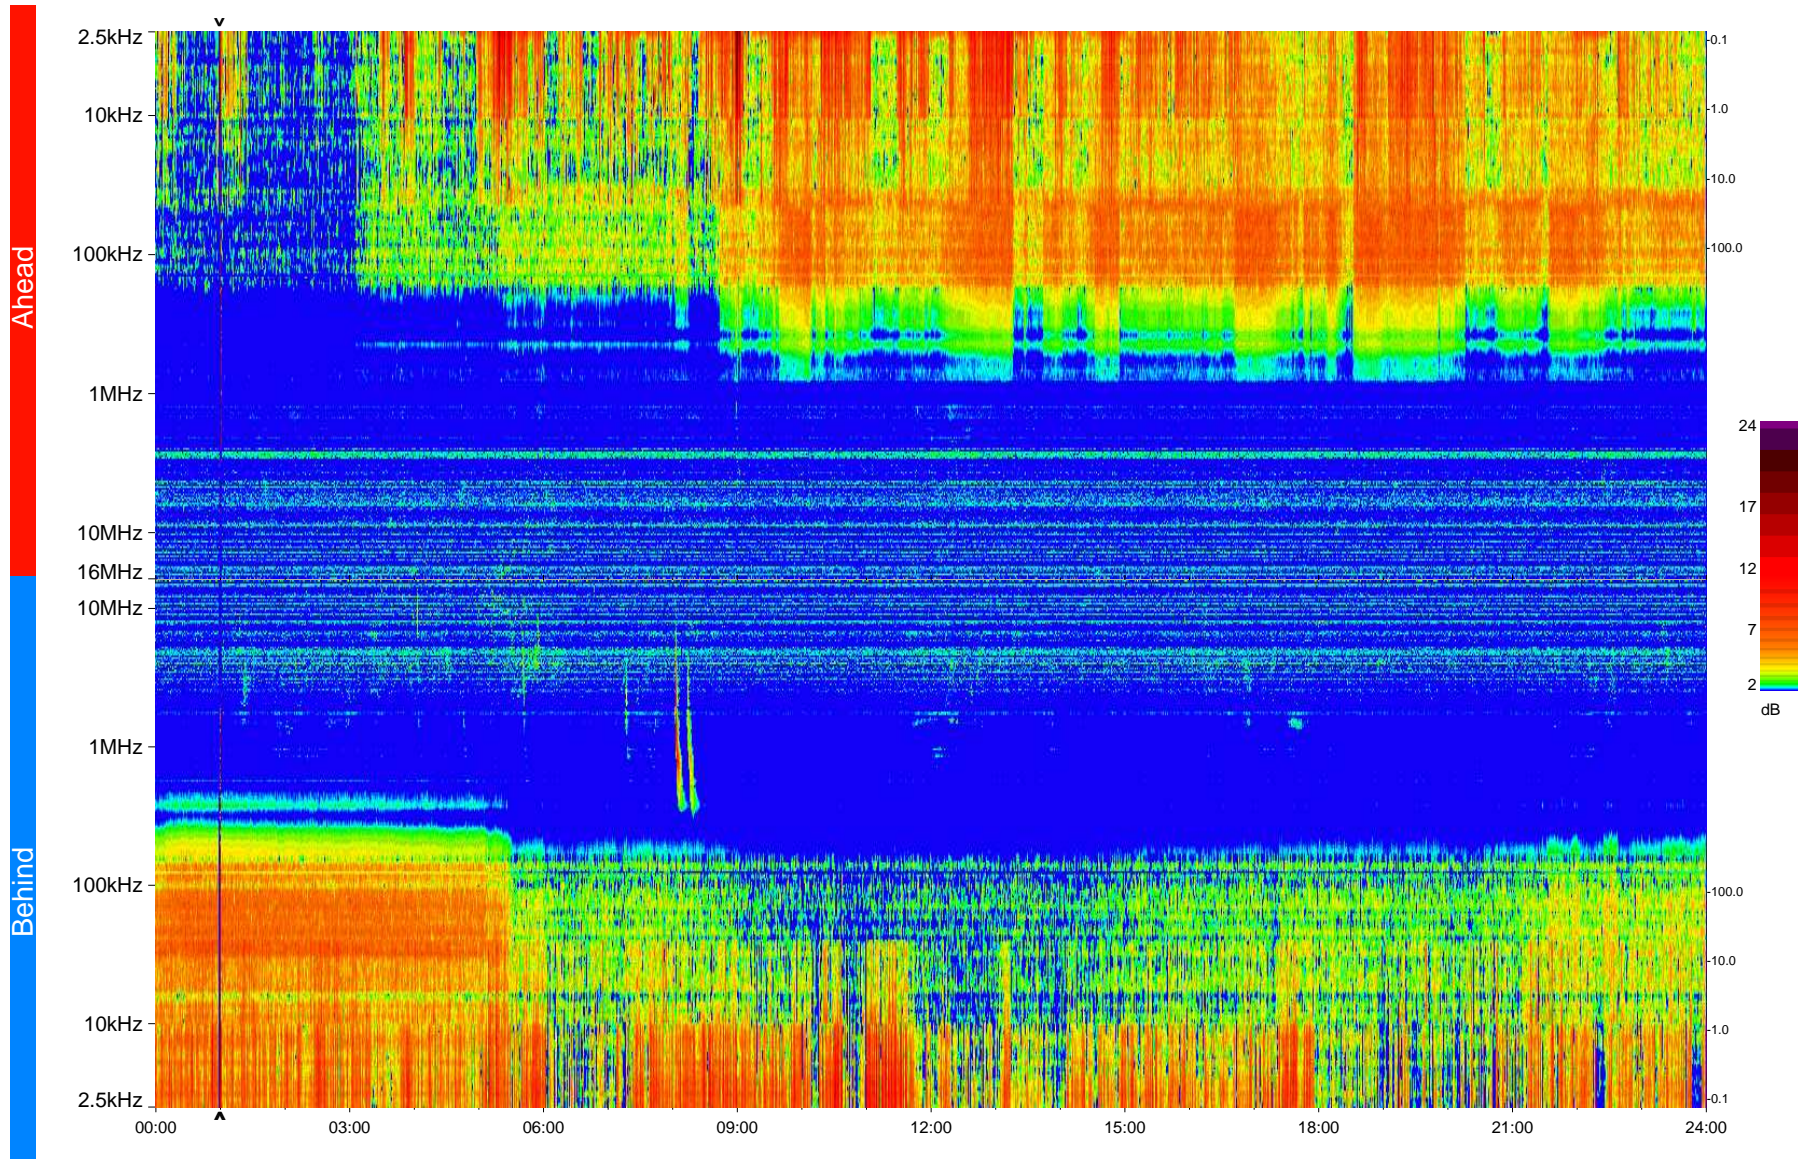

STEREO/WAVES Daily Summary - 14-Nov-2009 (DOY 318)

Ahead source file = swaves_ahead_2009_318_1_04.fin
Ahead PSE Angle = xxx.x

Behind PSE Angle = xxx.x
Behind source file = swaves_behind_2009_318_1_04.fin

Time (UTC)