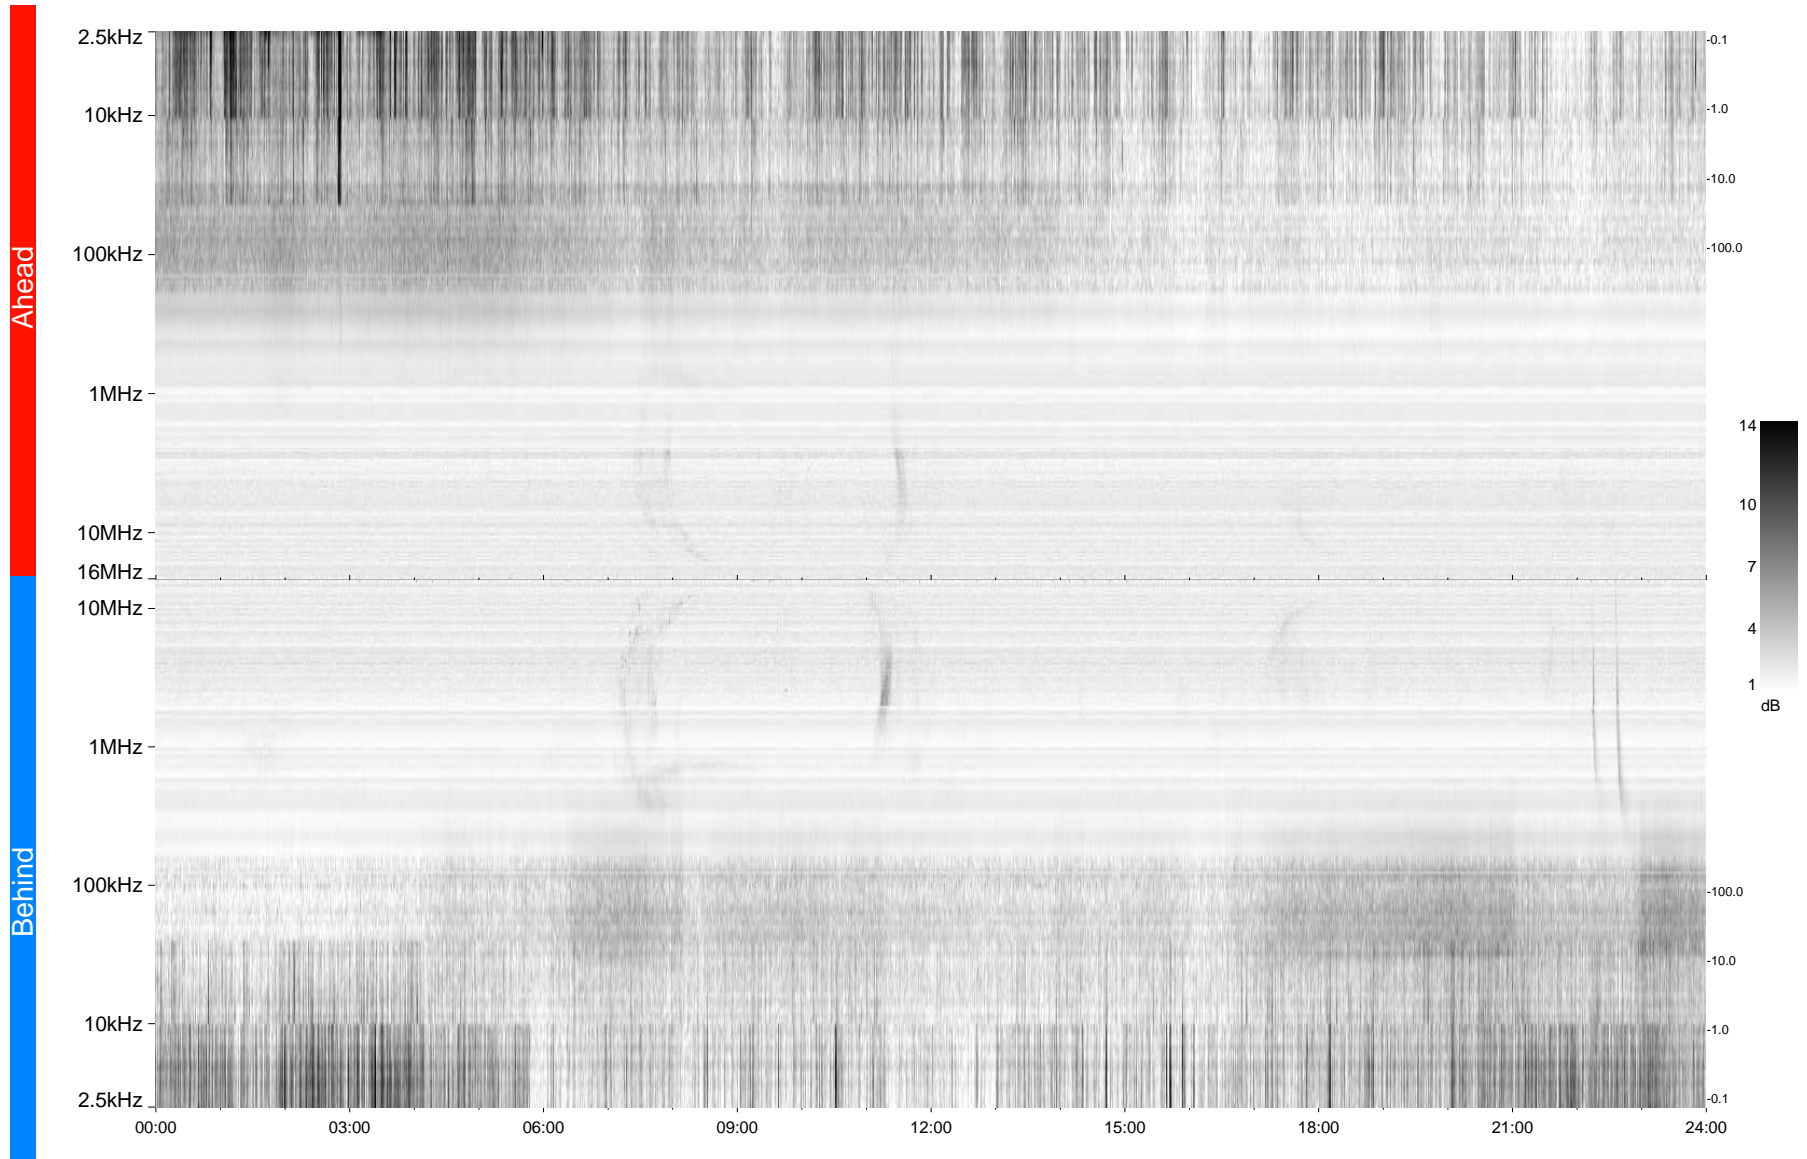

STEREO/WAVES Daily Summary - 13-Nov-2009 (DOY 317)

Ahead source file = swaves_ahead_2009_317_1_04.fin
Ahead PSE Angle = xxx.x

Behind PSE Angle = xxx.x
Behind source file = swaves_behind_2009_317_1_04.fin

Time (UTC)