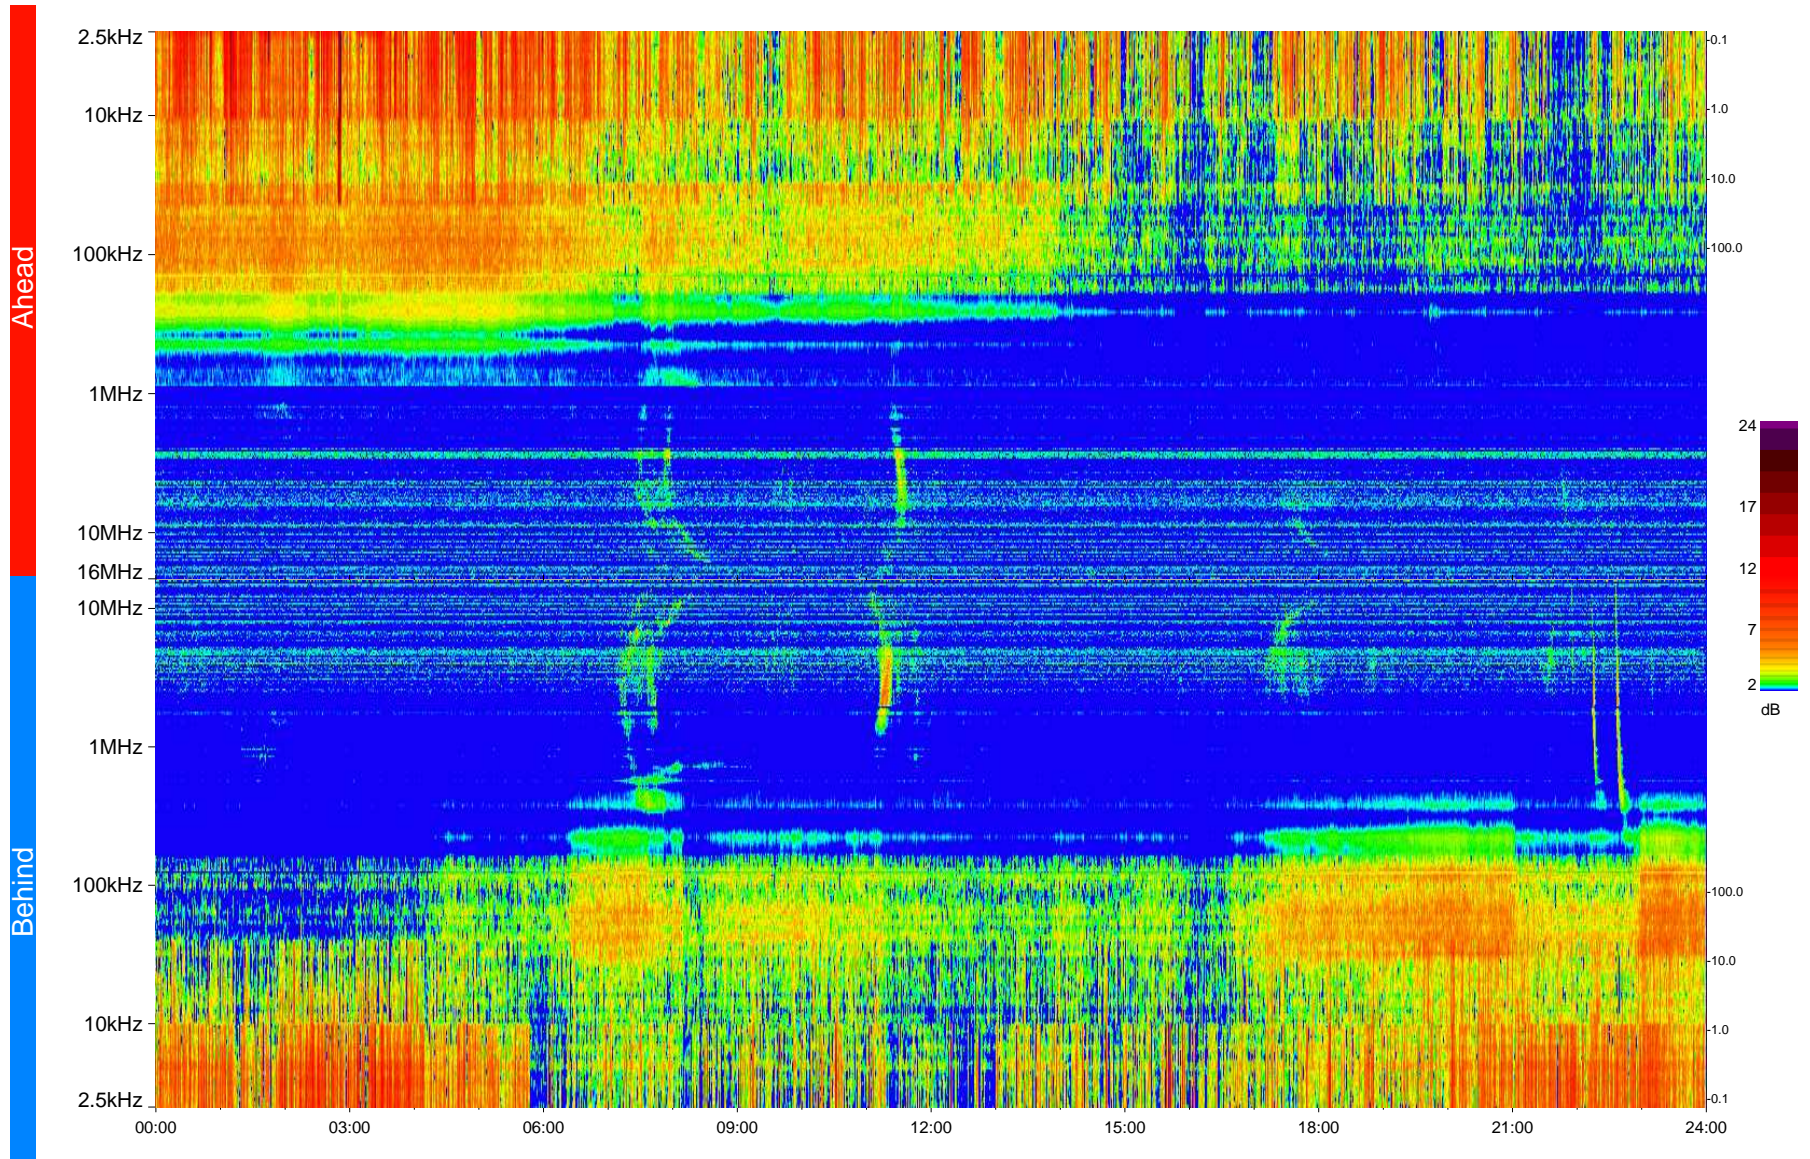

# STEREO/WAVES Daily Summary - 13-Nov-2009 (DOY 317)

Ahead source file = swaves\_ahead\_2009\_317\_1\_04.fin  
Ahead PSE Angle = xxx.x

Behind PSE Angle = xxx.x  
Behind source file = swaves\_behind\_2009\_317\_1\_04.fin

Time (UTC)