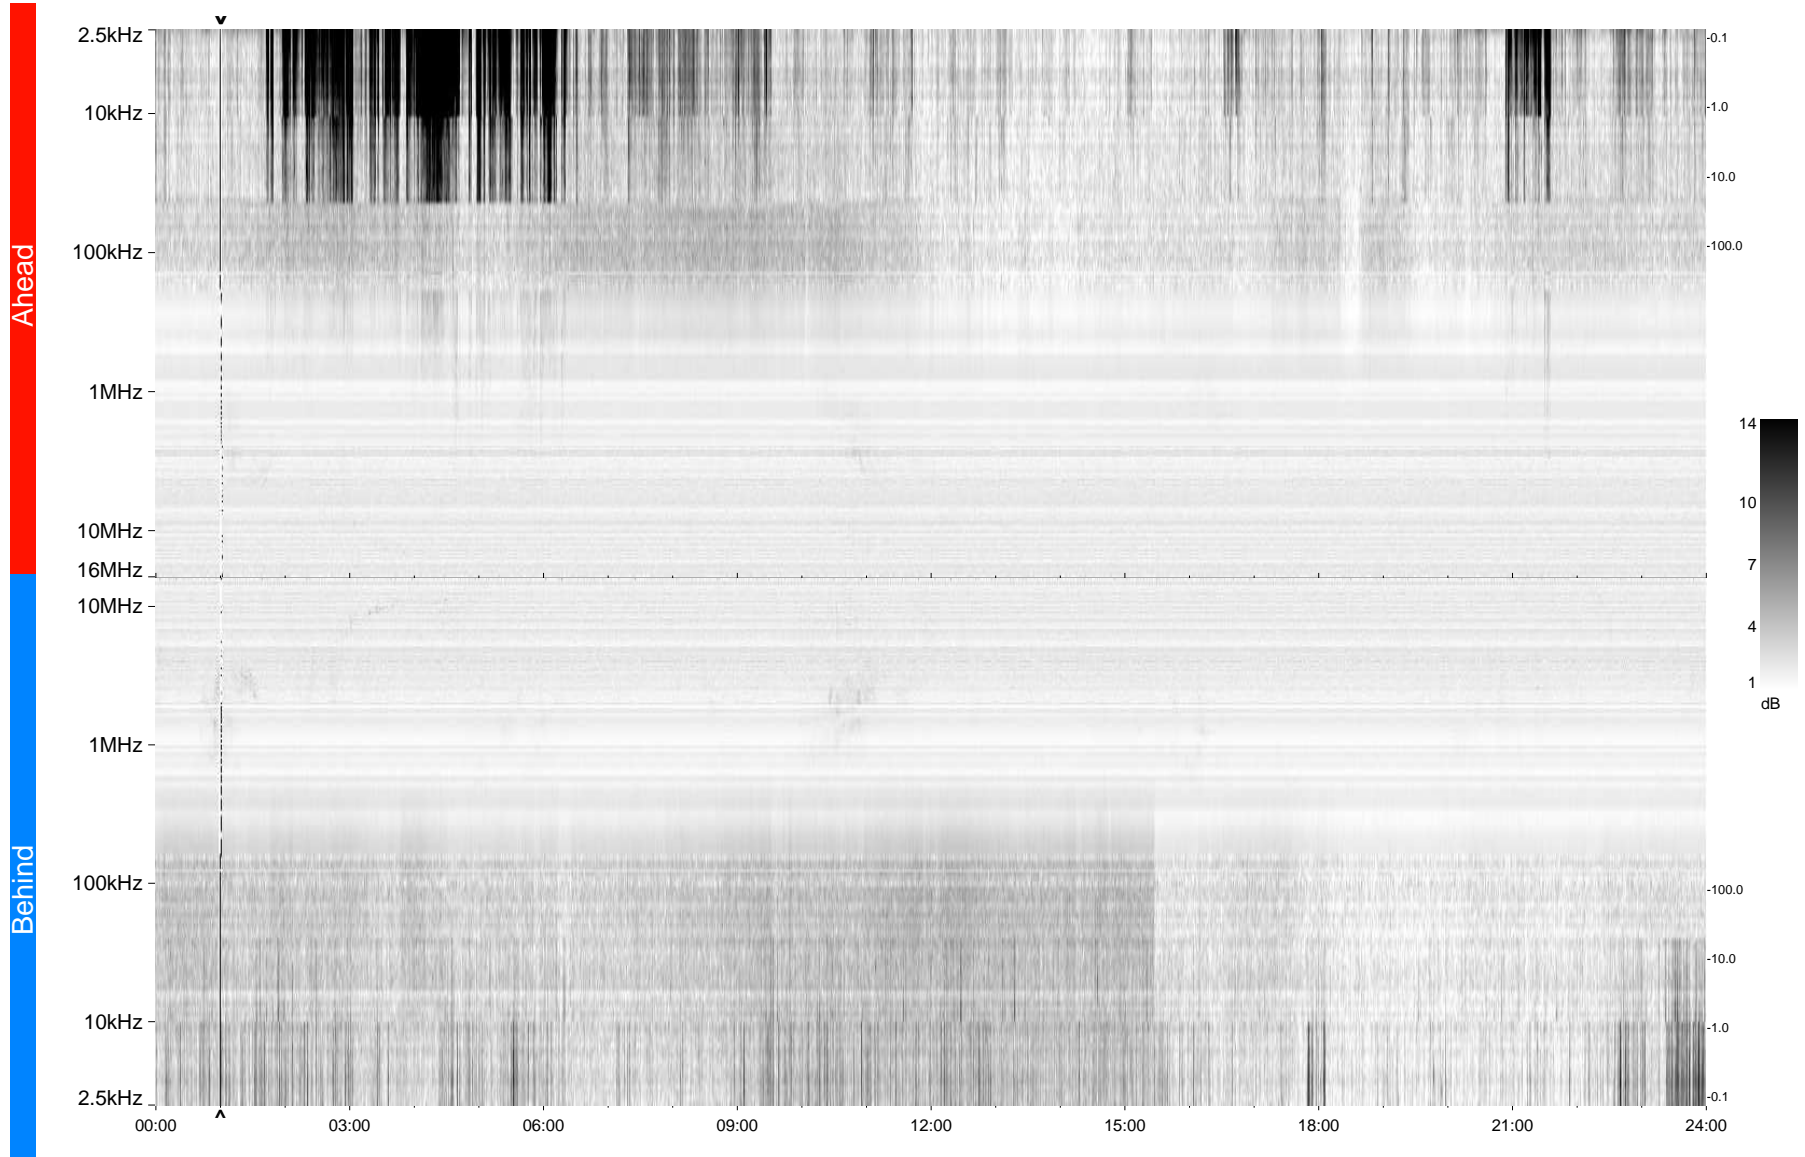

# STEREO/WAVES Daily Summary - 12-Nov-2009 (DOY 316)

Ahead source file = swaves\_ahead\_2009\_316\_1\_04.fin  
Ahead PSE Angle = xxx.x

Behind PSE Angle = xxx.x  
Behind source file = swaves\_behind\_2009\_316\_1\_04.fin

Time (UTC)