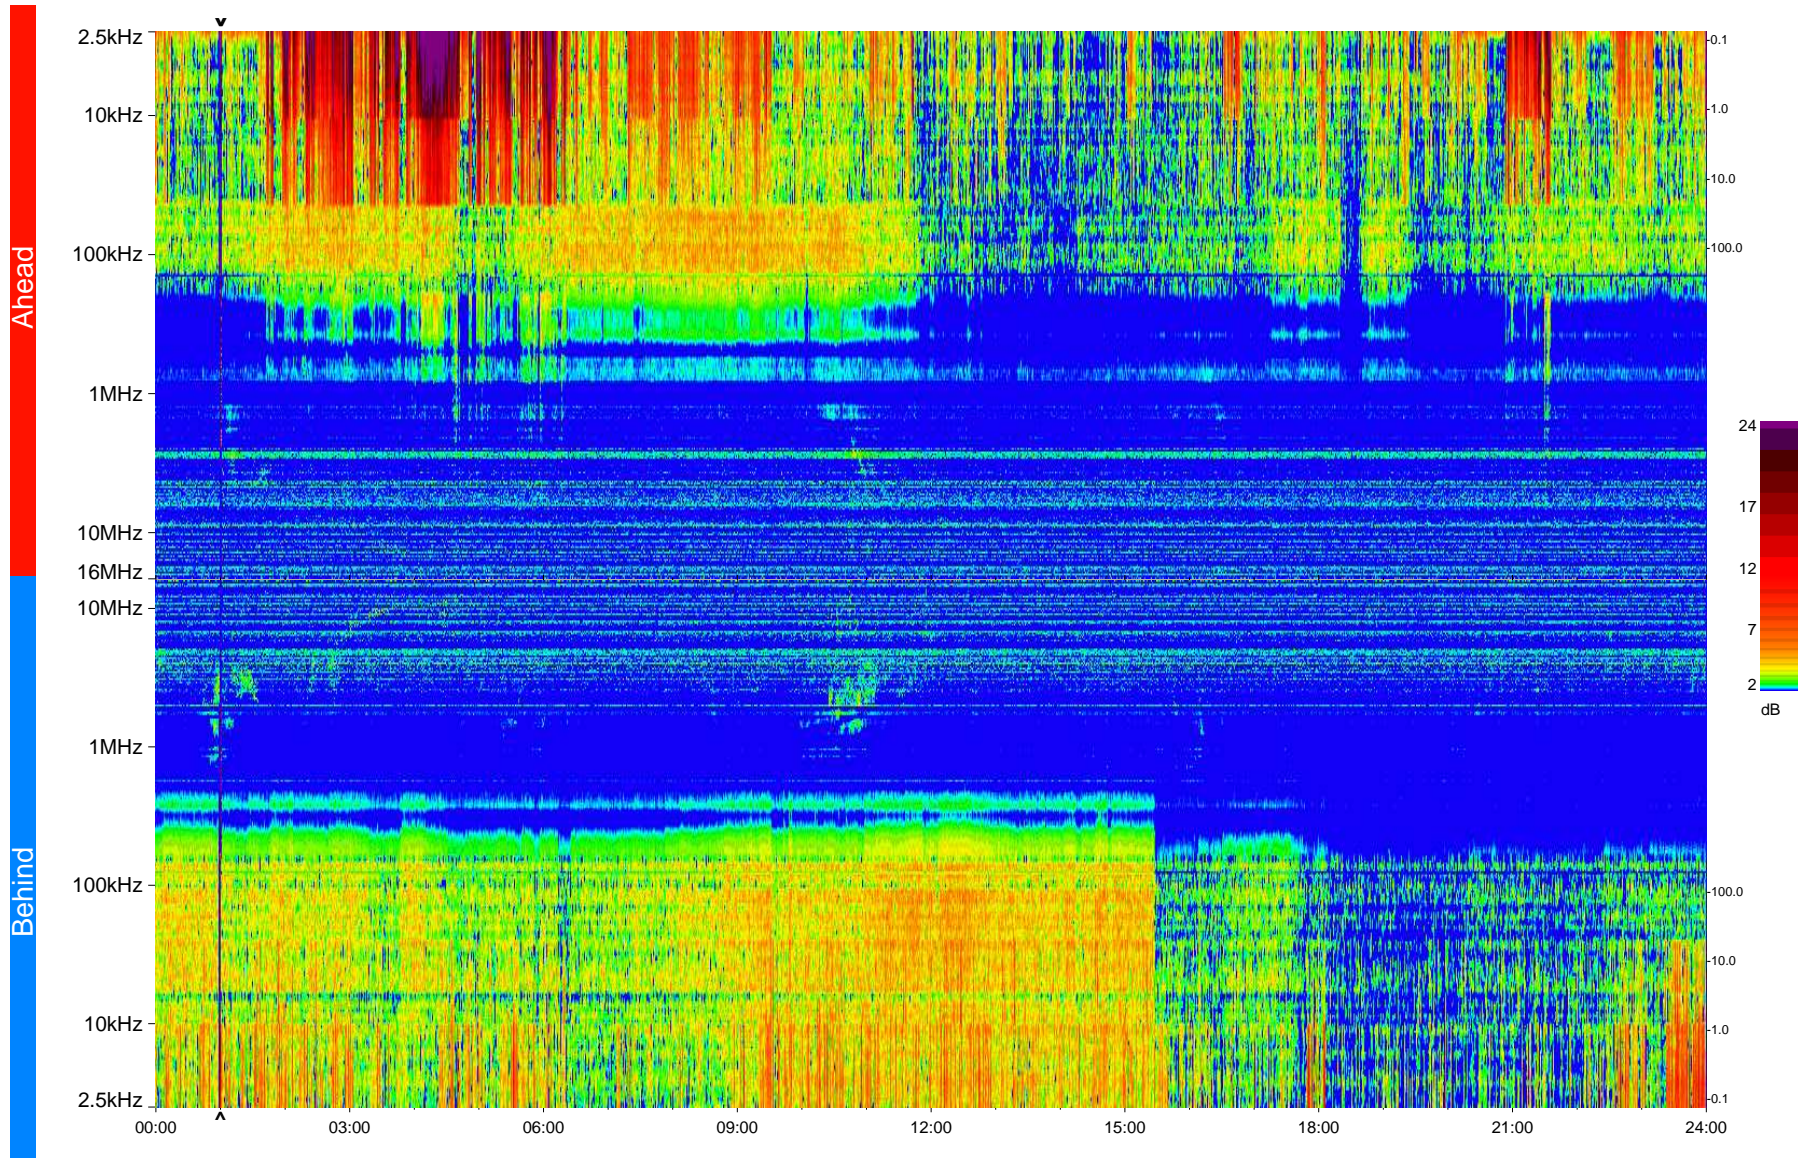

STEREO/WAVES Daily Summary - 12-Nov-2009 (DOY 316)

Ahead source file = swaves_ahead_2009_316_1_04.fin
Ahead PSE Angle = xxx.x

Behind PSE Angle = xxx.x
Behind source file = swaves_behind_2009_316_1_04.fin

Time (UTC)