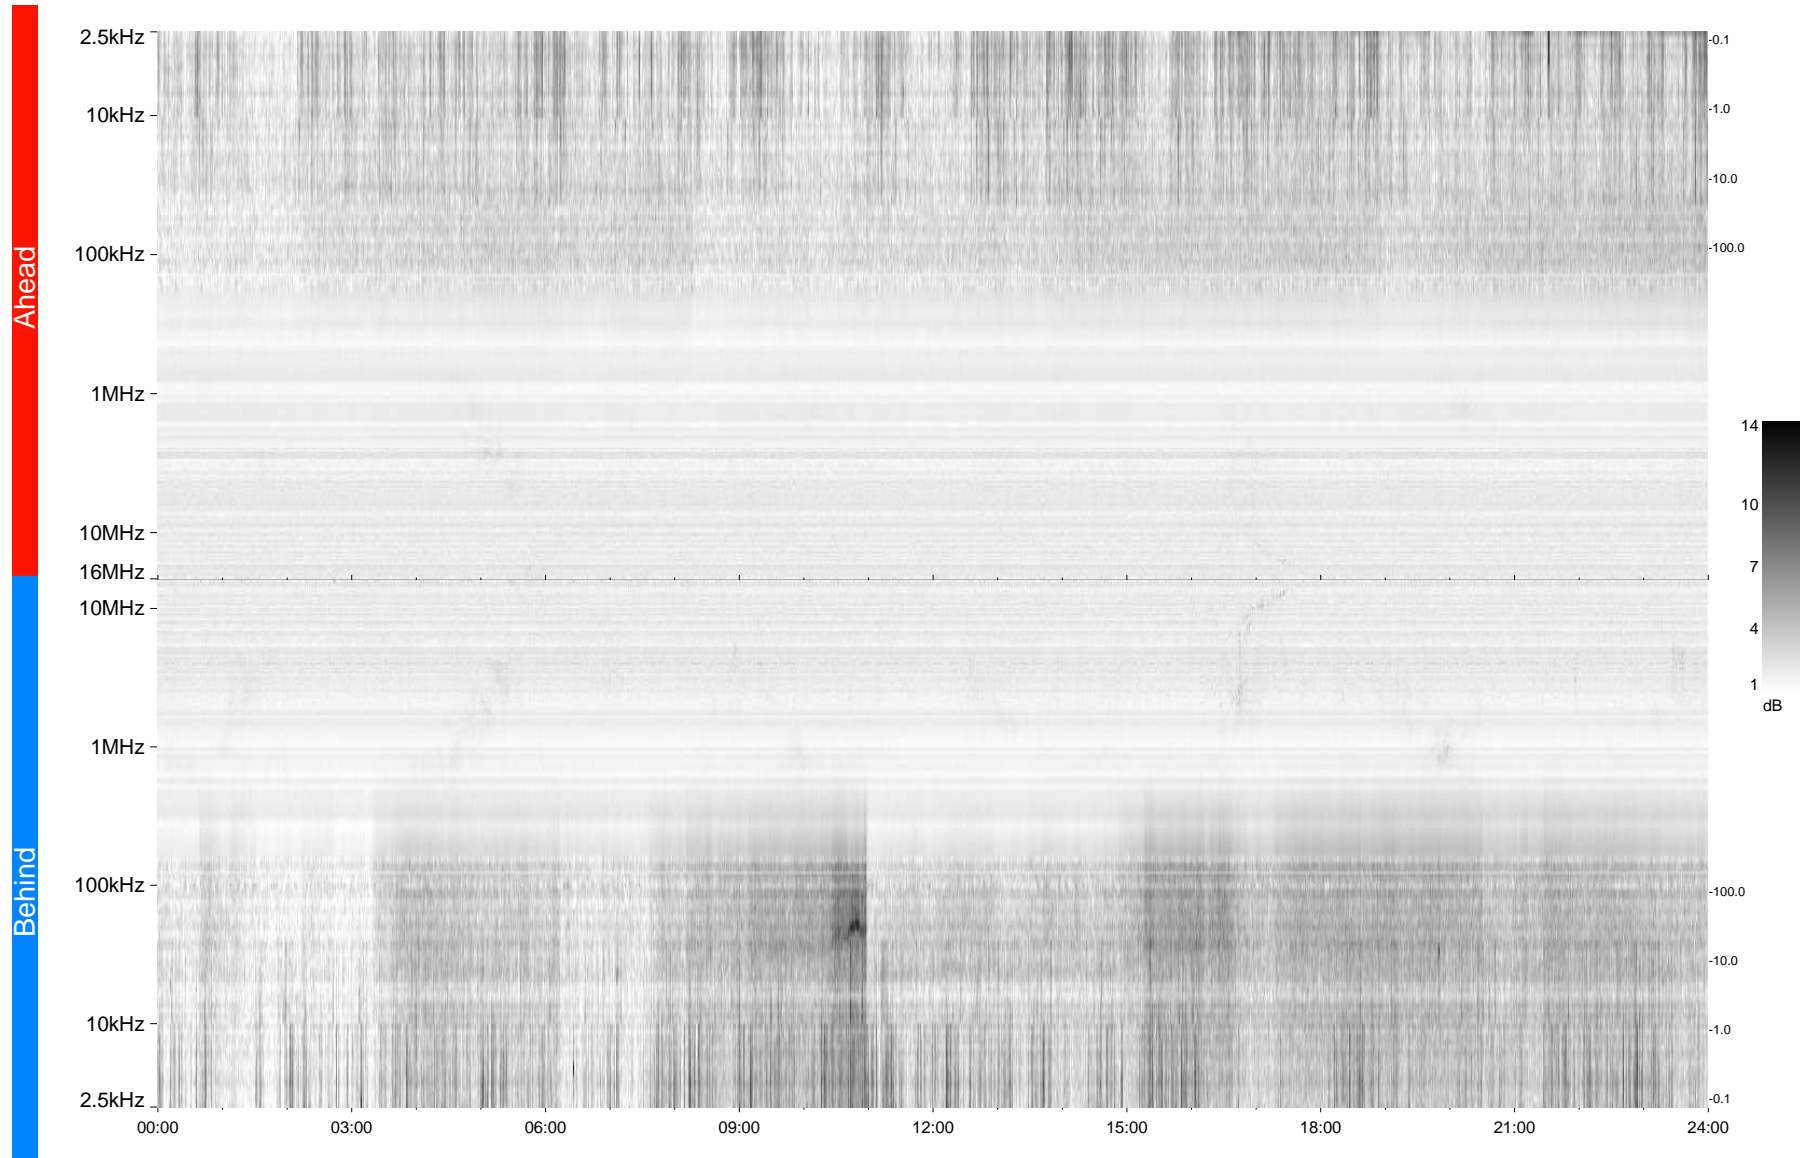

# STEREO/WAVES Daily Summary - 11-Nov-2009 (DOY 315)

Ahead source file = swaves\_ahead\_2009\_315\_1\_04.fin  
Ahead PSE Angle = xxx.x

Behind PSE Angle = xxx.x  
Behind source file = swaves\_behind\_2009\_315\_1\_03.ptp

Time (UTC)