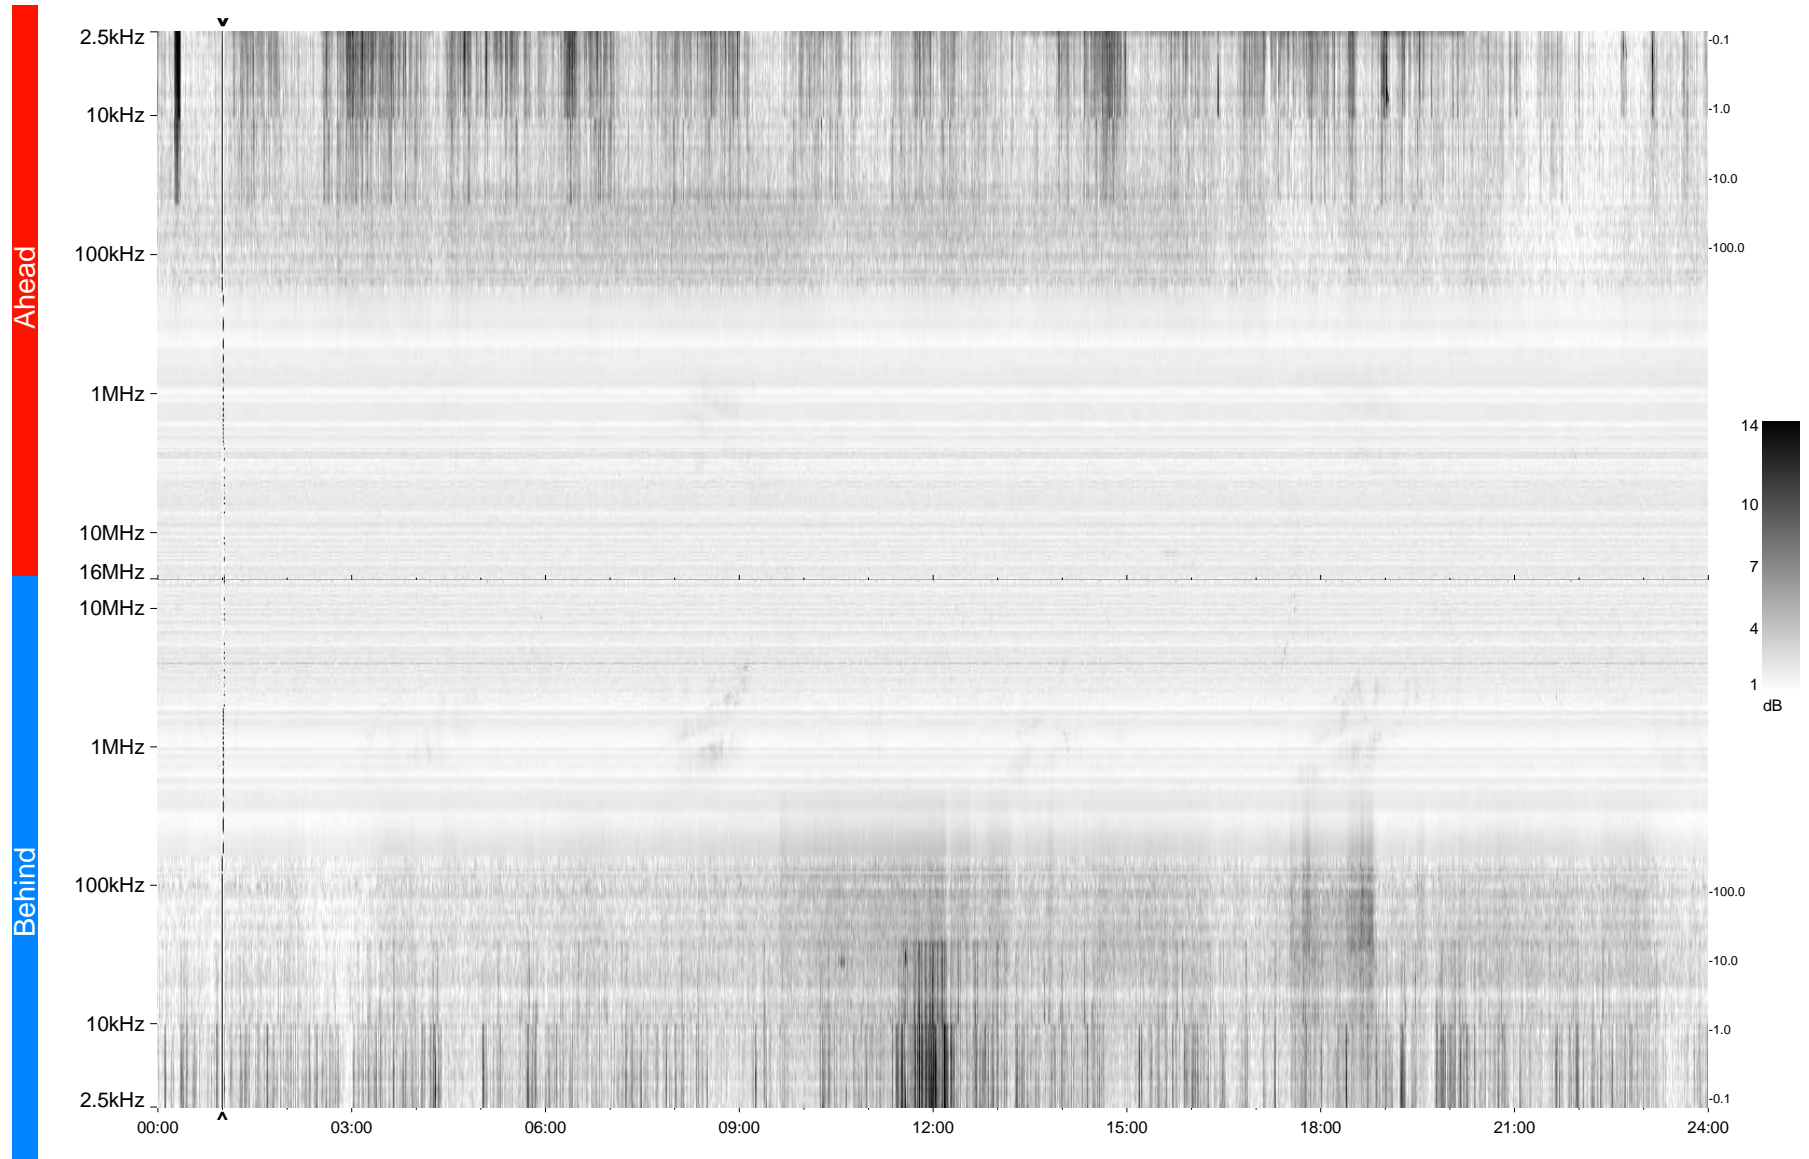

STEREO/WAVES Daily Summary - 10-Nov-2009 (DOY 314)

Ahead source file = swaves_ahead_2009_314_1_04.fin
Ahead PSE Angle = xxx.x

Behind PSE Angle = xxx.x
Behind source file = swaves_behind_2009_314_1_04.fin

Time (UTC)