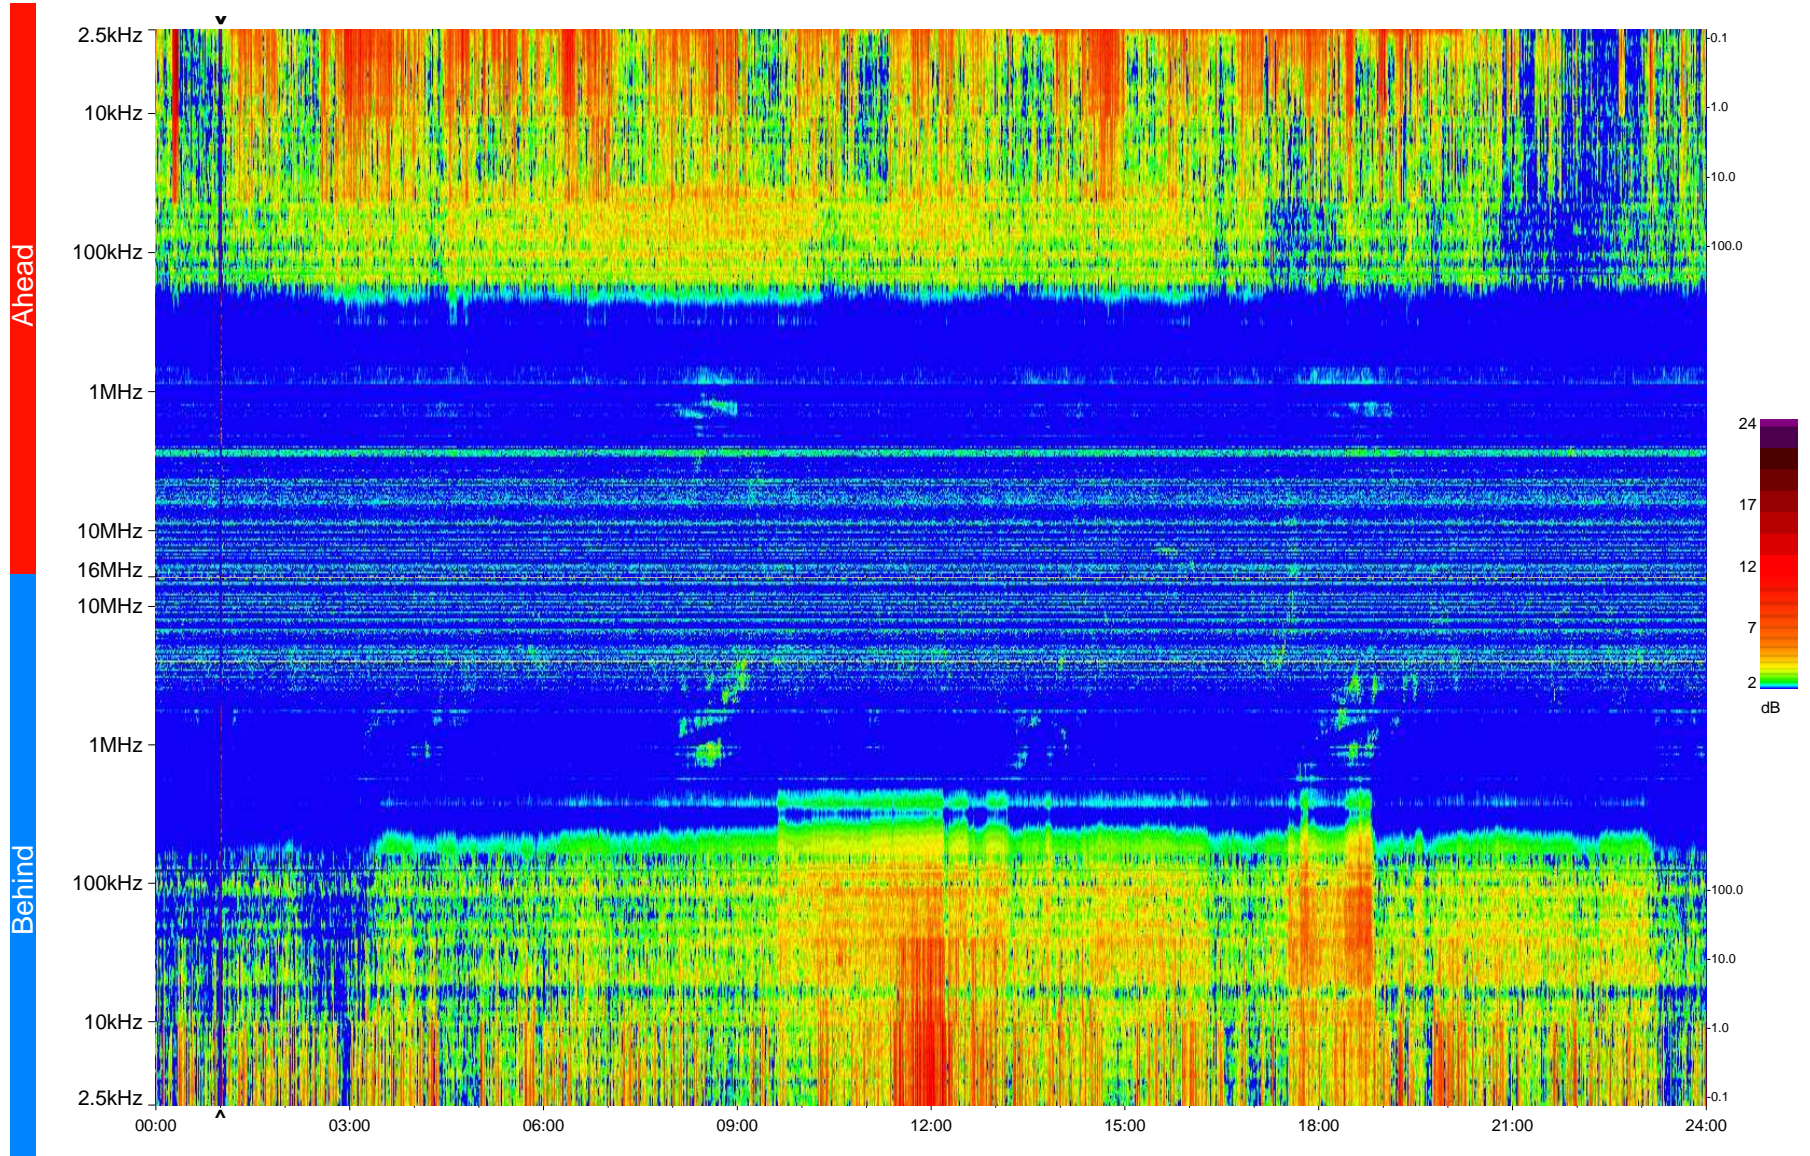

# STEREO/WAVES Daily Summary - 10-Nov-2009 (DOY 314)

Ahead source file = swaves\_ahead\_2009\_314\_1\_04.fin  
Ahead PSE Angle = xxx.x

Behind PSE Angle = xxx.x  
Behind source file = swaves\_behind\_2009\_314\_1\_04.fin

Time (UTC)