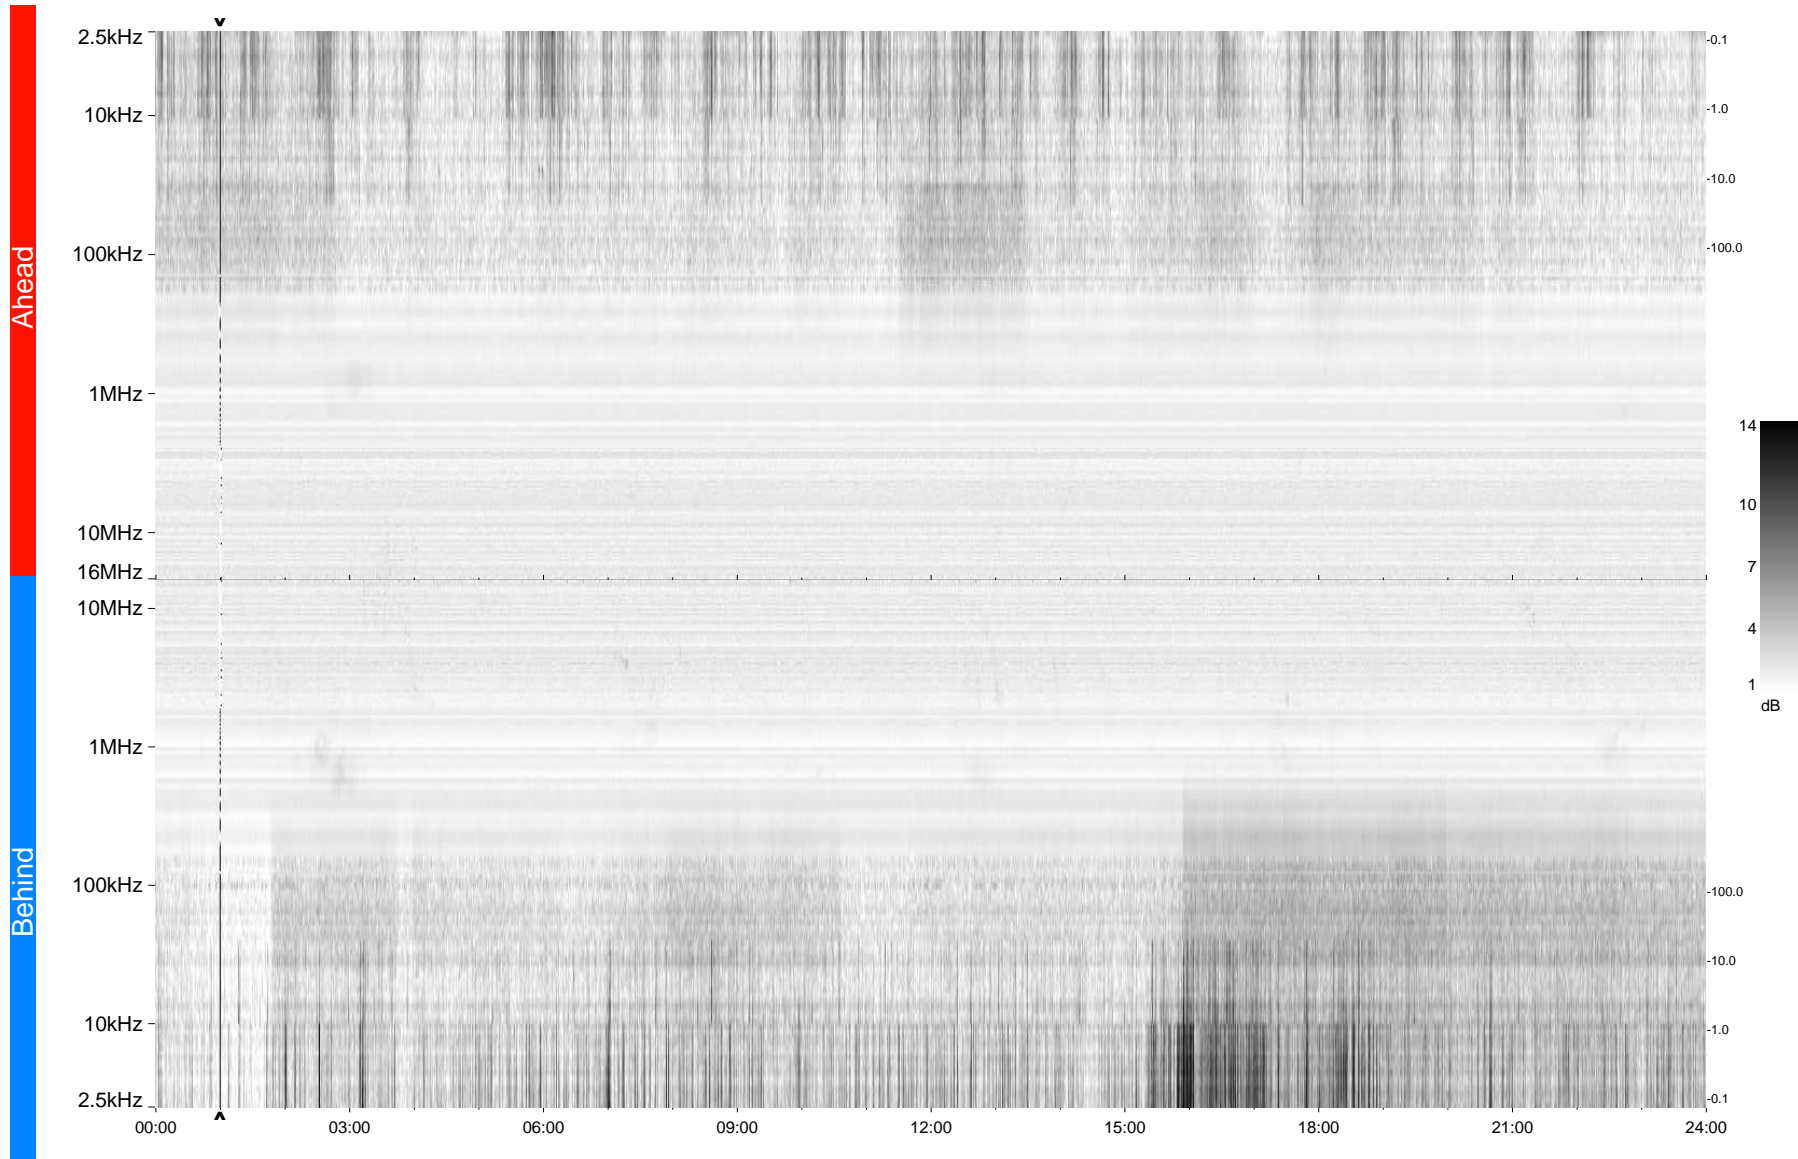

STEREO/WAVES Daily Summary - 08-Nov-2009 (DOY 312)

Ahead source file = swaves_ahead_2009_312_1_04.fin
Ahead PSE Angle = xxx.x

Behind PSE Angle = xxx.x
Behind source file = swaves_behind_2009_312_1_04.fin

Time (UTC)