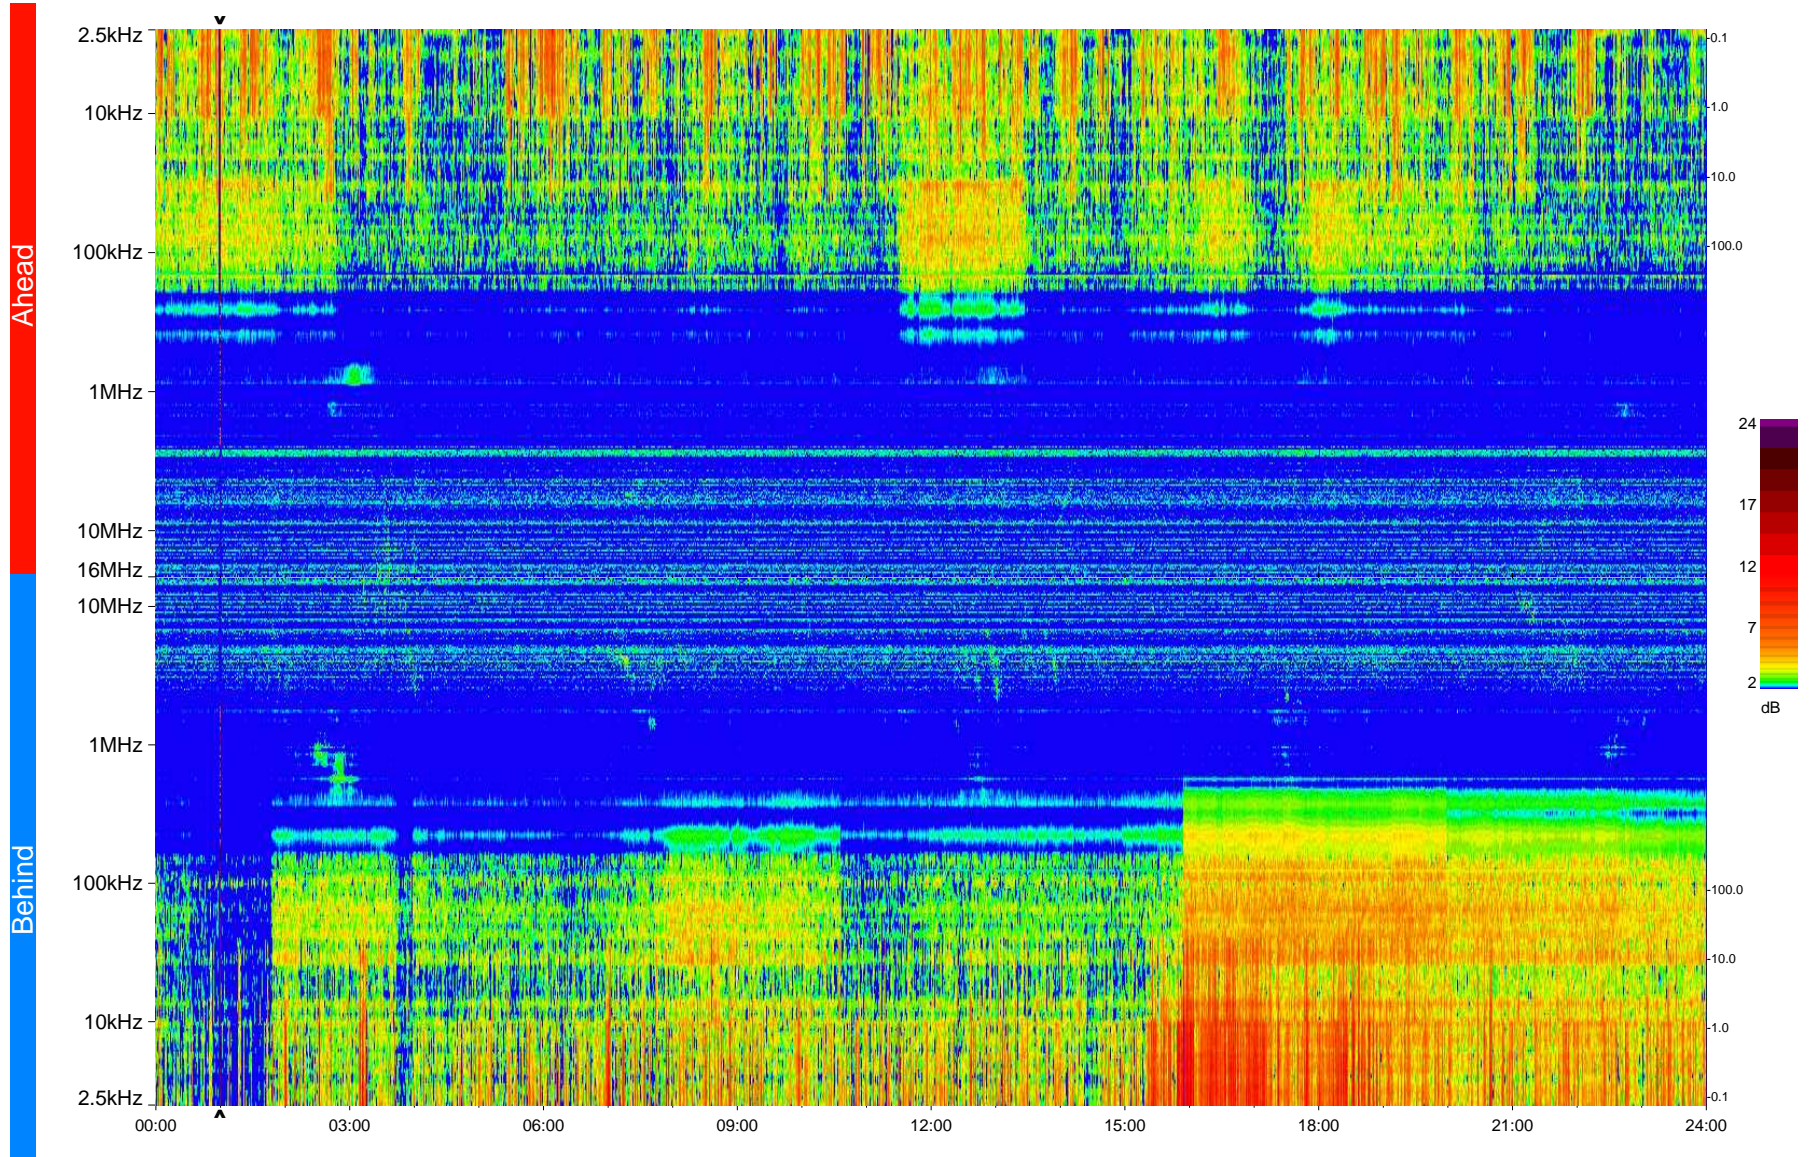

STEREO/WAVES Daily Summary - 08-Nov-2009 (DOY 312)

Ahead source file = swaves_ahead_2009_312_1_04.fin
Ahead PSE Angle = xxx.x

Behind PSE Angle = xxx.x
Behind source file = swaves_behind_2009_312_1_04.fin

Time (UTC)