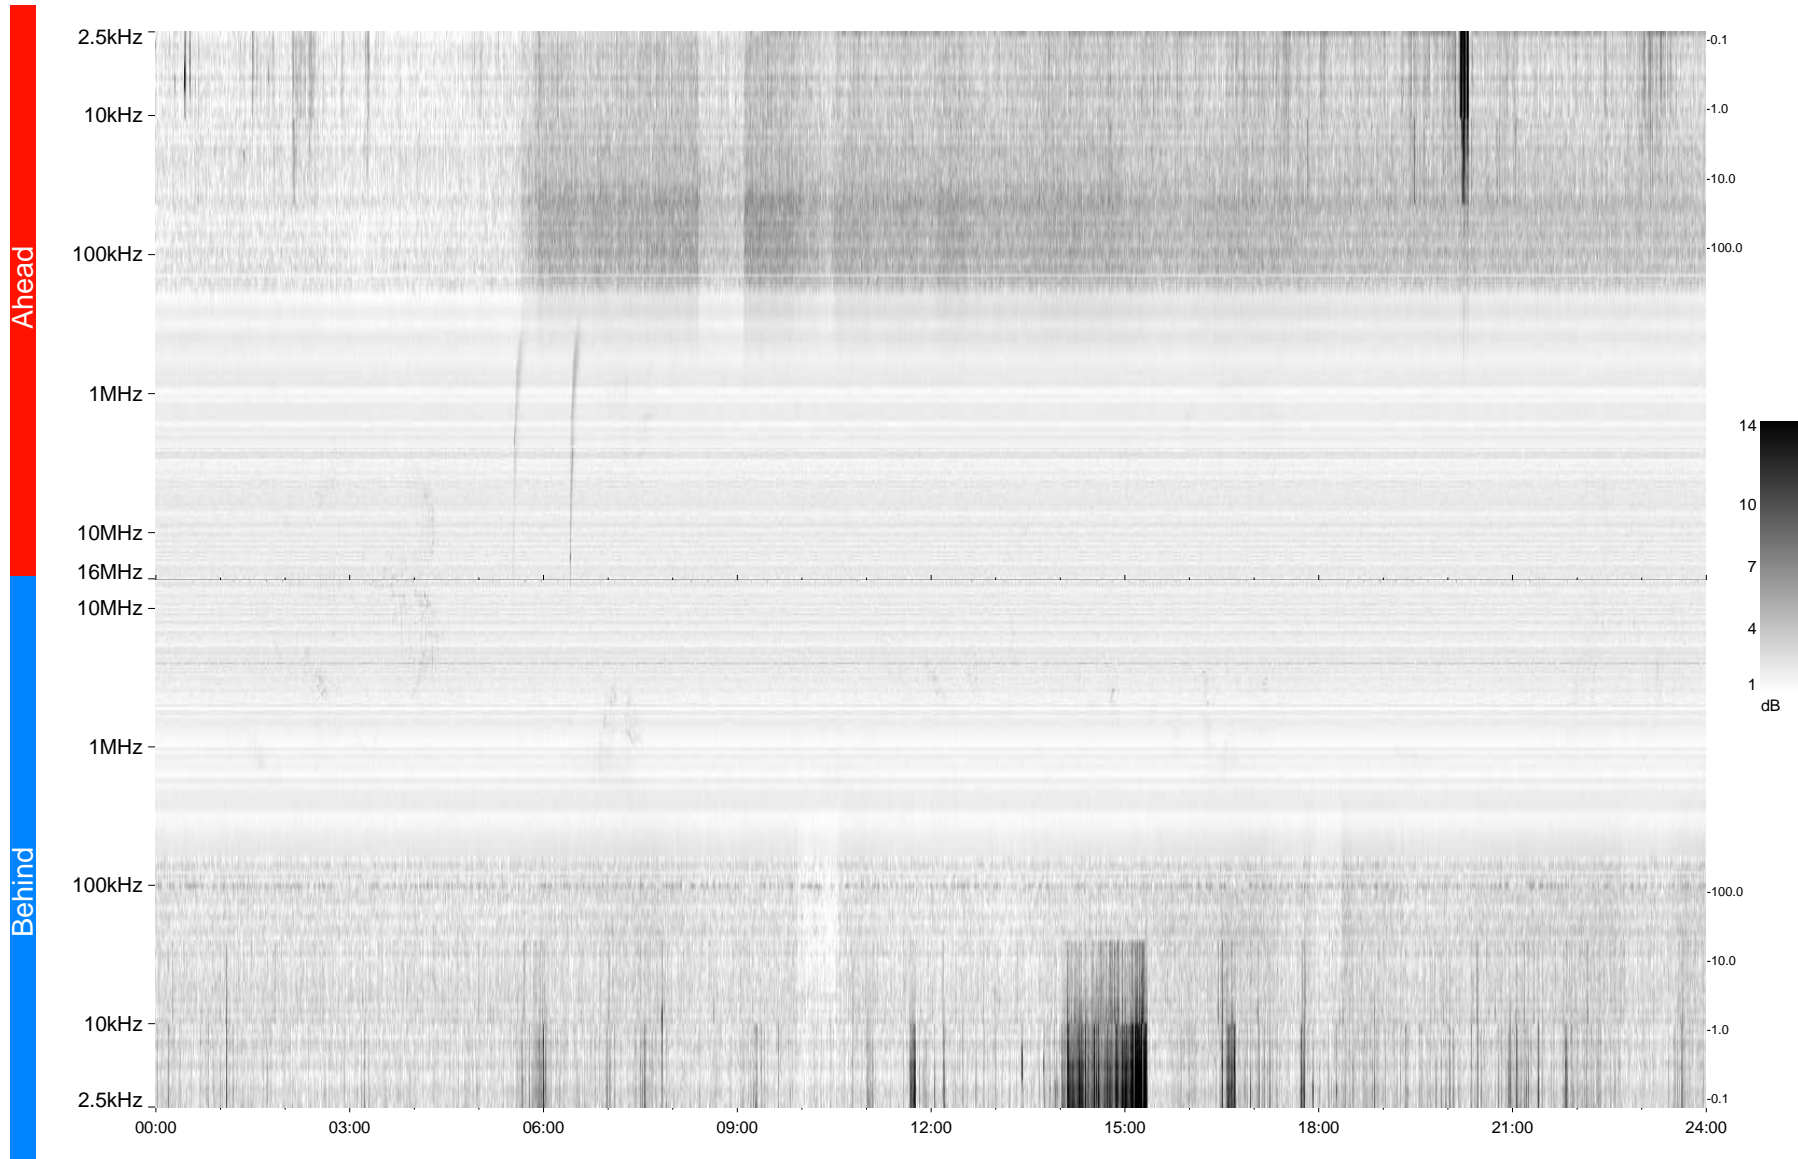

# STEREO/WAVES Daily Summary - 07-Nov-2009 (DOY 311)

Ahead source file = swaves\_ahead\_2009\_311\_1\_04.fin  
Ahead PSE Angle = xxx.x

Behind PSE Angle = xxx.x  
Behind source file = swaves\_behind\_2009\_311\_1\_04.fin

Time (UTC)