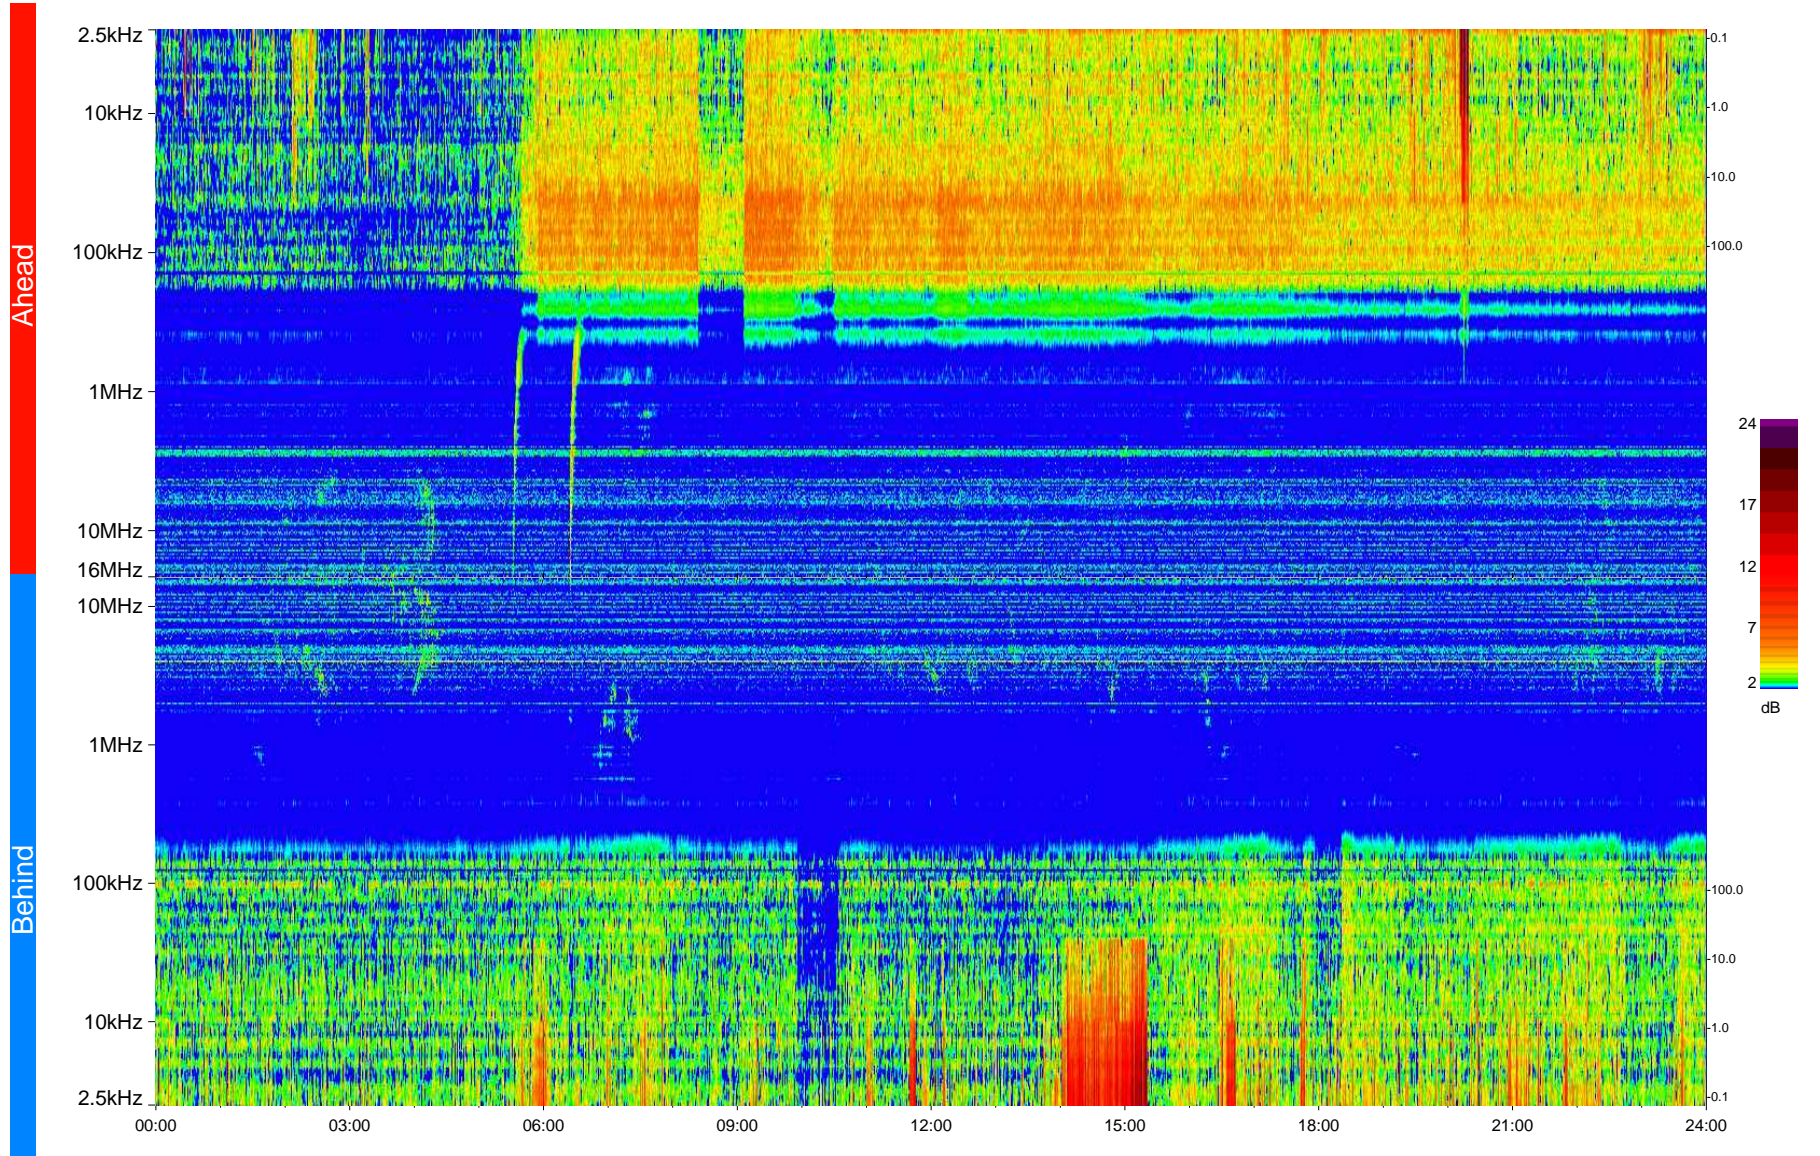

STEREO/WAVES Daily Summary - 07-Nov-2009 (DOY 311)

Ahead source file = swaves_ahead_2009_311_1_04.fin
Ahead PSE Angle = xxx.x

Behind PSE Angle = xxx.x
Behind source file = swaves_behind_2009_311_1_04.fin

Time (UTC)