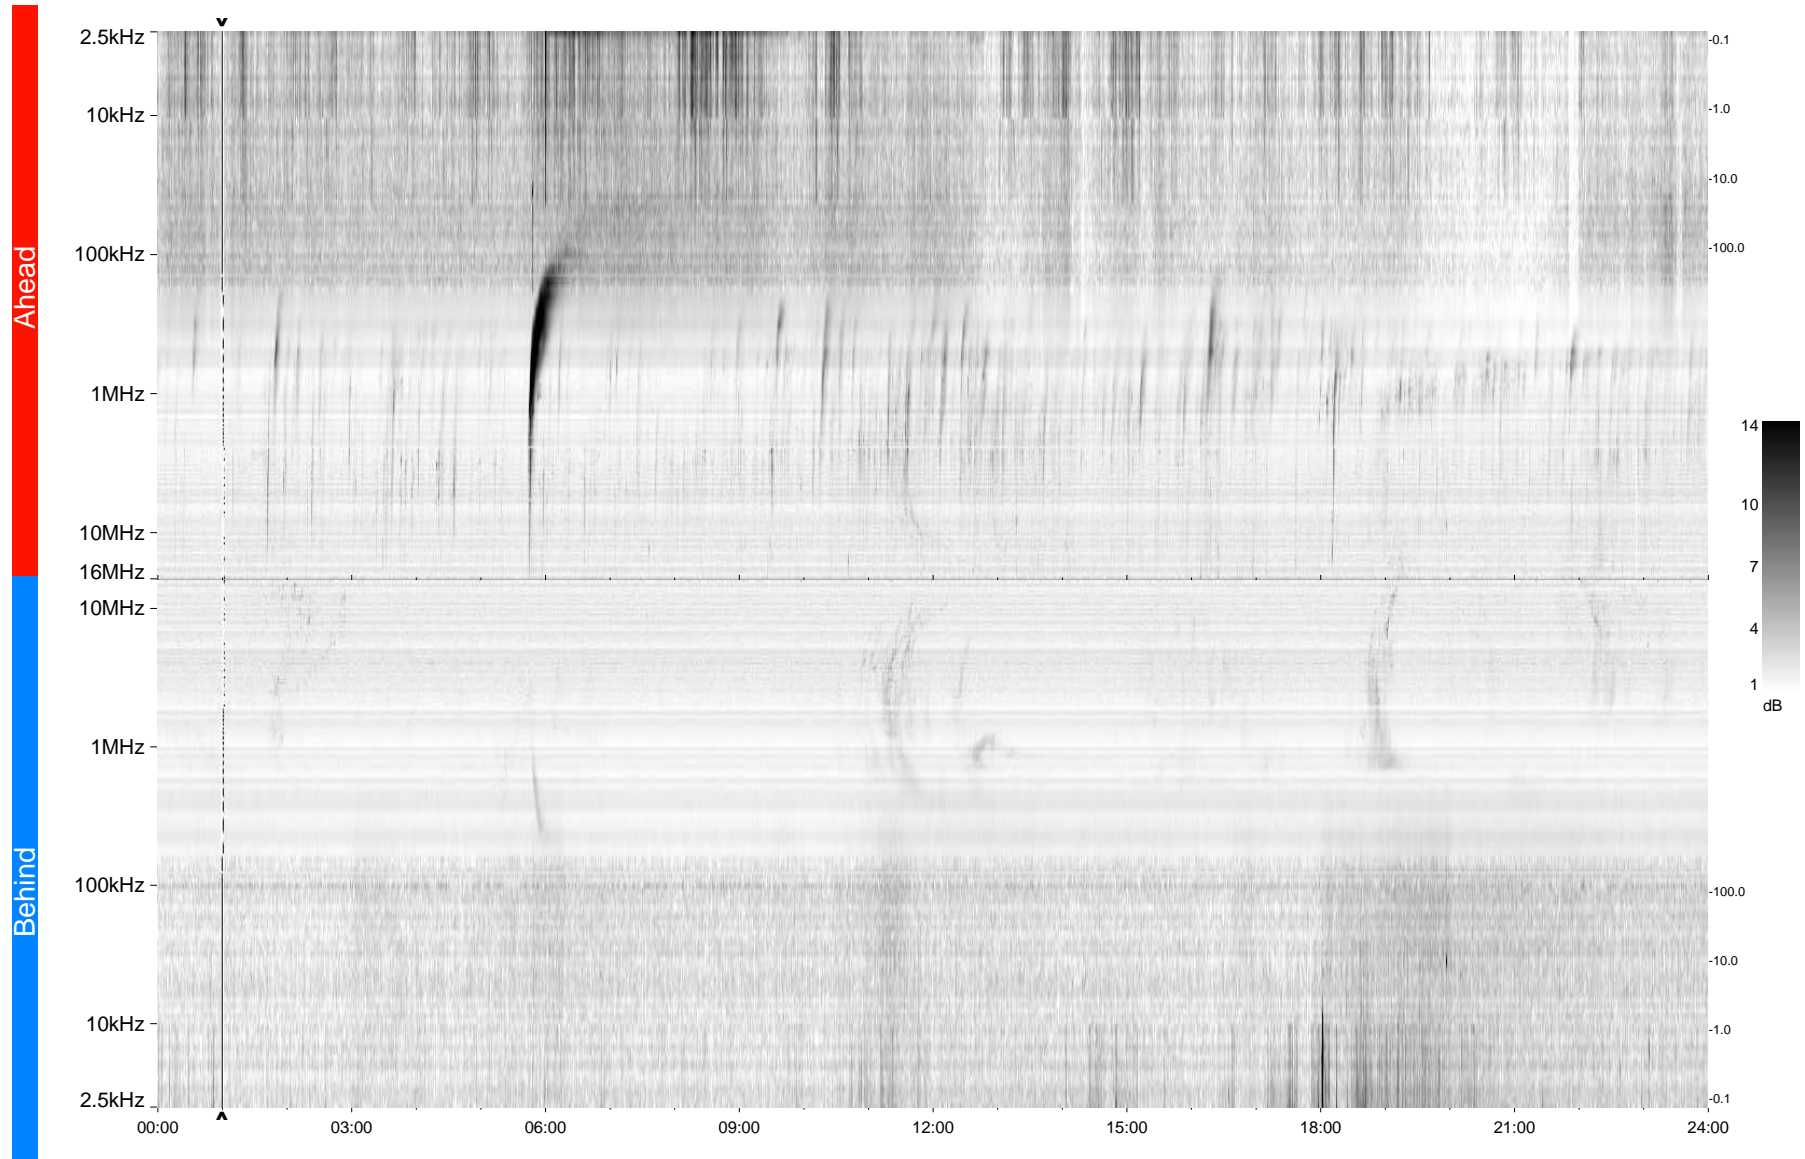

STEREO/WAVES Daily Summary - 31-Oct-2009 (DOY 304)

Ahead source file = swaves_ahead_2009_304_1_04.fin
Ahead PSE Angle = xxx.x

Behind PSE Angle = xxx.x
Behind source file = swaves_behind_2009_304_1_04.fin

Time (UTC)