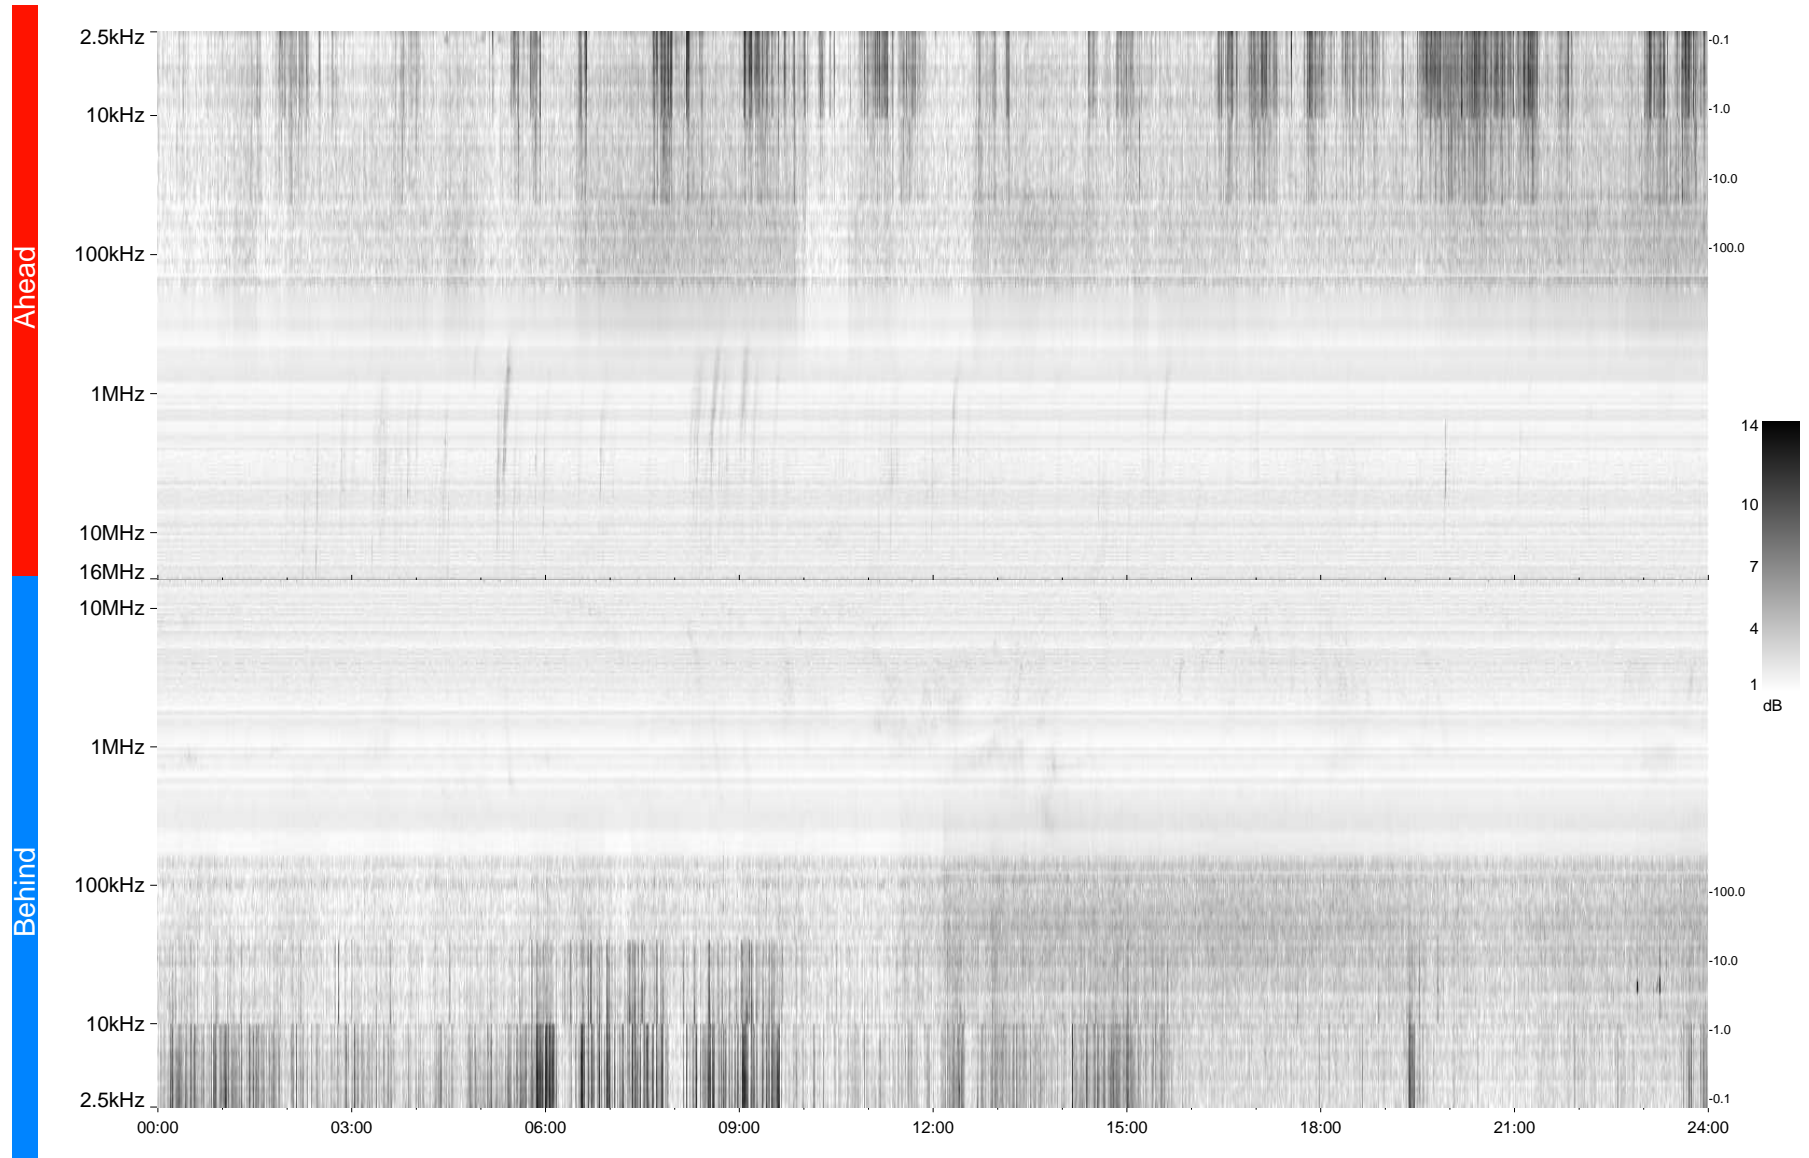

STEREO/WAVES Daily Summary - 28-Oct-2009 (DOY 301)

Ahead source file = swaves_ahead_2009_301_1_04.fin
Ahead PSE Angle = xxx.x

Behind PSE Angle = xxx.x
Behind source file = swaves_behind_2009_301_1_04.fin

Time (UTC)