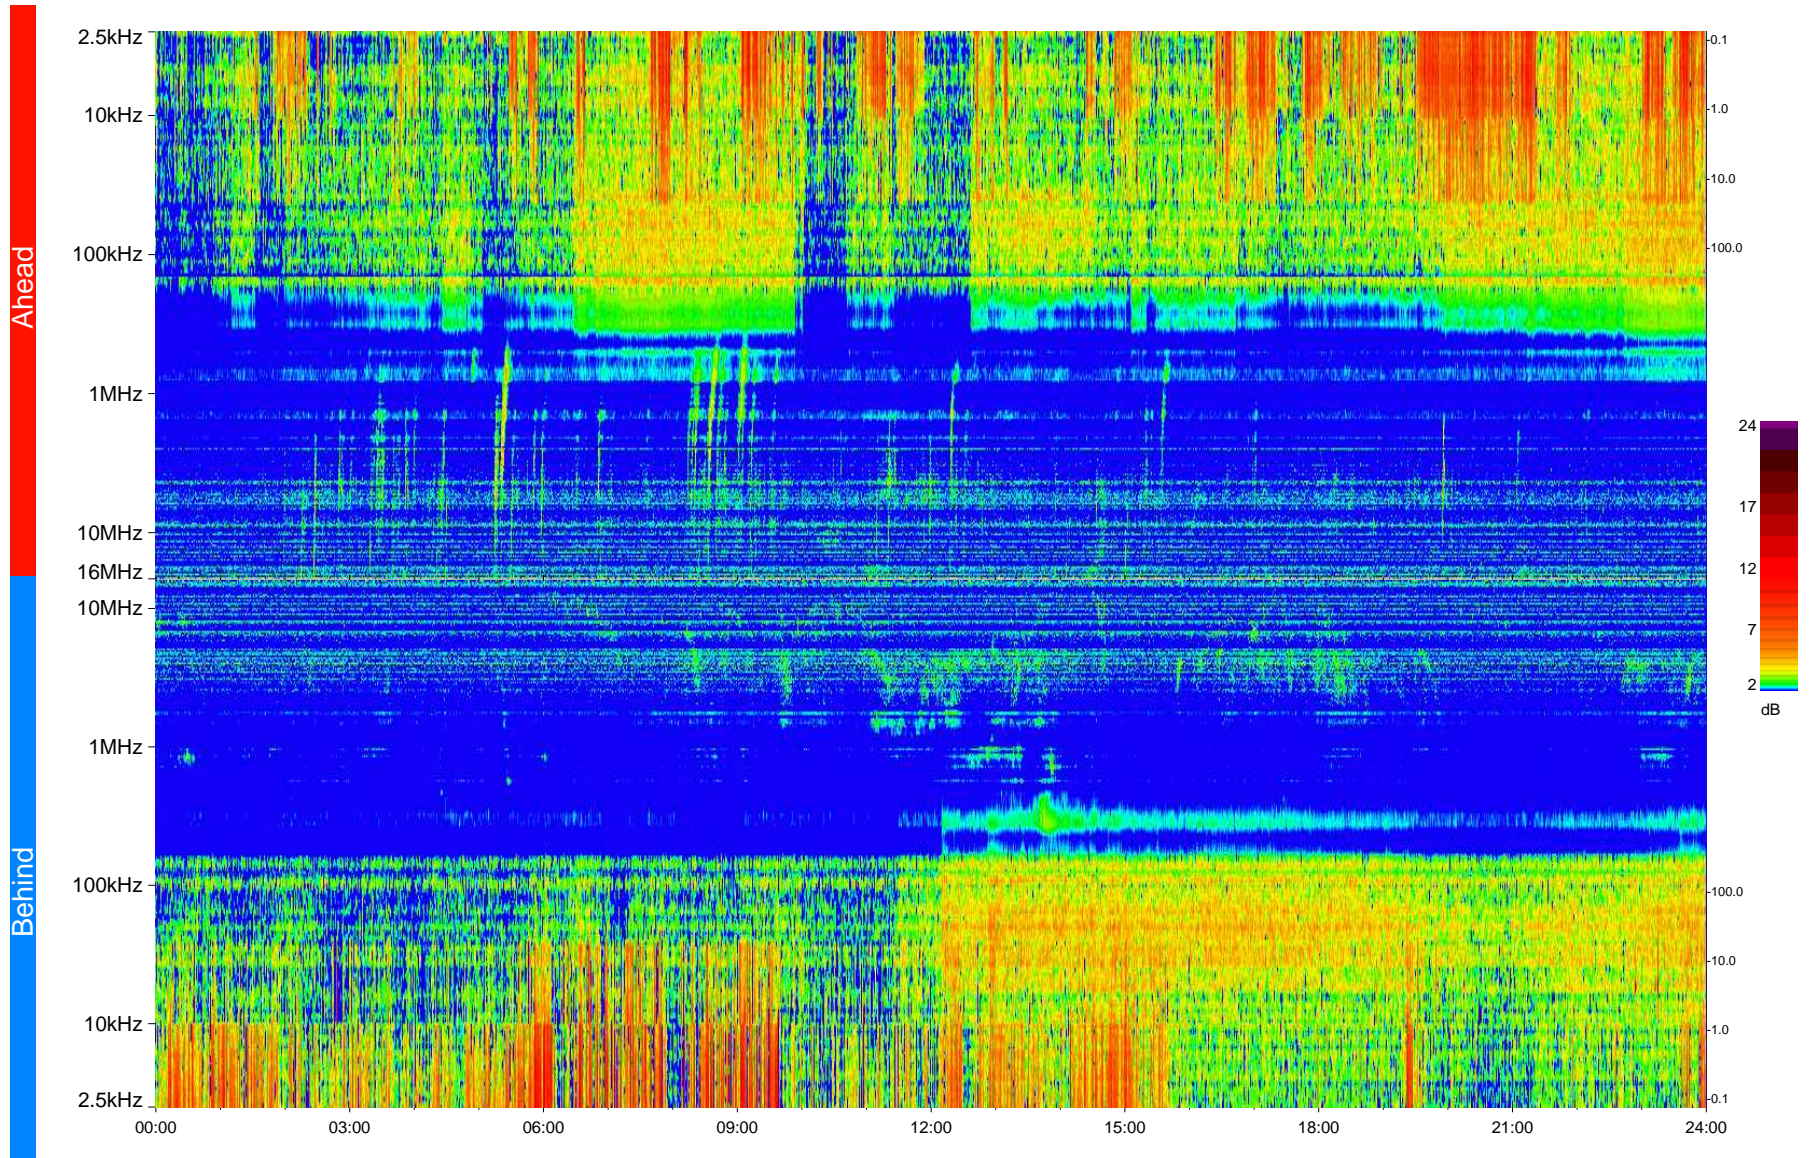

# STEREO/WAVES Daily Summary - 28-Oct-2009 (DOY 301)

Ahead source file = swaves\_ahead\_2009\_301\_1\_04.fin  
Ahead PSE Angle = xxx.x

Behind PSE Angle = xxx.x  
Behind source file = swaves\_behind\_2009\_301\_1\_04.fin

Time (UTC)