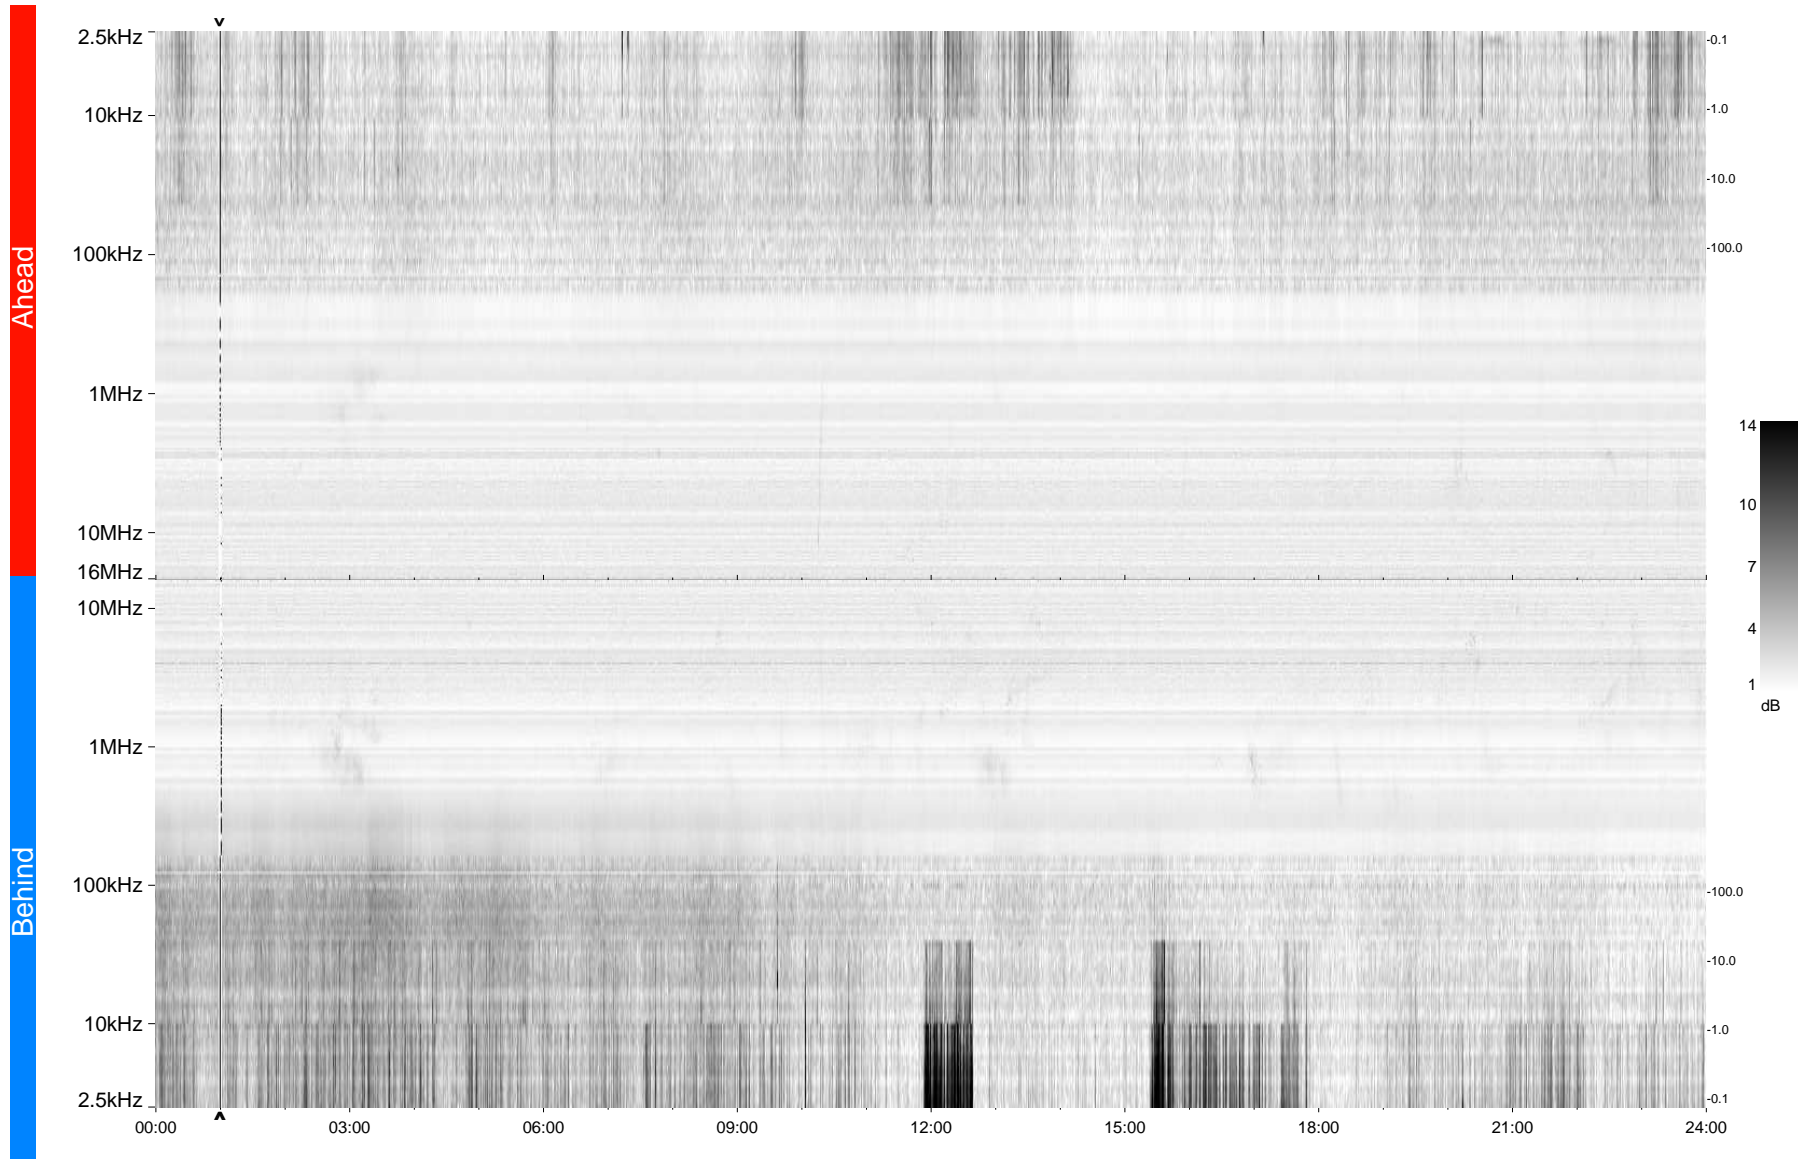

STEREO/WAVES Daily Summary - 27-Oct-2009 (DOY 300)

Ahead source file = swaves_ahead_2009_300_1_04.fin
Ahead PSE Angle = xxx.x

Behind PSE Angle = xxx.x
Behind source file = swaves_behind_2009_300_1_04.fin

Time (UTC)