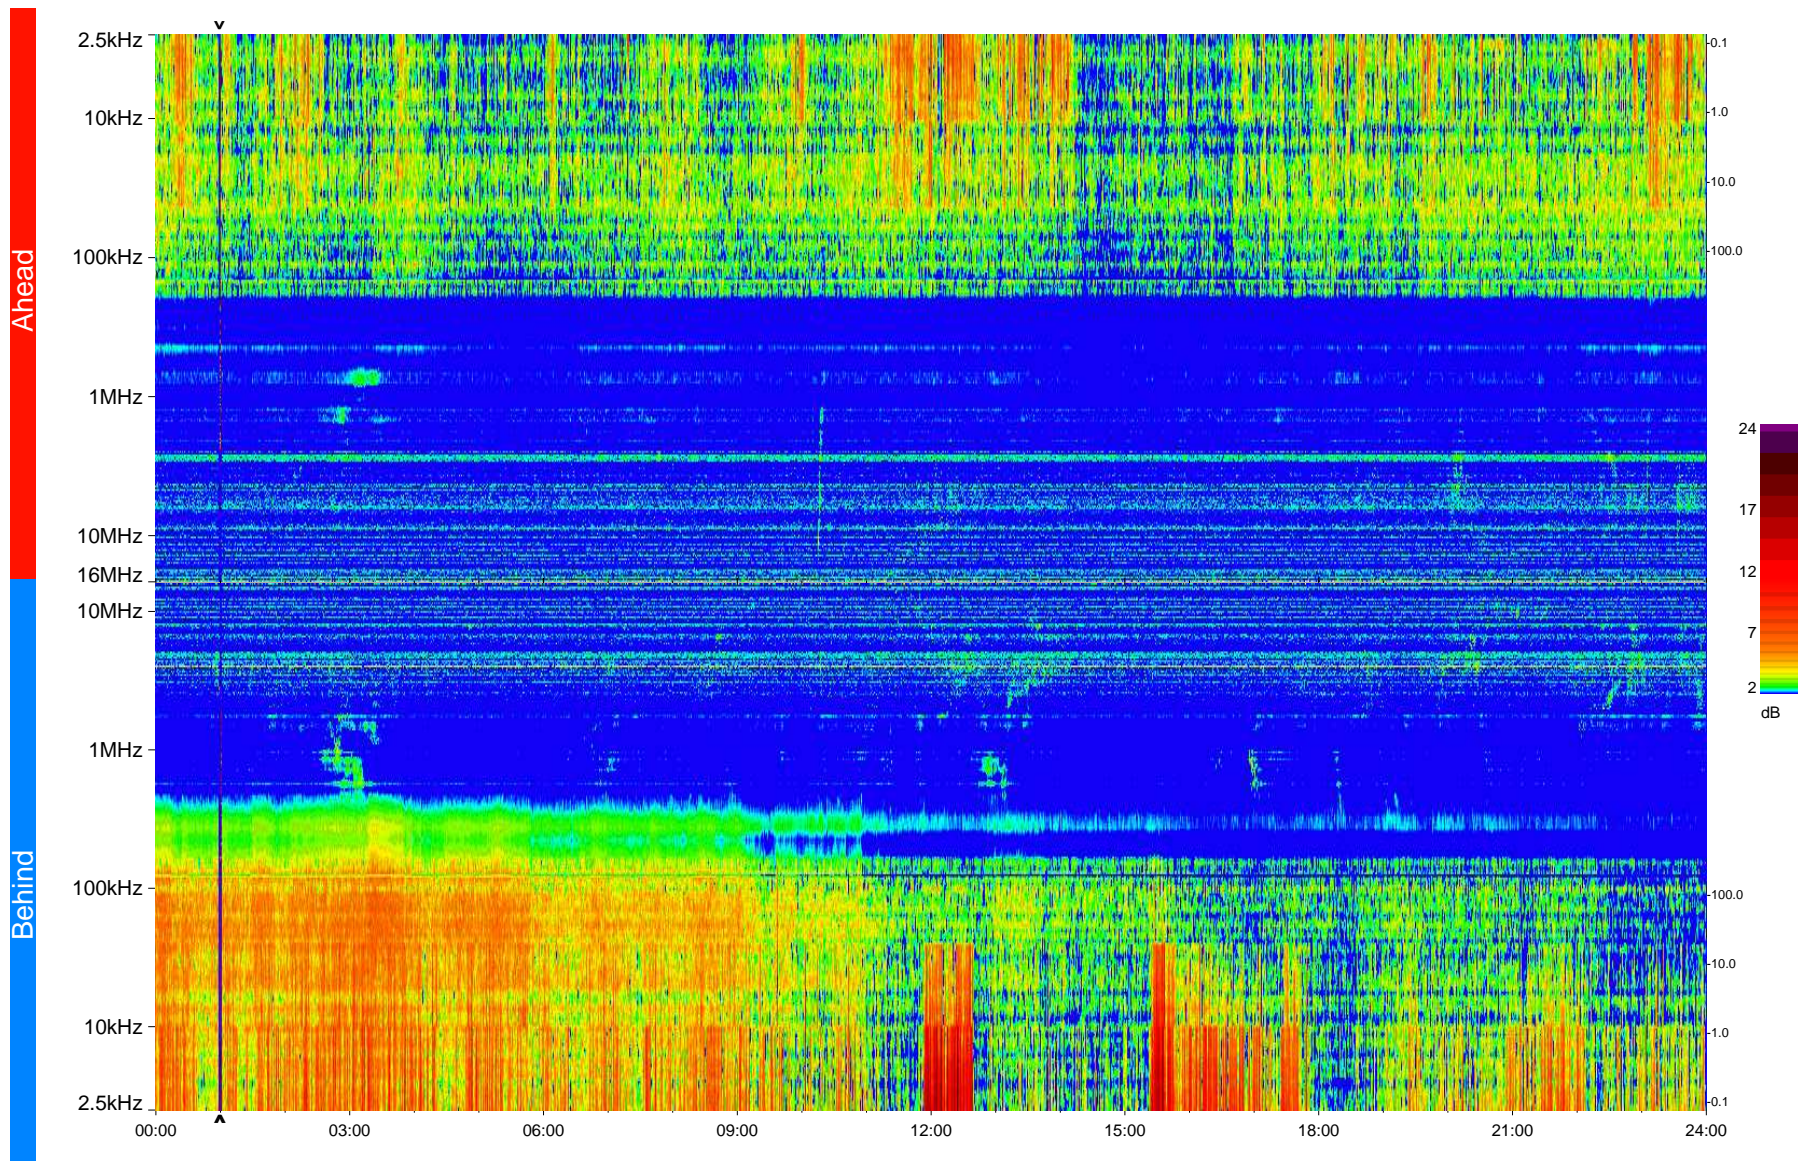

STEREO/WAVES Daily Summary - 27-Oct-2009 (DOY 300)

Ahead source file = swaves_ahead_2009_300_1_04.fin
Ahead PSE Angle = xxx.x

Behind PSE Angle = xxx.x
Behind source file = swaves_behind_2009_300_1_04.fin

Time (UTC)