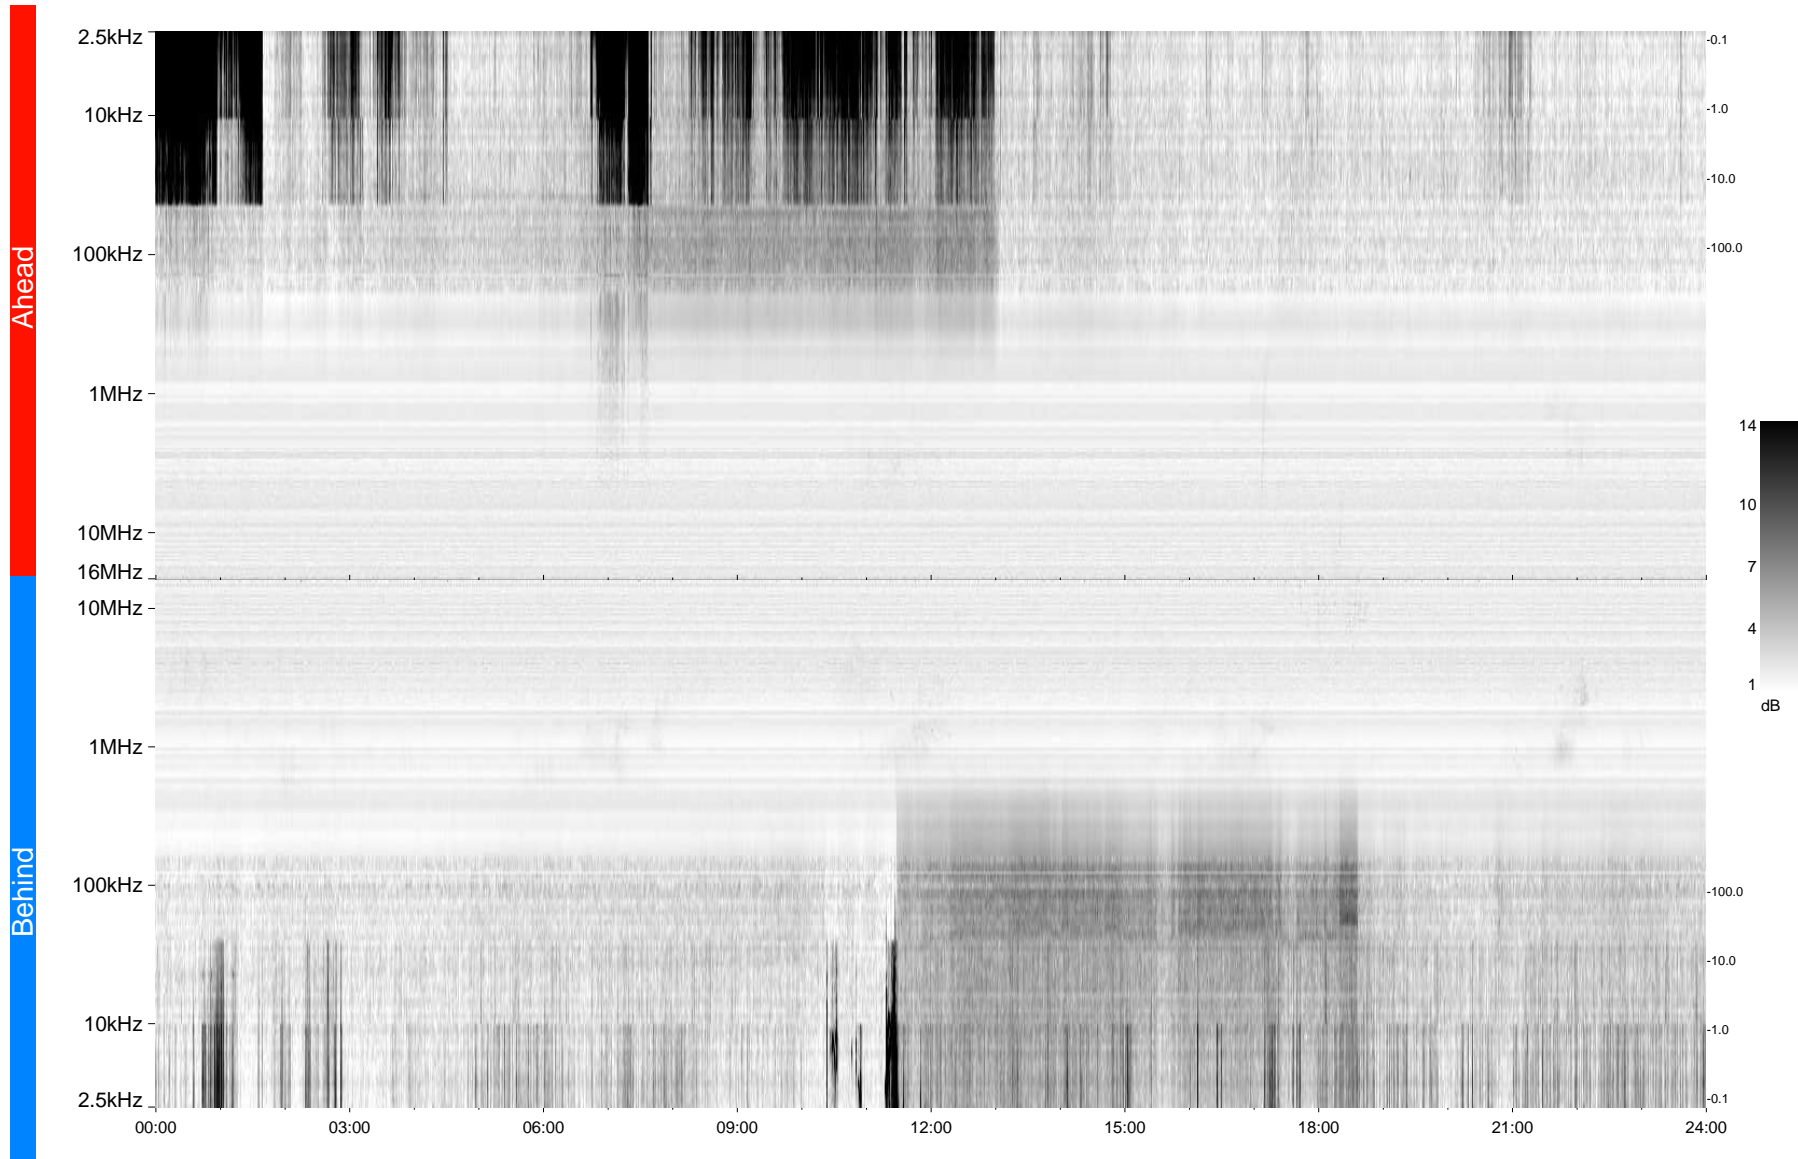

# STEREO/WAVES Daily Summary - 26-Oct-2009 (DOY 299)

Ahead source file = swaves\_ahead\_2009\_299\_1\_04.fin  
Ahead PSE Angle = xxx.x

Behind PSE Angle = xxx.x  
Behind source file = swaves\_behind\_2009\_299\_1\_04.fin

Time (UTC)