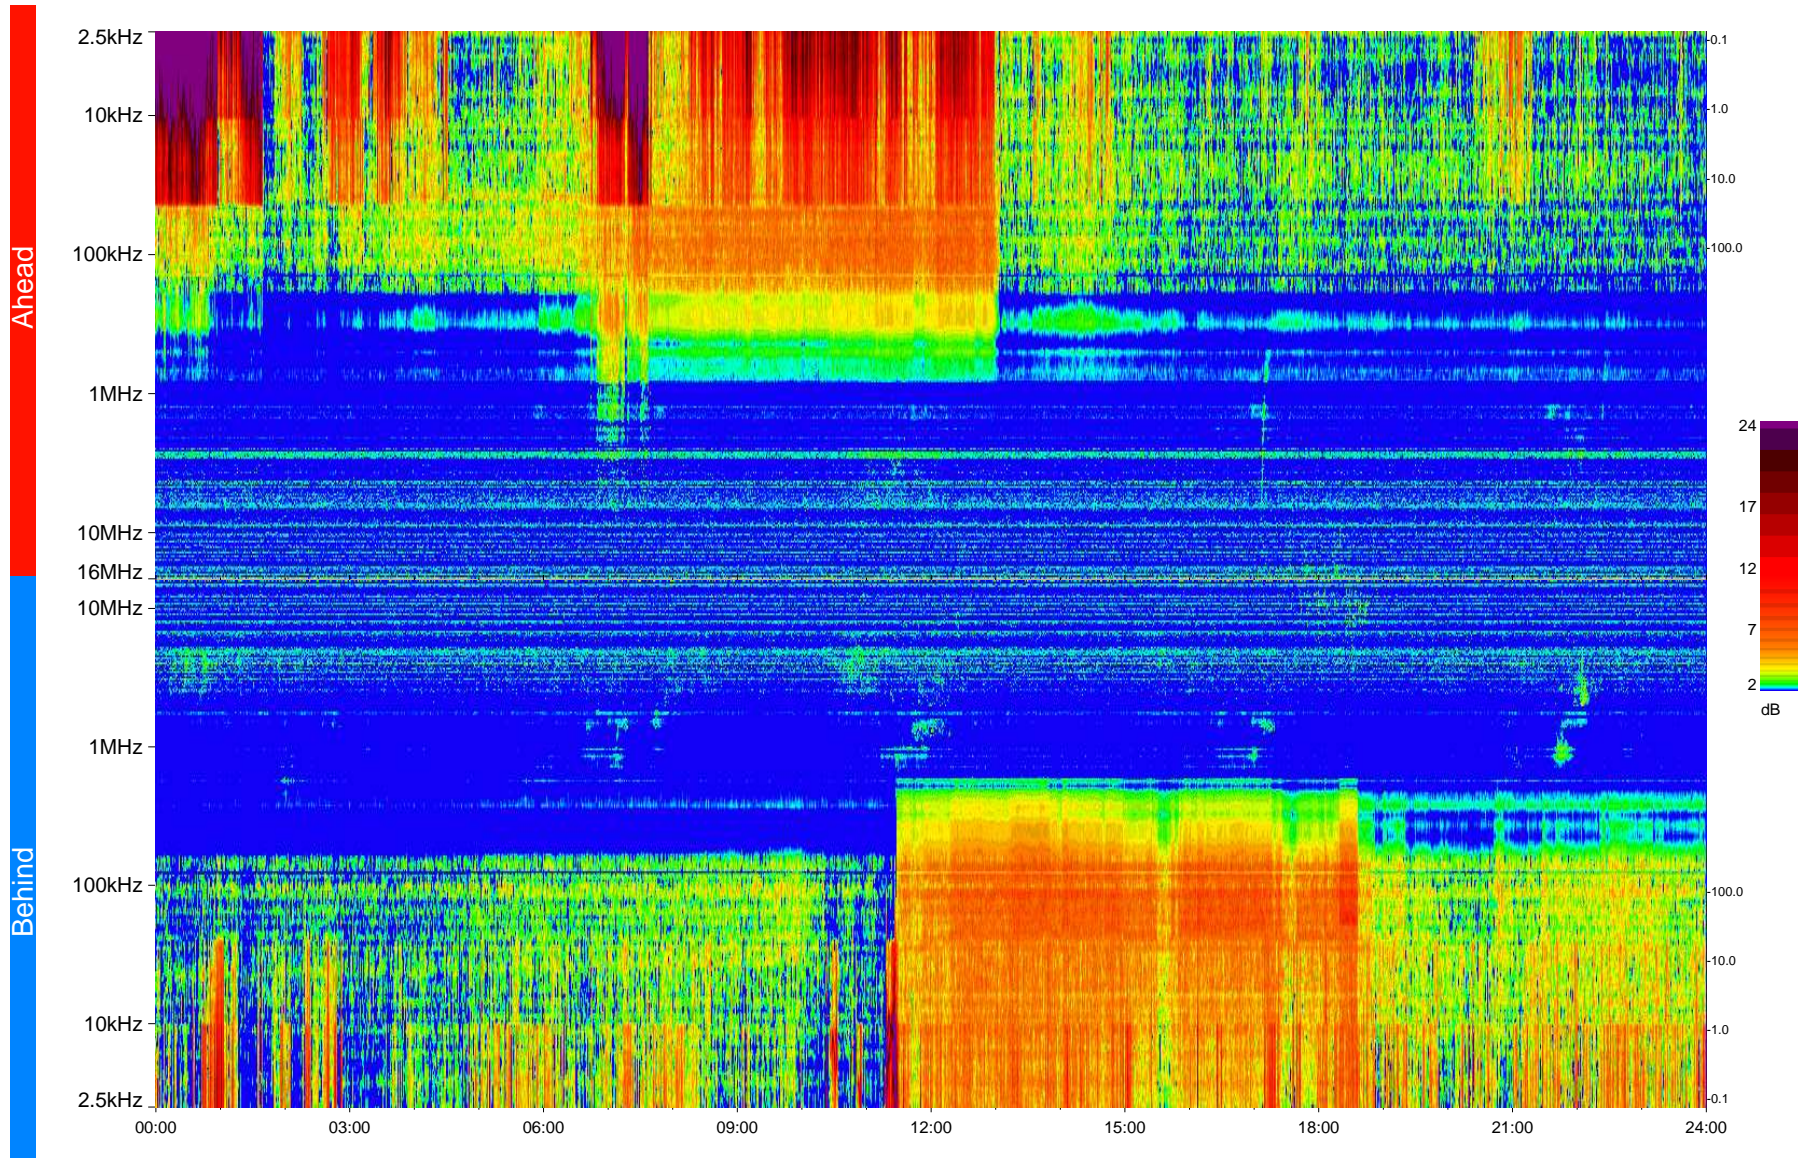

STEREO/WAVES Daily Summary - 26-Oct-2009 (DOY 299)

Ahead source file = swaves_ahead_2009_299_1_04.fin
Ahead PSE Angle = xxx.x

Behind PSE Angle = xxx.x
Behind source file = swaves_behind_2009_299_1_04.fin

Time (UTC)