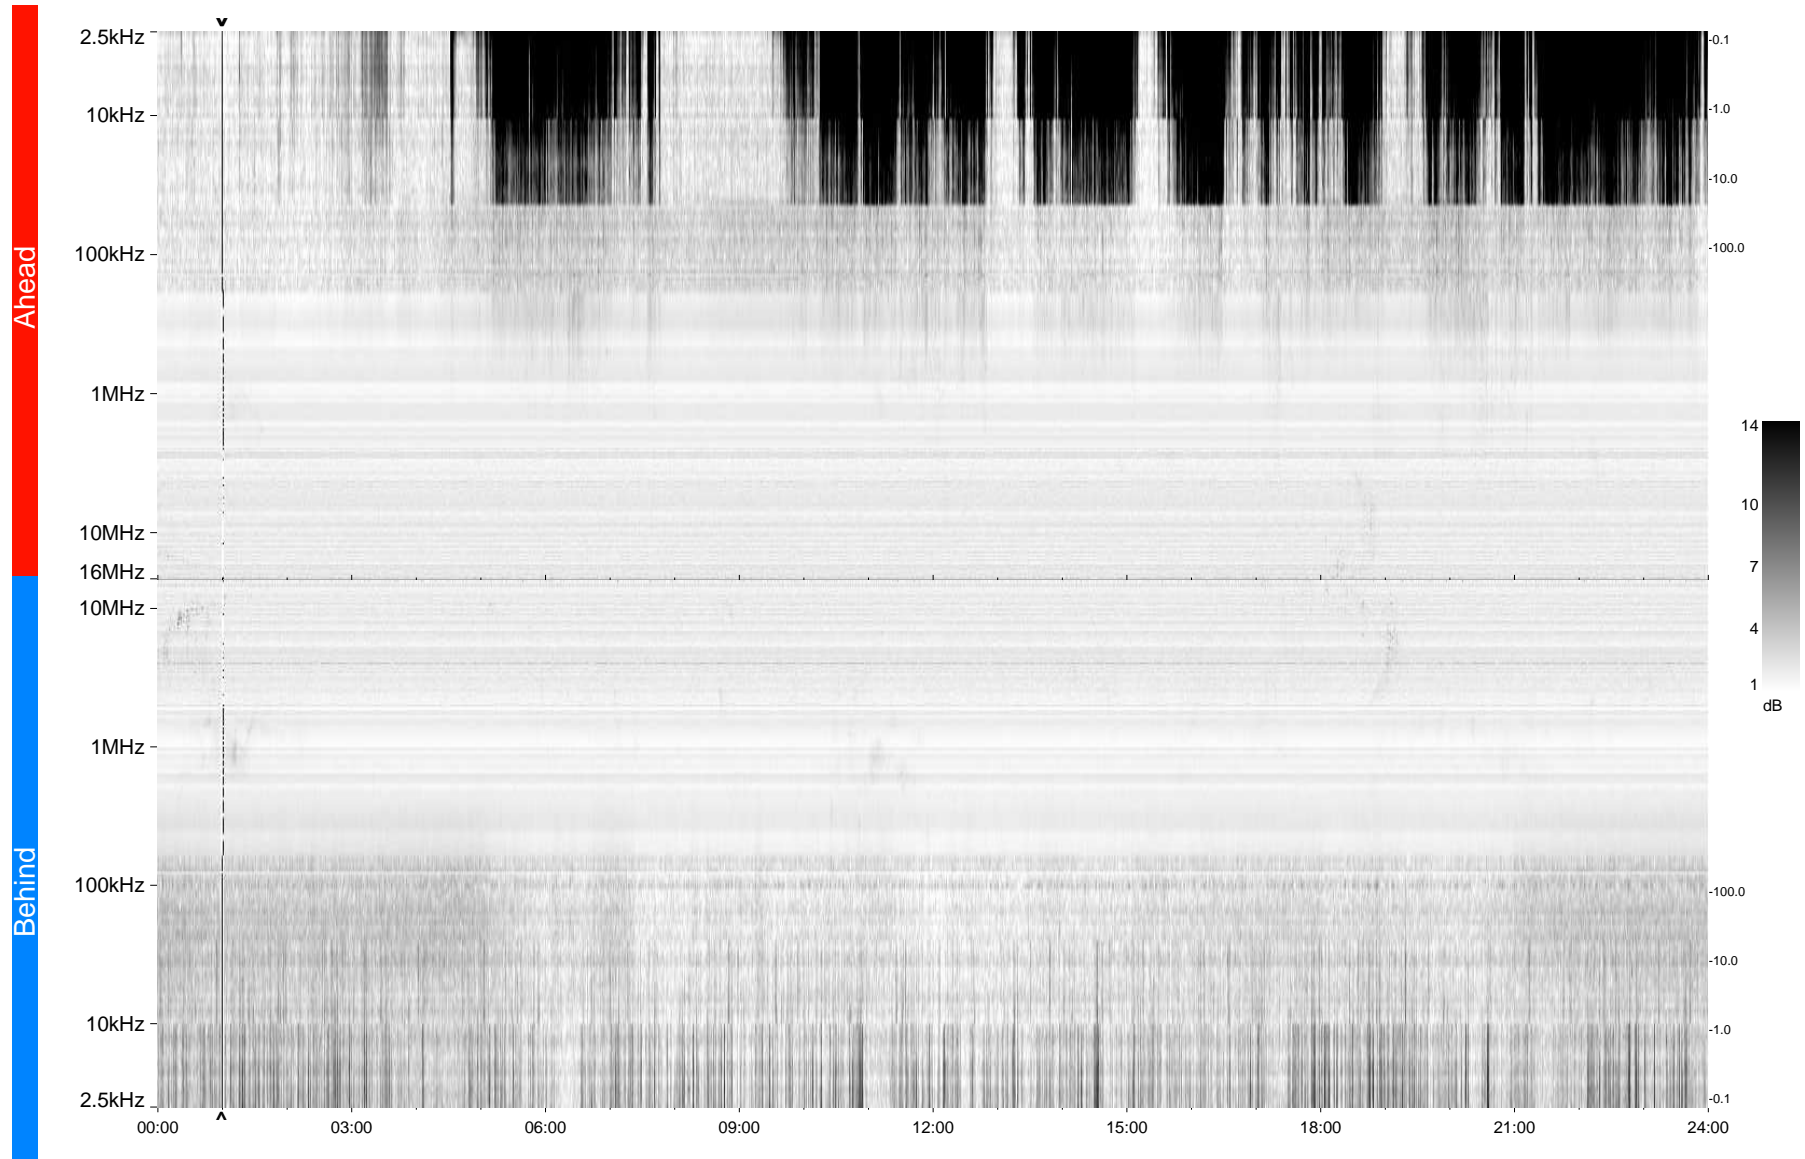

# STEREO/WAVES Daily Summary - 25-Oct-2009 (DOY 298)

Ahead source file = swaves\_ahead\_2009\_298\_1\_04.fin  
Ahead PSE Angle = xxx.x

Behind PSE Angle = xxx.x  
Behind source file = swaves\_behind\_2009\_298\_1\_04.fin

Time (UTC)