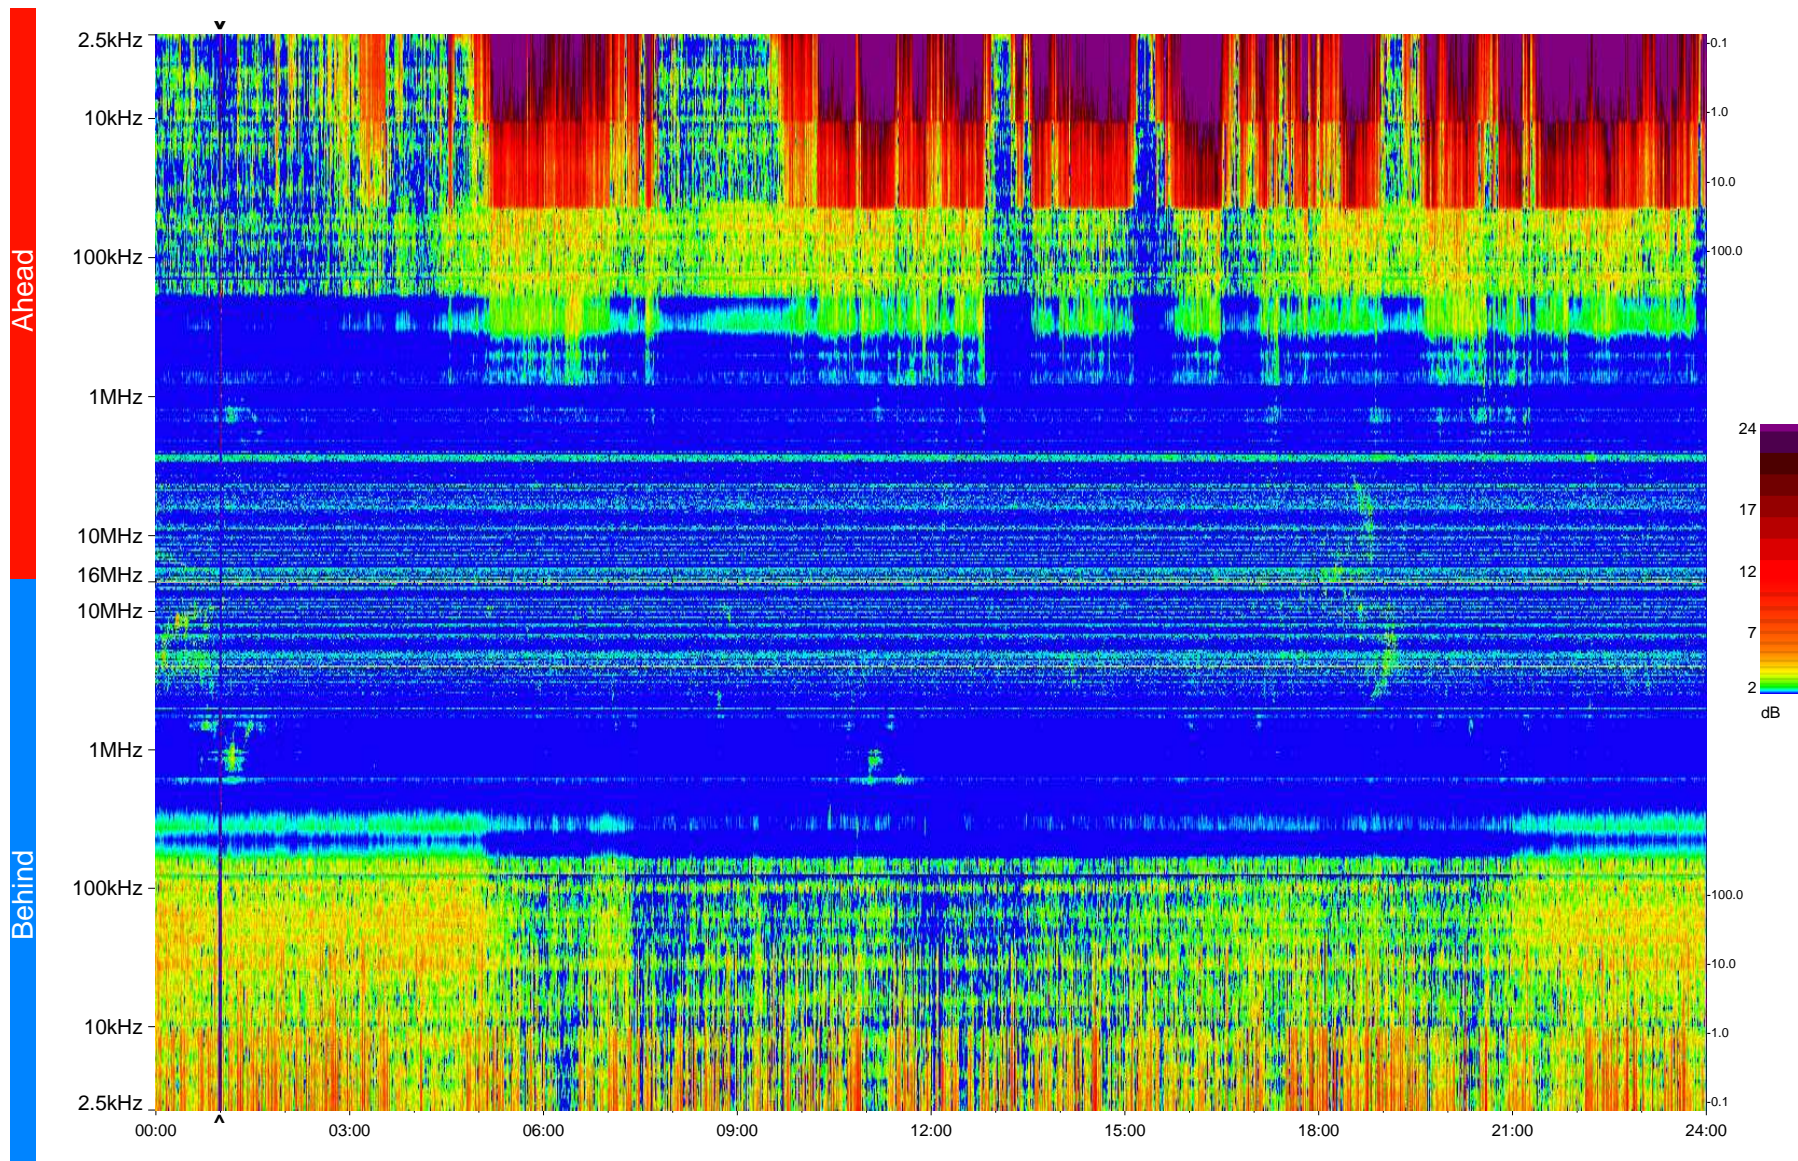

STEREO/WAVES Daily Summary - 25-Oct-2009 (DOY 298)

Ahead source file = swaves_ahead_2009_298_1_04.fin
Ahead PSE Angle = xxx.x

Behind PSE Angle = xxx.x
Behind source file = swaves_behind_2009_298_1_04.fin

Time (UTC)